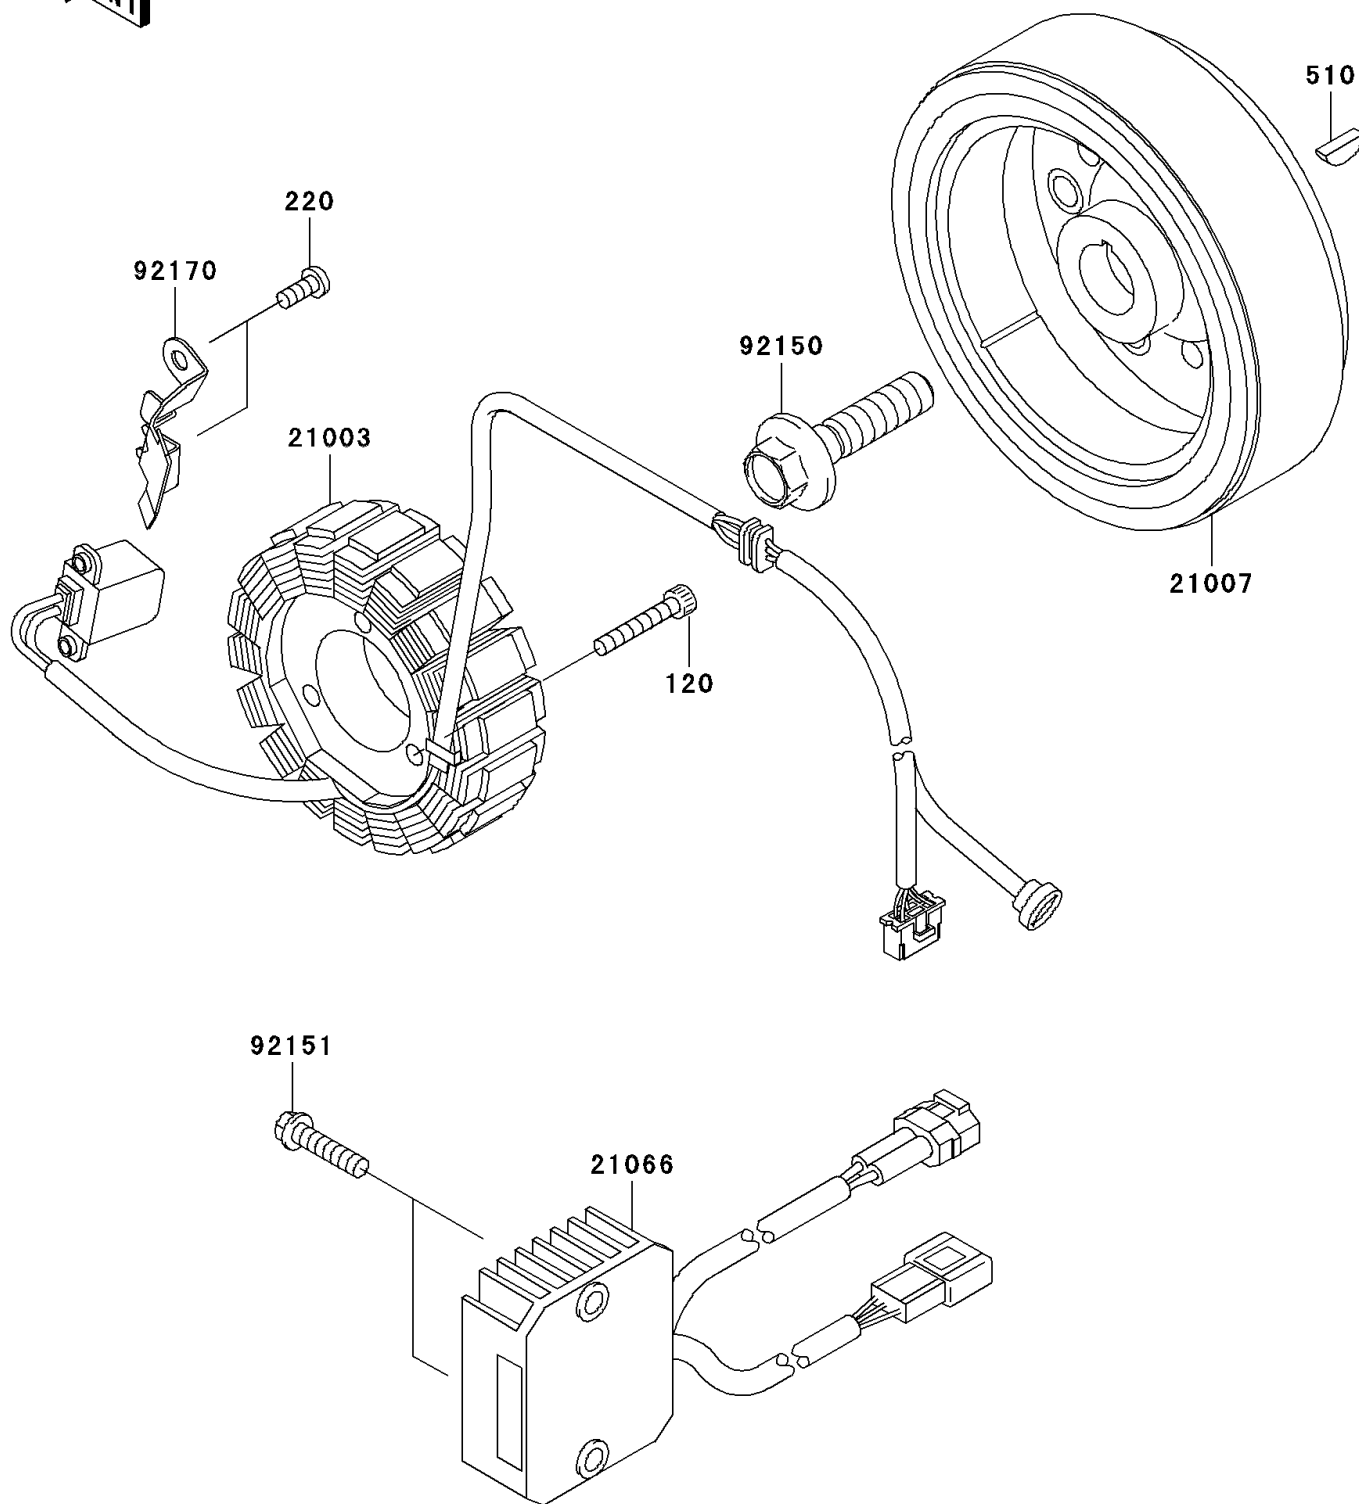

2006 KLX[®]250S PARTS DIAGRAM

Generator

E1810

2006 KLX®250S PARTS LIST

Generator

ITEM NAME	PART NUMBER	QUANTITY
BOLT-SOCKET,5X30 (Ref # 120)	120P0530	1
SCREW-PAN-CROS,5X12 (Ref # 220)	220B0512	1
KEY-WOODRUFF (Ref # 510)	510A3100	1
STATOR (Ref # 21003)	21003-1386	1
ROTOR,MAGNETO (Ref # 21007)	21007-1273	1
REGULATOR-VOLTAGE (Ref # 21066)	21066-1093	1
BOLT,12X50 (Ref # 92150)	92150-1708	1
BOLT,FLANGED-SMALL,6X25 (Ref # 92151)	92151-1930	1
CLAMP (Ref # 92170)	92170-1346	1