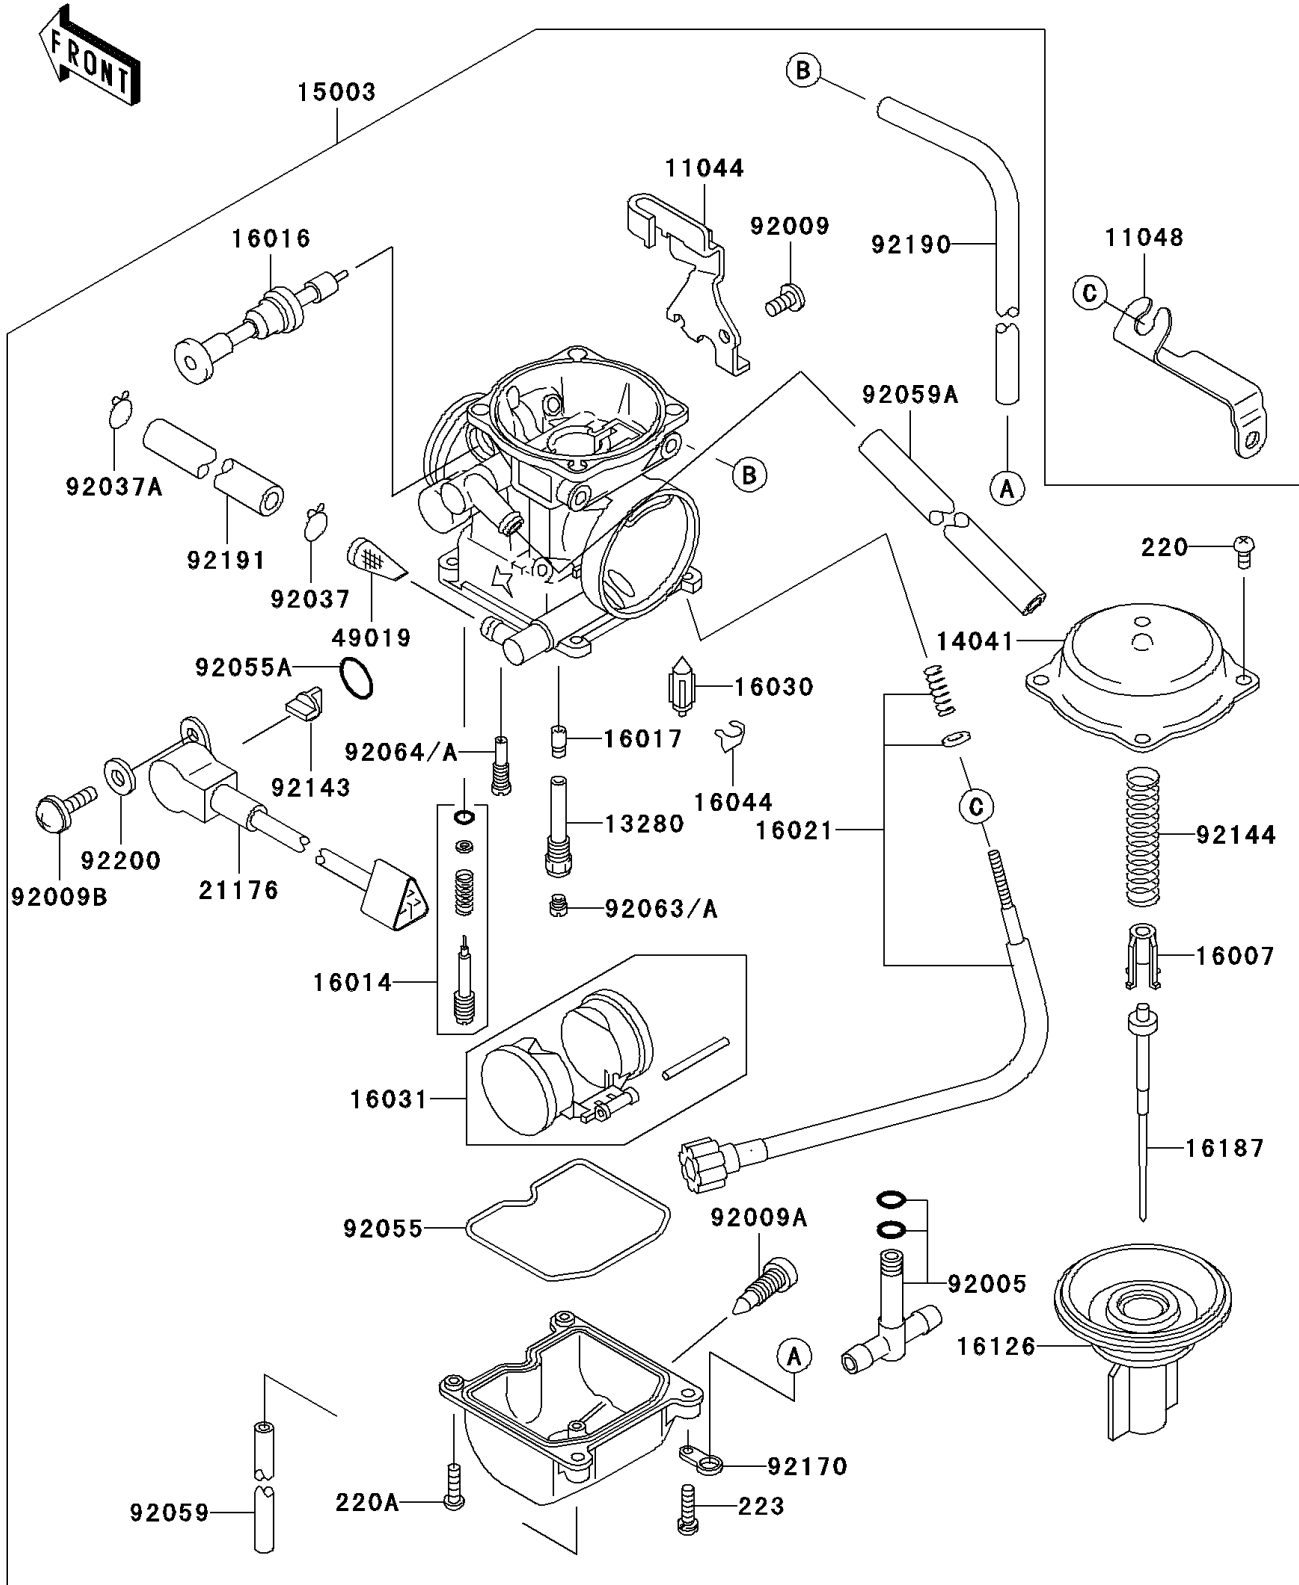

2006 KLX[®]250S PARTS DIAGRAM

Carburetor

E1611

2006 KLX®250S PARTS LIST

Carburetor

ITEM NAME	PART NUMBER	QUANTITY
SCREW-PAN-CROS,4X8 (Ref # 220)	220B0408	1
BRACKET,THROTTLE CABLE (Ref # 11044)	11044-1353	1
BRACKET (Ref # 11048)	11048-1818	1
HOLDER,NEEDLE JET (Ref # 13280)	13280-1104	1
COVER-COMP,MIXING,INSIDE (Ref # 14041)	14041-1061	1
CARBURETOR-ASSY,CVK34 (Ref # 15003)	15003-0081	1
SEAT-SPRING,VALVE (Ref # 16007)	16007-1117	1
SCREW-PILOT AIR (Ref # 16014)	16014-1081	1
PLUNGER,STARTER (Ref # 16016)	16016-0013	1
JET-NEEDLE (Ref # 16017)	16017-1439	1
SCREW-THROTTLE STOP (Ref # 16021)	16021-1183	1
VALVE-FLOAT (Ref # 16030)	16030-1007	1
FLOAT (Ref # 16031)	16031-1077	1
CLAMP,FLOAT VALVE (Ref # 16044)	16044-007	1
VALVE,VACUUM (Ref # 16126)	16126-1339	1
NEEDLE-JET,NFKT (Ref # 16187)	16187-0271	1
SENSOR (Ref # 21176)	21176-1078	1
FILTER-FUEL (Ref # 49019)	49019-1097	1
FITTING (Ref # 92005)	92005-1290	1
SCREW,5X10 (Ref # 92009)	92009-1365	1
SCREW,DRAIN,6X0.75 (Ref # 92009A)	92009-1551	1
SCREW (Ref # 92009B)	92009-1781	1
CLAMP,FUEL TUBE (Ref # 92037)	92037-1075	1
CLAMP,TUBE (Ref # 92037A)	92037-1531	1
RING-O,FLOAT CHAMBER (Ref # 92055)	92055-1222	1
RING-O,SENSOR (Ref # 92055A)	92055-1574	1
TUBE,3.5X6.5X330 (Ref # 92059)	92059-1110	1
TUBE,6.5X9.5X350 (Ref # 92059A)	92059-1237	1
JET-MAIN,#118 (Ref # 92063)	92063-1071	1

2006 KLX®250S PARTS LIST

Carburetor

ITEM NAME	PART NUMBER	QUANTITY
JET-MAIN,#115 (Ref # 92063A)	92063-1118	1
JET-PILOT,#32 (Ref # 92064)	92064-0012	1
JET-PILOT,#35 (Ref # 92064A)	92064-1209	1
COLLAR (Ref # 92143)	92143-1907	1
SPRING,VACUUM VALVE (Ref # 92144)	92144-1538	1
CLAMP,TUBE (Ref # 92170)	92170-1496	1
TUBE,5X8X430 (Ref # 92190)	92190-1560	1
TUBE (Ref # 92191)	92191-1689	1
WASHER (Ref # 92200)	92200-1369	1
SCREW-PAN-CROS,4X14 (Ref # 220A)	220D0414	1
SCREW-PAN-WS-CROS,4X16 (Ref # 223)	223D0416	1