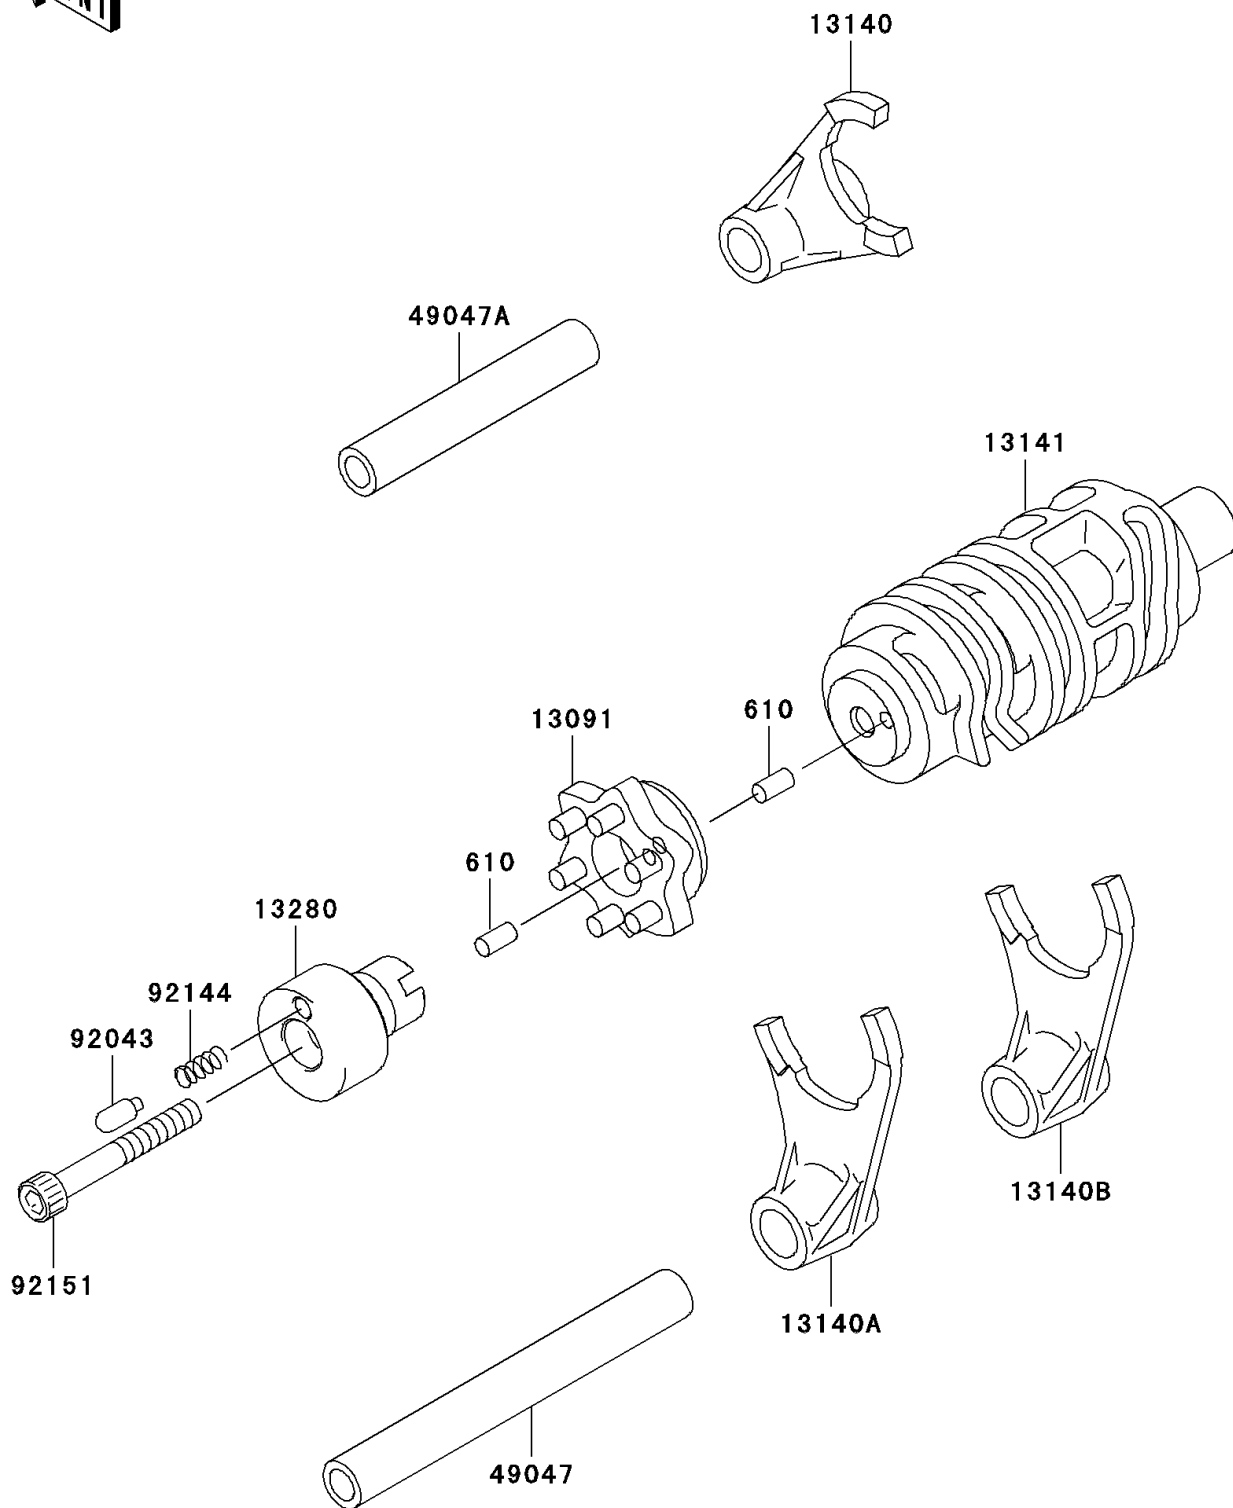

2006 KLX[®]250S PARTS DIAGRAM

Gear Change Drum/Shift Fork(s)

E1362

2006 KLX®250S PARTS LIST

Gear Change Drum/Shift Fork(s)

ITEM NAME	PART NUMBER	QUANTITY
ROLLER,4X8 (Ref # 610)	610A0408	1
HOLDER,CHANGE DRUM (Ref # 13091)	13091-1856	1
FORK-SHIFT,5TH&TOP (Ref # 13140)	13140-1216	1
FORK-SHIFT,2ND&3RD (Ref # 13140A)	13140-1217	1
FORK-SHIFT,LOW&4TH (Ref # 13140B)	13140-1218	1
DRUM-CHANGE (Ref # 13141)	13141-1198	1
HOLDER (Ref # 13280)	13280-1214	1
ROD-SHIFT,L=106.7 (Ref # 49047)	49047-1056	1
ROD-SHIFT,L=71.7 (Ref # 49047A)	49047-1057	1
PIN (Ref # 92043)	92043-1523	1
SPRING (Ref # 92144)	92144-1245	1
BOLT,SOCKET,6X45 (Ref # 92151)	92151-1471	1