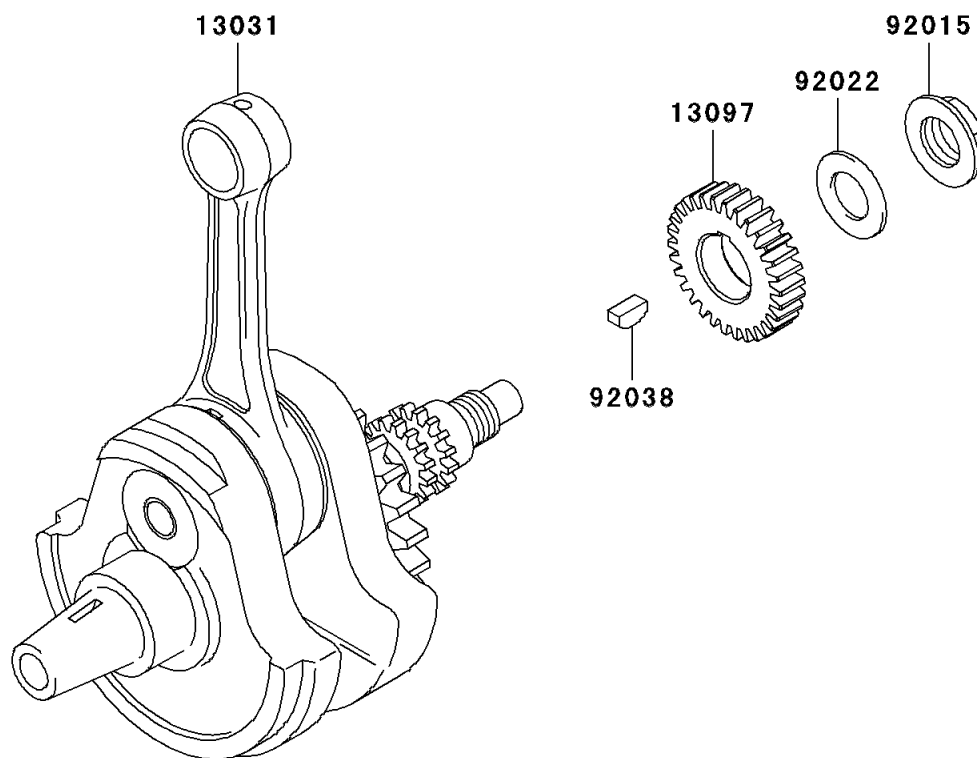

## 2006 KLX<sup>®</sup>250S PARTS DIAGRAM

Crankshaft

E1321

## 2006 KLX®250S PARTS LIST

Crankshaft

ITEM NAME	PART NUMBER	QUANTITY
CRANKSHAFT-COMP (Ref # 13031)	13031-1386	1
BALANCER (Ref # 13041)	13041-0001	1
GEAR-PRIMARY SPUR,30T (Ref # 13097)	13097-1385	1
GEAR-ASSY,BALANCER (Ref # 13101)	13101-1253	1
NUT,16MM (Ref # 92015)	92015-1581	1
WASHER,16.3X29X1.75 (Ref # 92022)	92022-1356	1
RING-SNAP,18MM (Ref # 92033)	92033-029	1
KEY (Ref # 92038)	92038-1057	1