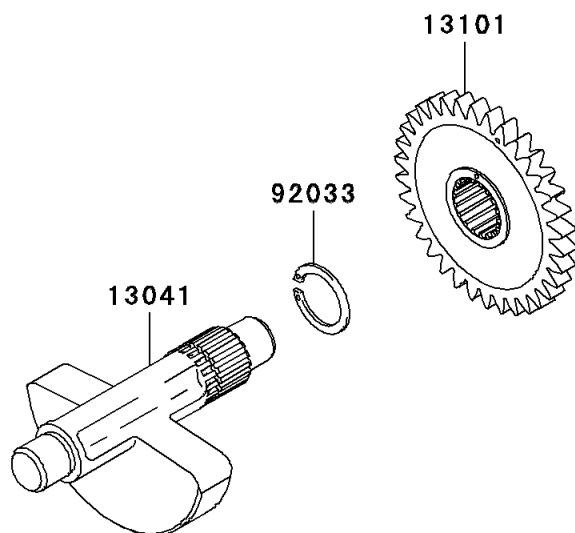

## 2006 KLX<sup>®</sup>250S PARTS DIAGRAM

Crankshaft

E1321

## 2006 KLX®250S PARTS LIST

Crankshaft

ITEM NAME	PART NUMBER	QUANTITY
CRANKSHAFT-COMP (Ref # 13031)	13031-1386	1
BALANCER (Ref # 13041)	13041-0001	1
GEAR-PRIMARY SPUR,30T (Ref # 13097)	13097-1385	1
GEAR-ASSY,BALANCER (Ref # 13101)	13101-1253	1
NUT,16MM (Ref # 92015)	92015-1581	1
WASHER,16.3X29X1.75 (Ref # 92022)	92022-1356	1
RING-SNAP,18MM (Ref # 92033)	92033-029	1
KEY (Ref # 92038)	92038-1057	1