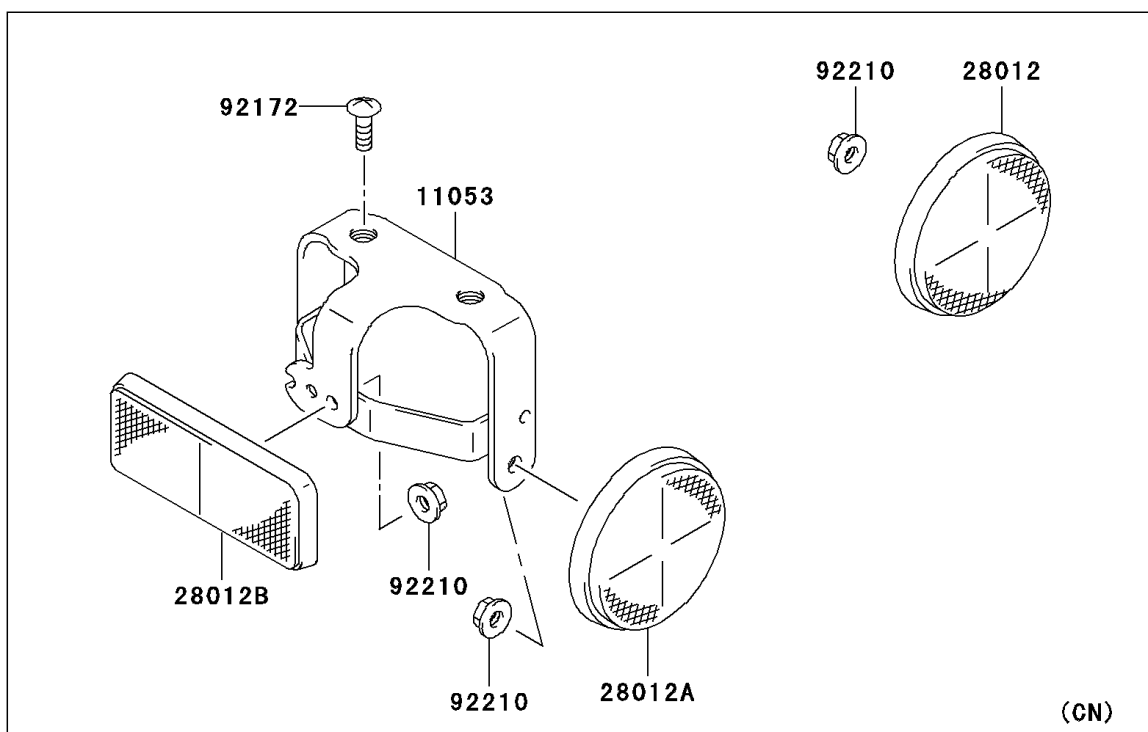

2006 KLX™ 125L PARTS DIAGRAM

Chassis Electrical Equipment

F2760

2006 KLX™ 125L PARTS LIST

Chassis Electrical Equipment

ITEM NAME	PART NUMBER	QUANTITY
HARNESS (Ref # 26030)	26030-S004	1
SWITCH (Ref # 27010)	27010-S018	1
CLAMP,L=165 (Ref # 92171)	92171-S016	1
CLAMP,L=120 (Ref # 92171A)	92171-S035	1
BRACKET,RR (Ref # 11053)	11053-S003	1
REFLECTOR-REFLEX,FR (Ref # 28012)	28012-S001	1
REFLECTOR-REFLEX,RR (Ref # 28012A)	28012-S002	1
REFLECTOR-REFLEX,RR (Ref # 28012B)	28012-S003	1
SCREW (Ref # 92172)	92172-S017	1
NUT (Ref # 92210)	92210-S067	1