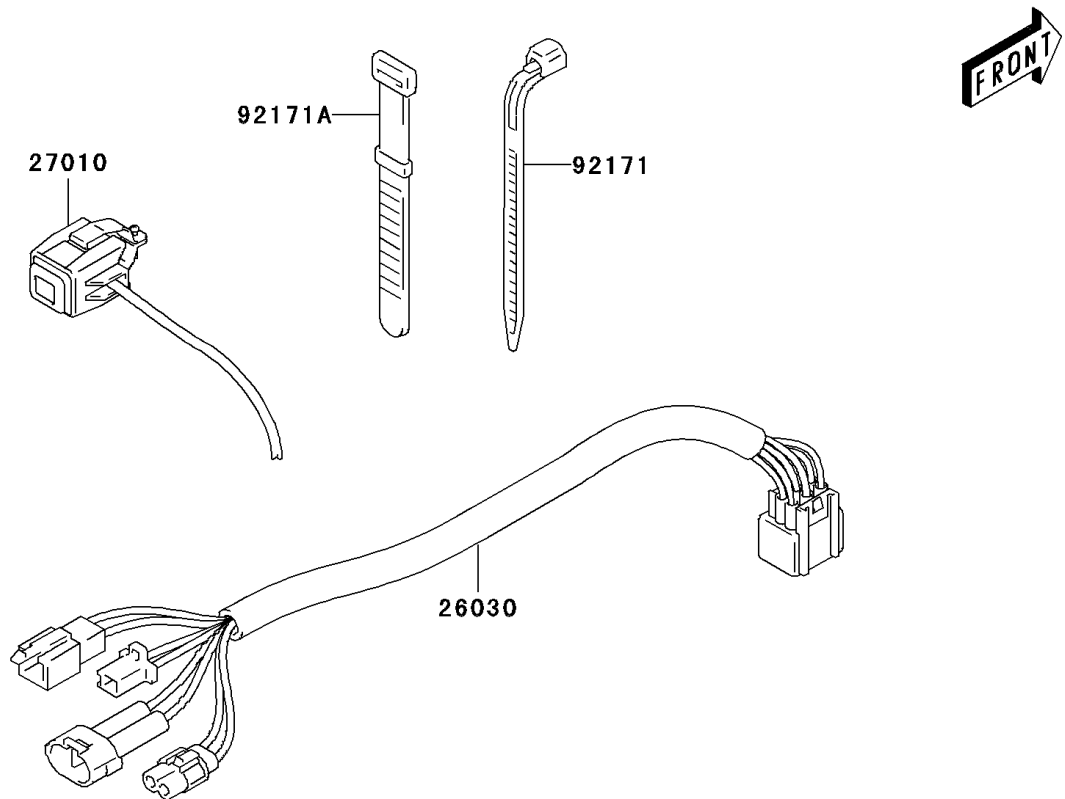

2006 KLX™ 125L PARTS DIAGRAM

Chassis Electrical Equipment

F2760

2006 KLX™ 125L PARTS LIST

Chassis Electrical Equipment

ITEM NAME	PART NUMBER	QUANTITY
HARNESS (Ref # 26030)	26030-S004	1
SWITCH (Ref # 27010)	27010-S018	1
CLAMP,L=165 (Ref # 92171)	92171-S016	1
CLAMP,L=120 (Ref # 92171A)	92171-S035	1
BRACKET,RR (Ref # 11053)	11053-S003	1
REFLECTOR-REFLEX,FR (Ref # 28012)	28012-S001	1
REFLECTOR-REFLEX,RR (Ref # 28012A)	28012-S002	1
REFLECTOR-REFLEX,RR (Ref # 28012B)	28012-S003	1
SCREW (Ref # 92172)	92172-S017	1
NUT (Ref # 92210)	92210-S067	1