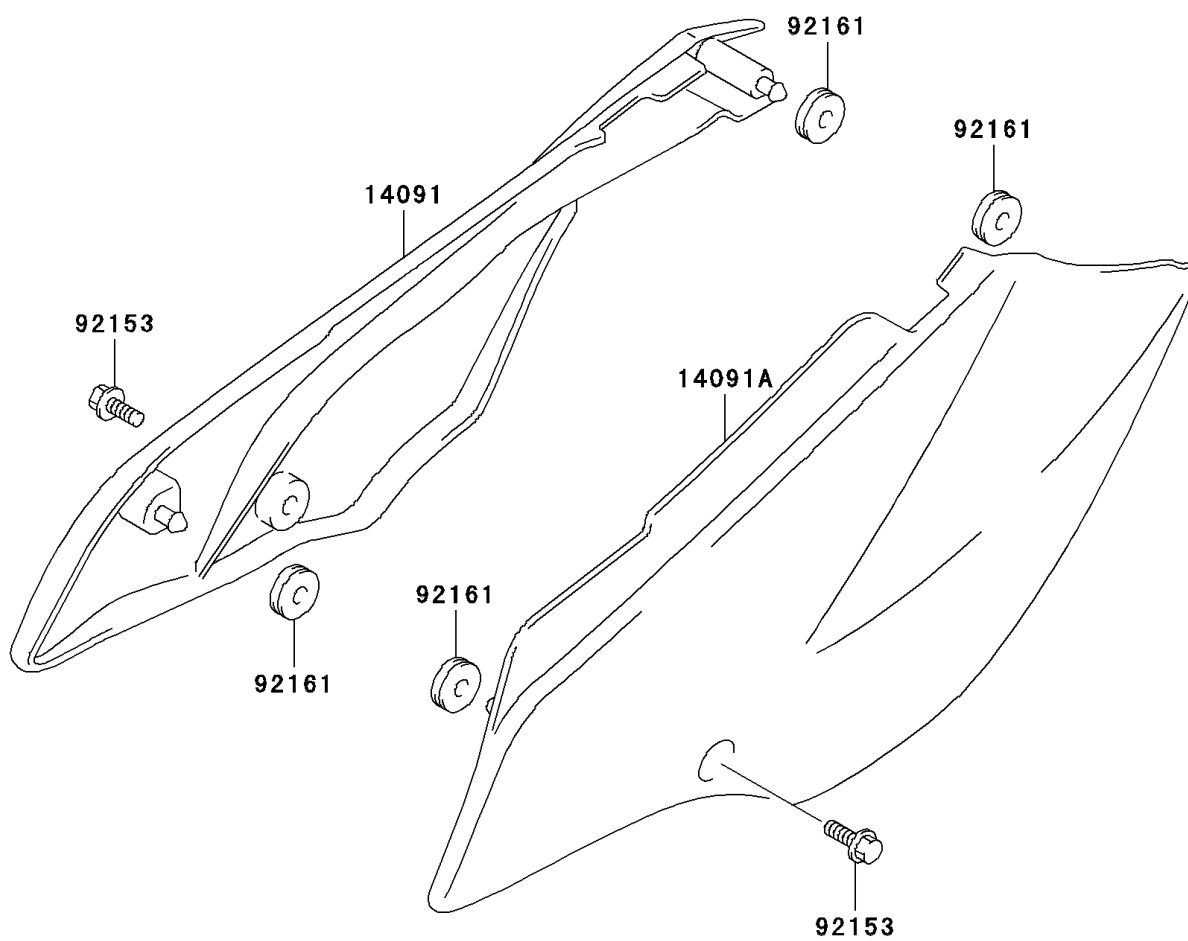

2006 KLX™125L PARTS DIAGRAM

Side Covers

F2611

2006 KLX™ 125L PARTS LIST

Side Covers

ITEM NAME	PART NUMBER	QUANTITY
COVER,FRAME,RH,S.WHITE (Ref # 14091)	14091-S060-533	1
COVER,FRAME,LH,S.WHITE (Ref # 14091A)	14091-S061-533	1
BOLT (Ref # 92153)	92153-S161	1
DAMPER (Ref # 92161)	92161-S059	1