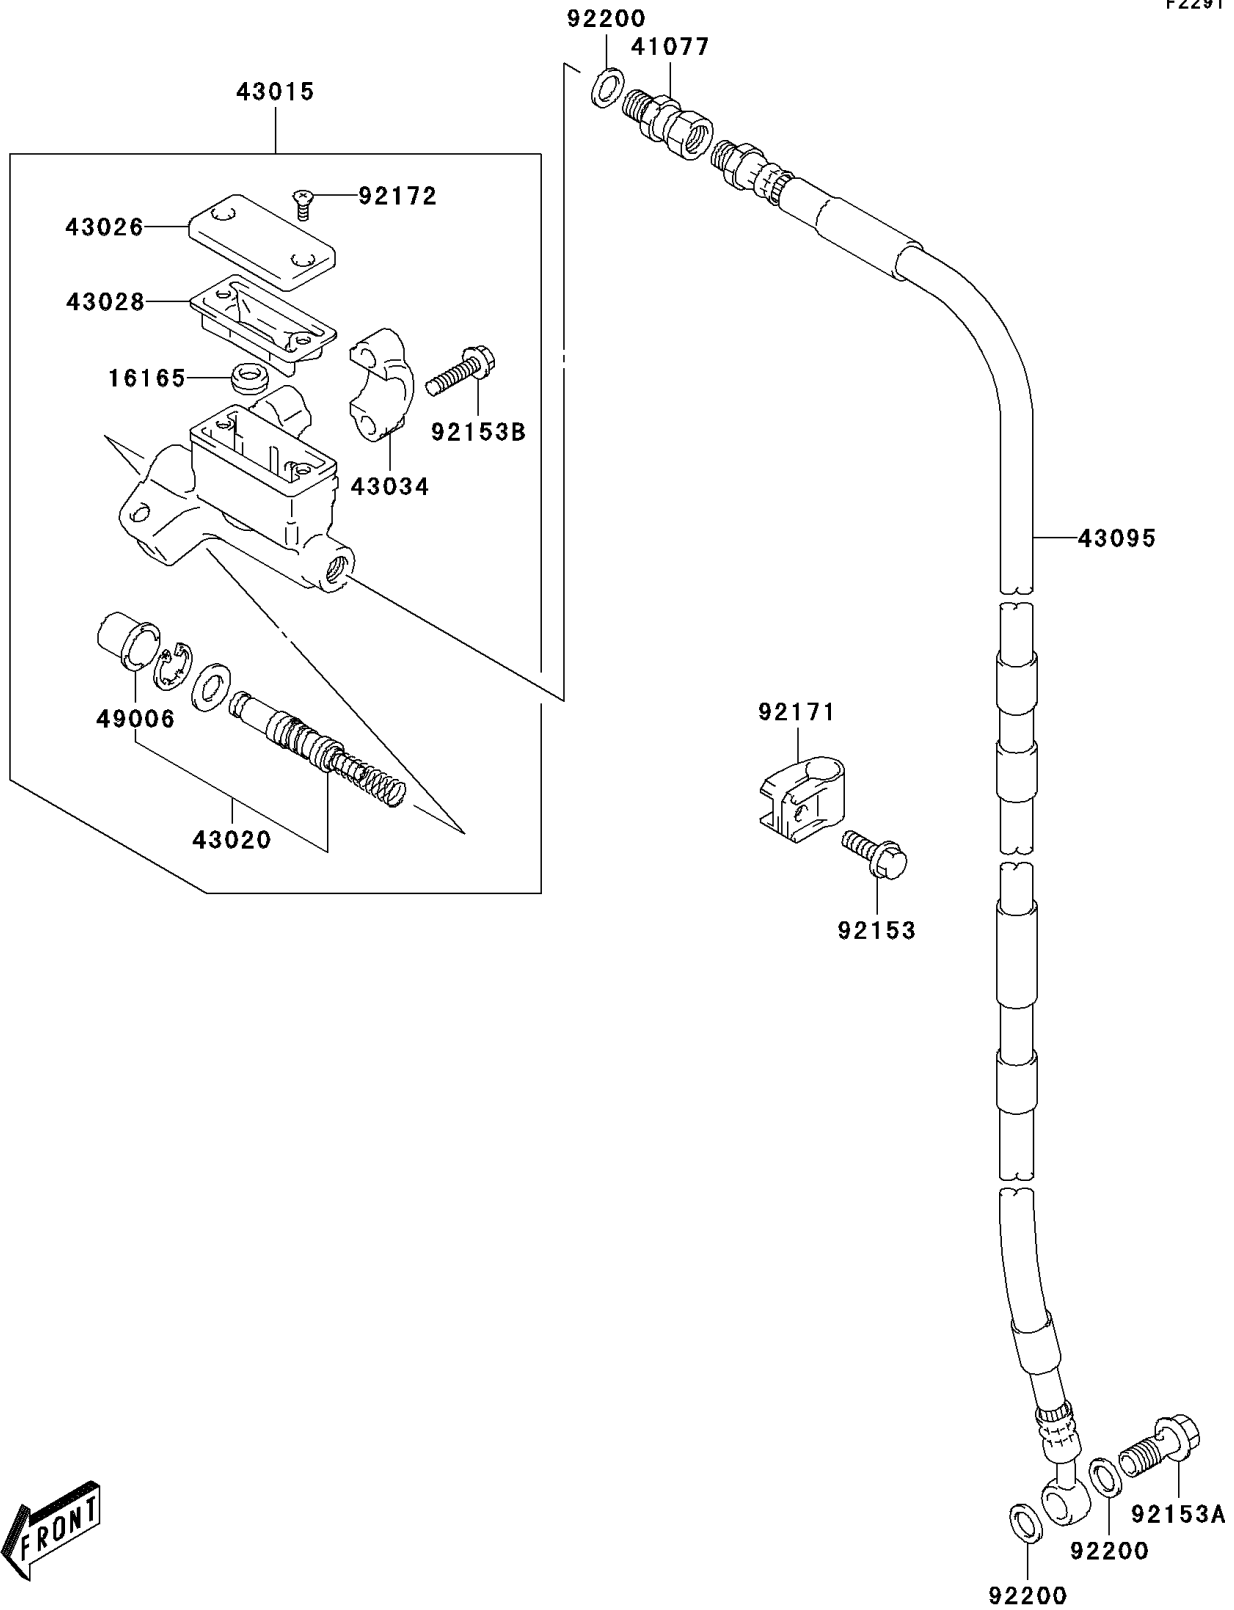

2006 KLX™ 125L PARTS DIAGRAM

Front Master Cylinder

F2291

2006 KLX™ 125L PARTS LIST

Front Master Cylinder

ITEM NAME	PART NUMBER	QUANTITY
SEPARATOR (Ref # 16165)	16165-S005	1
ADAPTER (Ref # 41077)	41077-S002	1
CYLINDER-ASSY-MASTER (Ref # 43015)	43015-S007	1
PISTON-COMP-BRAKE (Ref # 43020)	43020-S003	1
CAP-BRAKE (Ref # 43026)	43026-S008	1
DIAPHRAGM (Ref # 43028)	43028-S006	1
HOLDER-BRAKE (Ref # 43034)	43034-S003	1
HOSE-BRAKE (Ref # 43095)	43095-S006	1
BOOT (Ref # 49006)	49006-S004	1
BOLT (Ref # 92153)	92153-S002	1
BOLT (Ref # 92153A)	92153-S053	1
BOLT (Ref # 92153B)	92153-S172	1
CLAMP,FRONT BRAKE HOSE (Ref # 92171)	92171-S057	1
SCREW,RESERVOIR CAP (Ref # 92172)	92172-S054	1
WASHER,10X15X1.5 (Ref # 92200)	92200-S014	1