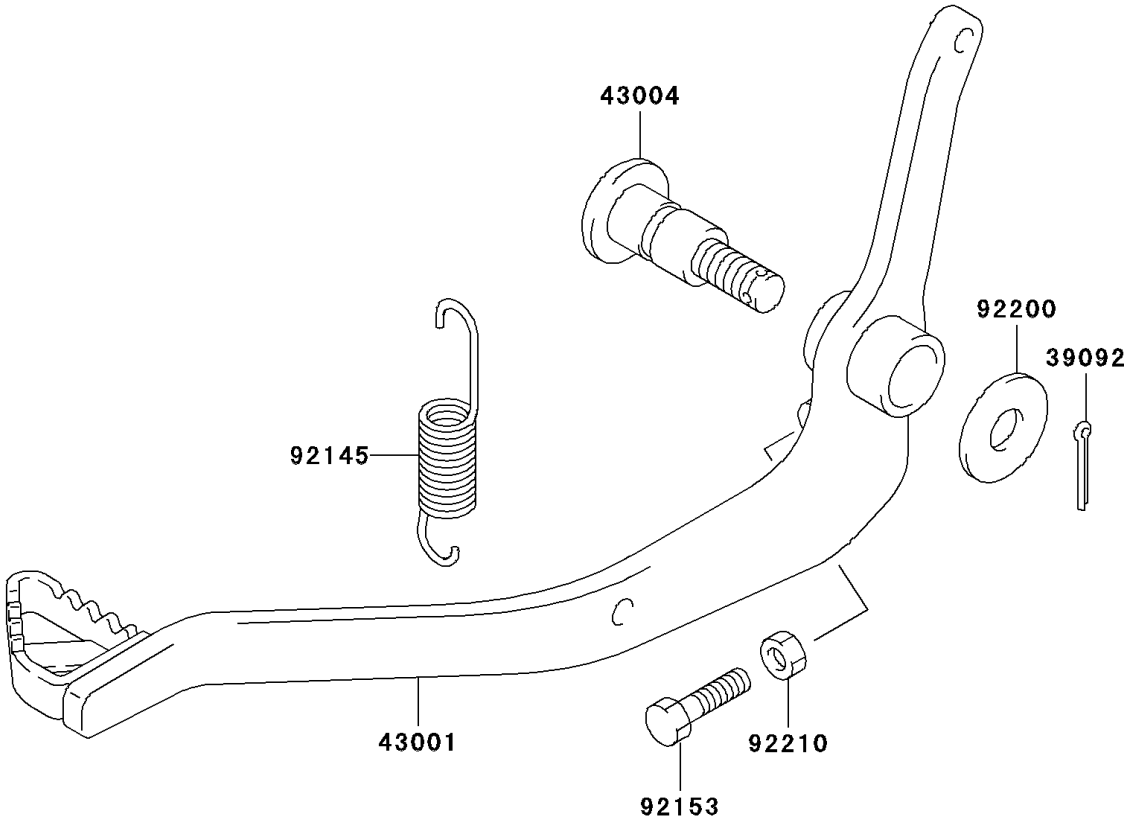

2006 KLX™125L PARTS DIAGRAM

Brake Pedal

F2260

2006 KLX™ 125L PARTS LIST

Brake Pedal

ITEM NAME	PART NUMBER	QUANTITY
PIN-HAIR,COTTER (Ref # 39092)	39092-S005	1
LEVER-BRAKE (Ref # 43001)	43001-S001	1
SHAFT-BRAKE (Ref # 43004)	43004-S001	1
SPRING,BRAKE PEDAL RETURN (Ref # 92145)	92145-S048	1
BOLT (Ref # 92153)	92153-S182	1
WASHER (Ref # 92200)	92200-S067	1
NUT (Ref # 92210)	92210-S001	1