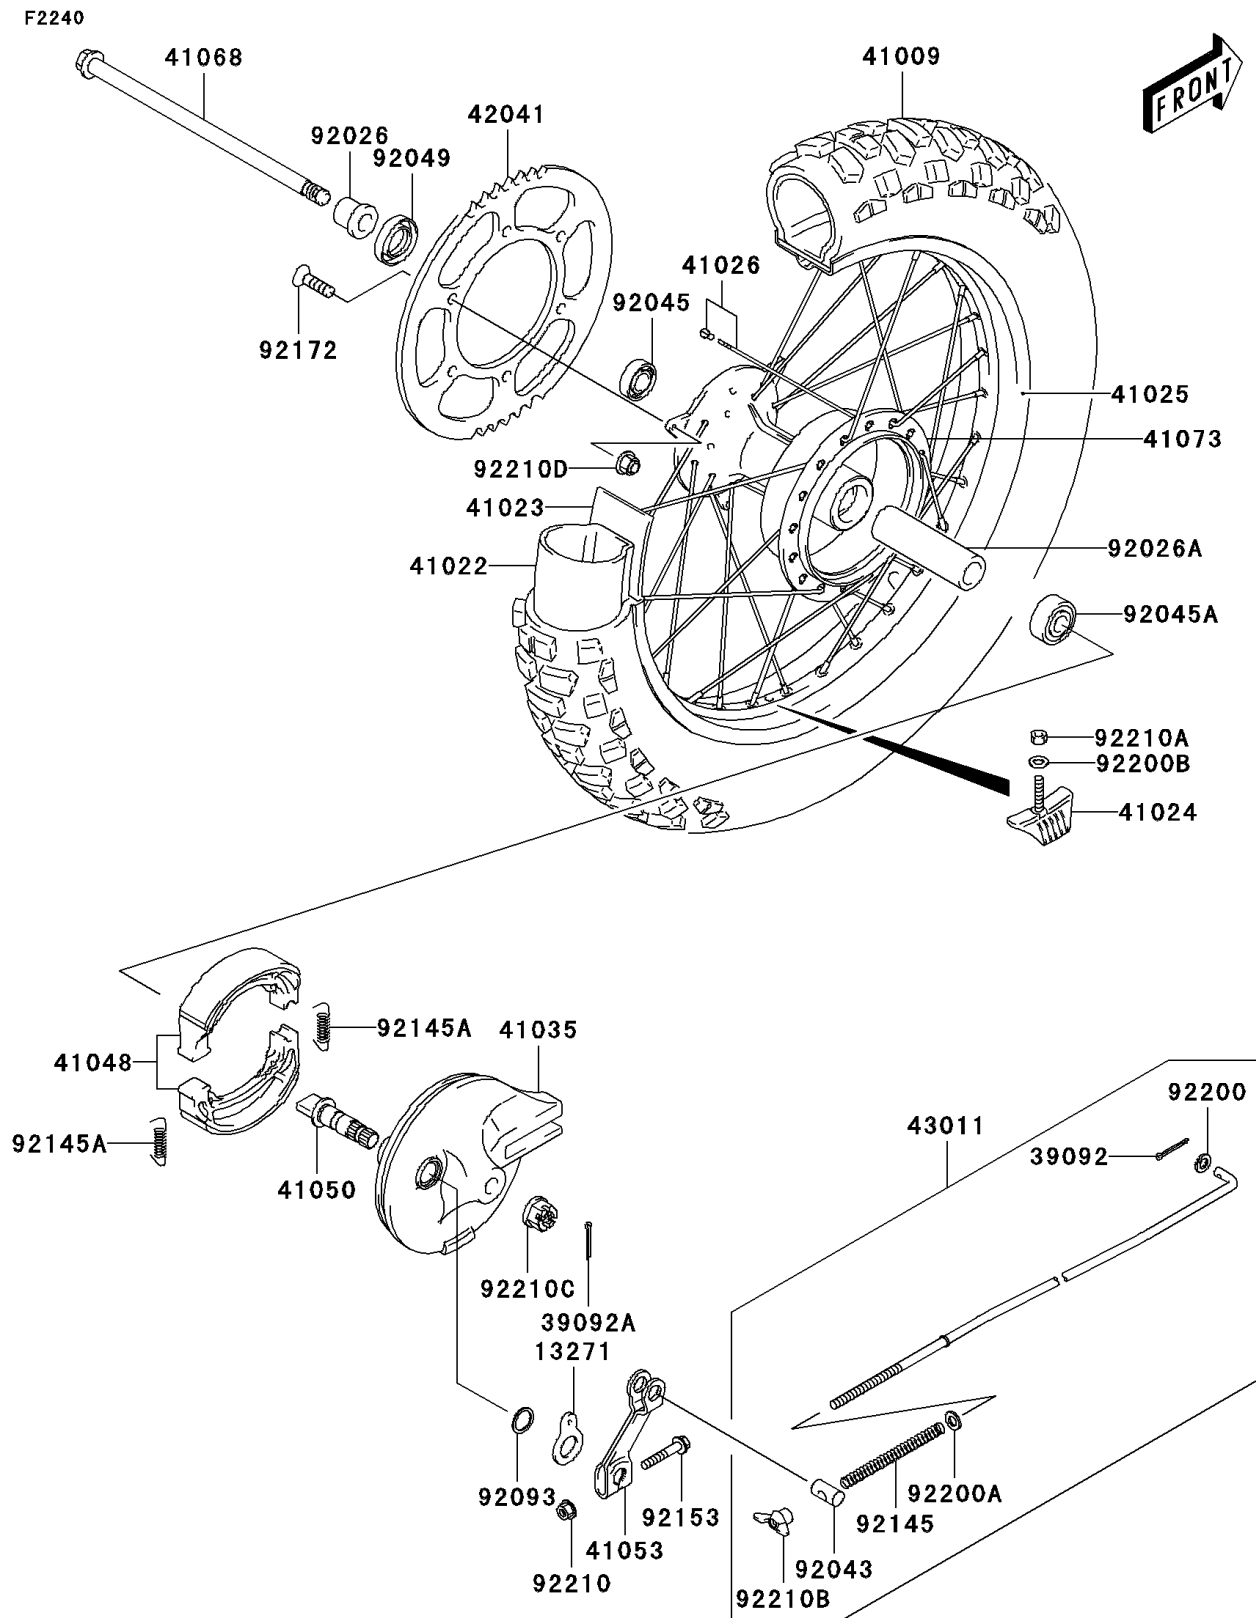

2006 KLX™125L PARTS DIAGRAM

Rear Hub

2006 KLX™ 125L PARTS LIST

Rear Hub

ITEM NAME	PART NUMBER	QUANTITY
PLATE,BRAKE LINING INDICATOR (Ref # 13271)	13271-S022	1
PIN-HAIR,COTTER (Ref # 39092)	39092-S005	1
PIN-HAIR,REAR AXLE COTTER (Ref # 39092A)	39092-S006	1
TIRE,RR (Ref # 41009)	41009-S008	1
TUBE-TIRE (Ref # 41022)	41022-S004	1
BAND-RIM (Ref # 41023)	41023-S004	1
STOPPER-RIM (Ref # 41024)	41024-S001	1
RIM (Ref # 41025)	41025-S019	1
SPOKE-ASSY (Ref # 41026)	41026-S013	1
PANEL-ASSY-BRAKE (Ref # 41035)	41035-S002	1
SHOE-BRAKE (Ref # 41048)	41048-S003	1
CAM-BRAKE (Ref # 41050)	41050-S003	1
LEVER-BRAKE CAM (Ref # 41053)	41053-S003	1
AXLE,RR (Ref # 41068)	41068-S004	1
WHEEL-ASSY,REAR (Ref # 41073)	41073-S016	1
SPROCKET-HUB,57T (Ref # 42041)	42041-S003	1
ROD-BRAKE (Ref # 43011)	43011-S002	1
SPACER,REAR AXLE (Ref # 92026)	92026-S055	1
SPACER,REAR HUB BEARING (Ref # 92026A)	92026-S164	1
PIN,BRAKE ROD ADJUSTER (Ref # 92043)	92043-S023	1
BEARING-BALL,REAR HUB,LH (Ref # 92045)	92045-S029	1
BEARING-BALL,REAR HUB,RH (Ref # 92045A)	92045-S030	1
SEAL-OIL,REAR HUB (Ref # 92049)	92049-S025	1
SEAL (Ref # 92093)	92093-S008	1
SPRING,REAR BRAKE ROD (Ref # 92145)	92145-S046	1
SPRING,REAR BRAKE SHOE (Ref # 92145A)	92145-S047	1
BOLT (Ref # 92153)	92153-S130	1
SCREW,SPROCKET (Ref # 92172)	92172-S111	1
WASHER (Ref # 92200)	92200-S002	1

2006 KLX™ 125L PARTS LIST

Rear Hub

ITEM NAME	PART NUMBER	QUANTITY
WASHER (Ref # 92200A)	92200-S003	1
WASHER (Ref # 92200B)	92200-S028	1
NUT (Ref # 92210)	92210-S004	1
NUT (Ref # 92210A)	92210-S051	1
NUT (Ref # 92210B)	92210-S055	1
NUT (Ref # 92210C)	92210-S056	1
NUT (Ref # 92210D)	92210-S094	1