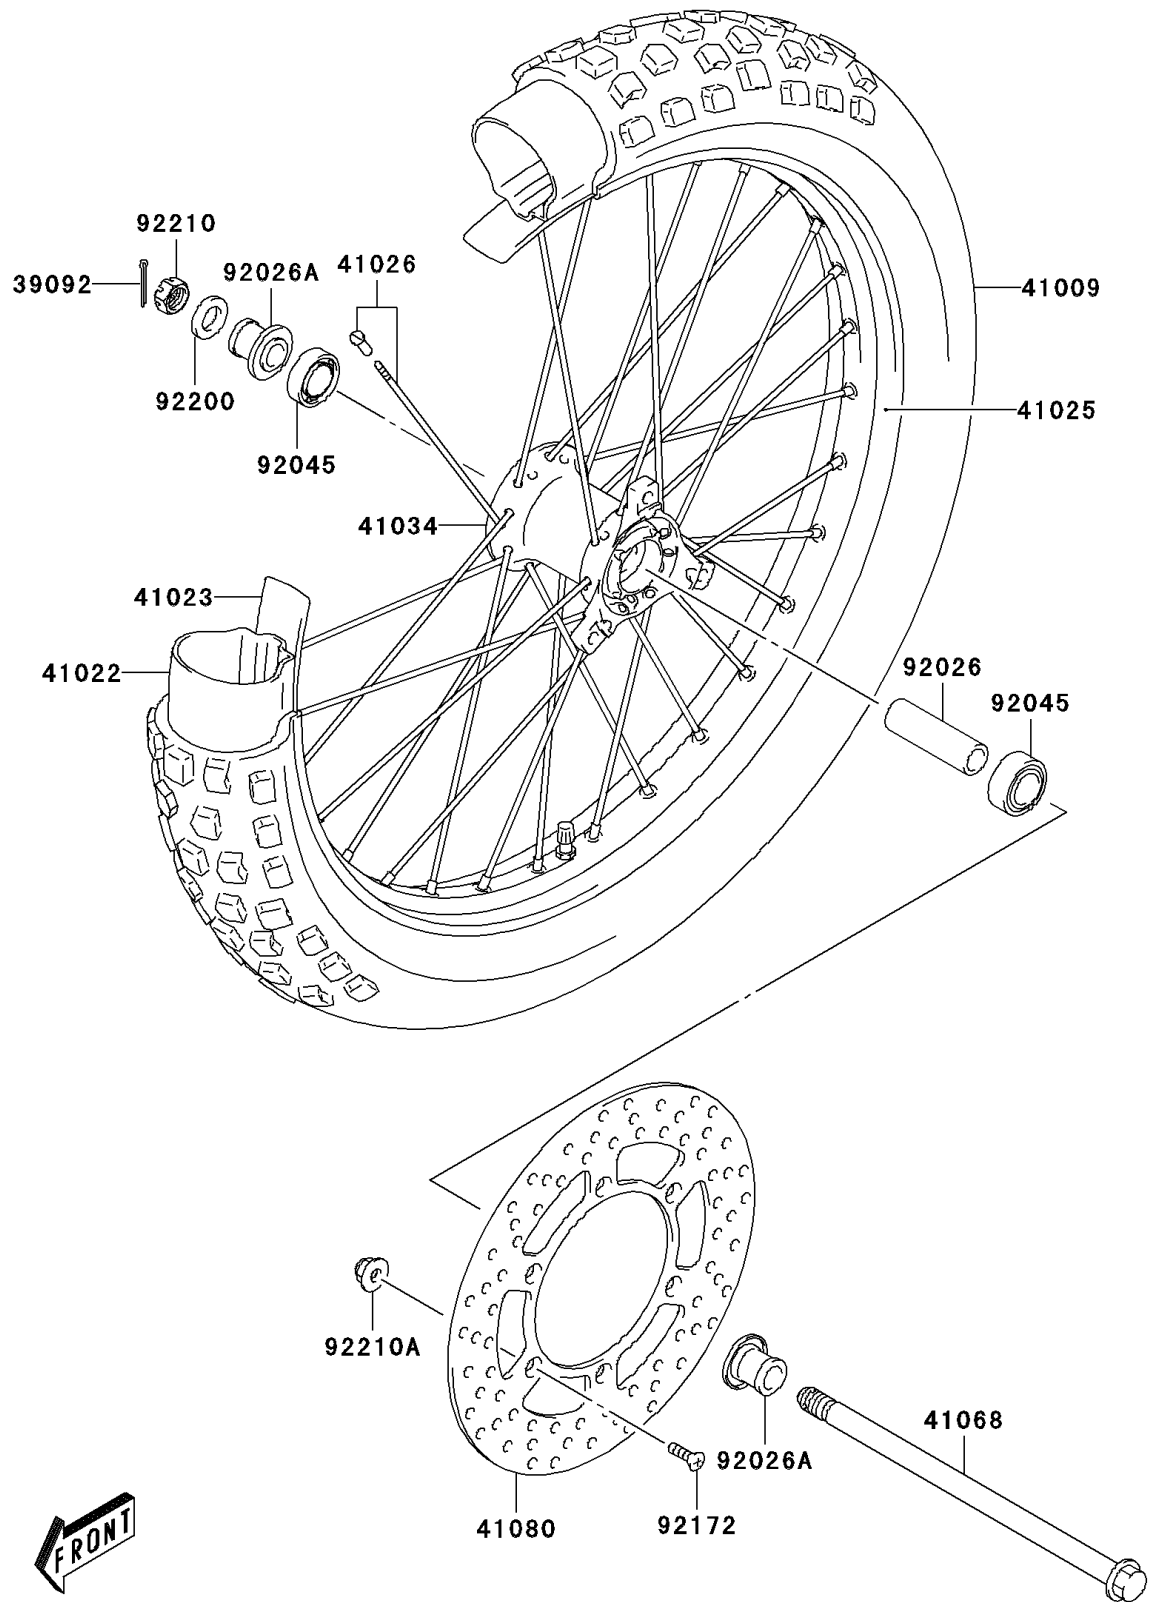

2006 KLX™ 125L PARTS DIAGRAM

Front Hub

F2230

2006 KLX™ 125L PARTS LIST

Front Hub

ITEM NAME	PART NUMBER	QUANTITY
PIN-HAIR,COTTER (Ref # 39092)	39092-S005	1
TIRE,FR (Ref # 41009)	41009-S007	1
TUBE-TIRE (Ref # 41022)	41022-S003	1
BAND-RIM (Ref # 41023)	41023-S003	1
RIM (Ref # 41025)	41025-S018	1
SPOKE-ASSY (Ref # 41026)	41026-S012	1
DRUM-ASSY,FRONT WHEEL (Ref # 41034)	41034-S002	1
AXLE,FR (Ref # 41068)	41068-S005	1
DISC (Ref # 41080)	41080-S004	1
SPACER,FRONT HUB BEARING (Ref # 92026)	92026-S050	1
SPACER,FRONT AXLE (Ref # 92026A)	92026-S051	1
BEARING-BALL,FRONT HUB (Ref # 92045)	92045-S002	1
SCREW (Ref # 92172)	92172-S109	1
WASHER (Ref # 92200)	92200-S079	1
NUT (Ref # 92210)	92210-S064	1
NUT (Ref # 92210A)	92210-S066	1