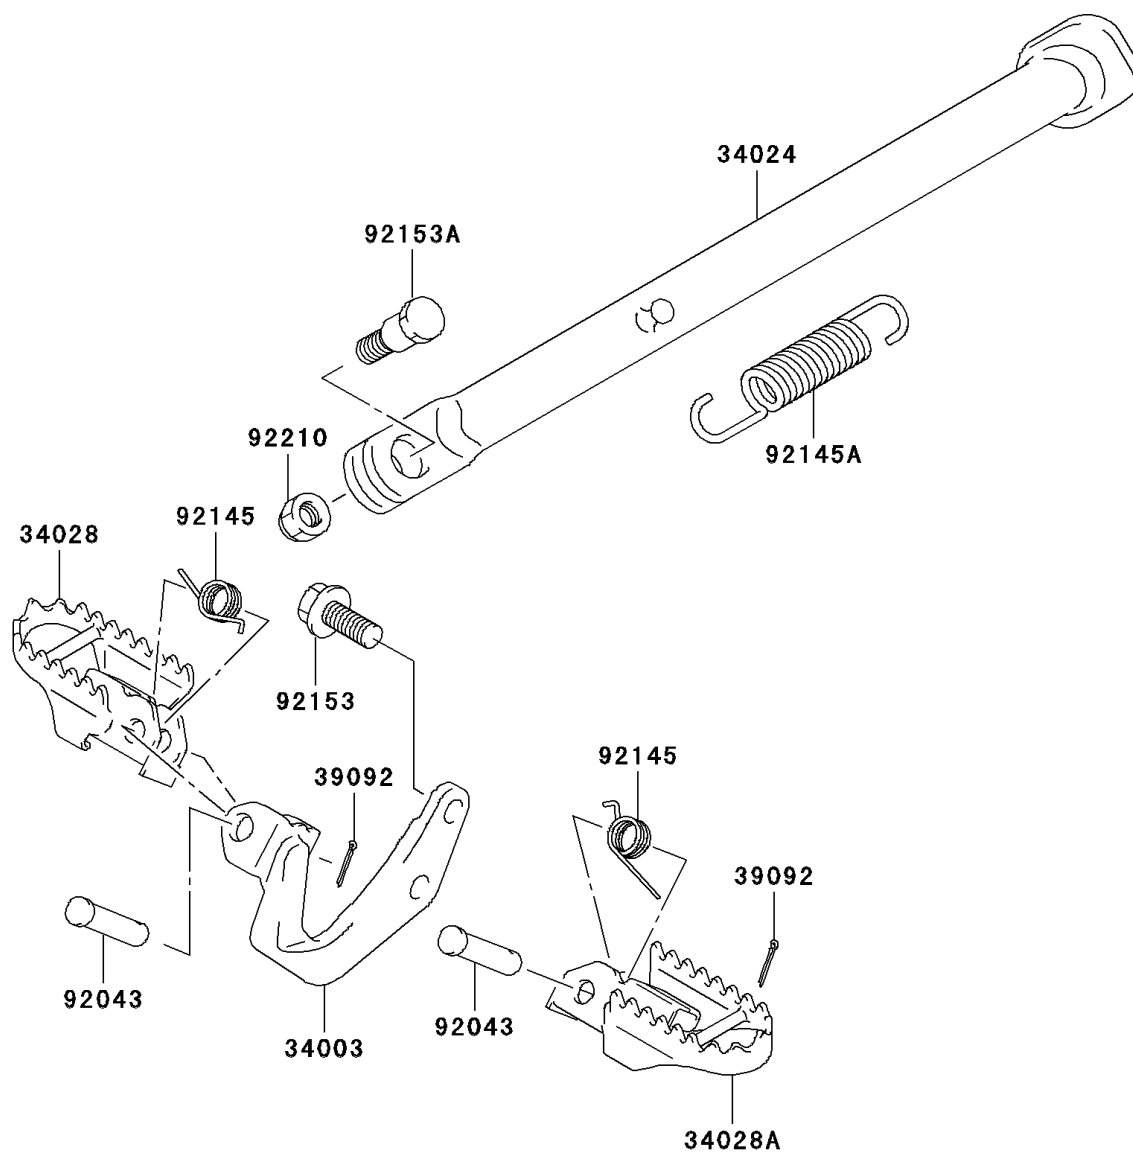

## 2006 KLX™125L PARTS DIAGRAM

Stand(s)

F2190

## 2006 KLX™ 125L PARTS LIST

Stand(s)

ITEM NAME	PART NUMBER	QUANTITY
HOLDER-STEP,FOOTREST,RH (Ref # 34003)	34003-S001	1
STAND-SIDE (Ref # 34024)	34024-S004	1
STEP,FR,RH (Ref # 34028)	34028-S001	1
STEP,FR,LH (Ref # 34028A)	34028-S002	1
PIN-HAIR,FR FOOTREST COTTER (Ref # 39092)	39092-S004	1
PIN,FOOTREST (Ref # 92043)	92043-S022	1
SPRING,FOOTREST (Ref # 92145)	92145-S050	1
SPRING,STAND (Ref # 92145A)	92145-S053	1
BOLT (Ref # 92153)	92153-S145	1
BOLT (Ref # 92153A)	92153-S153	1
NUT (Ref # 92210)	92210-S060	1