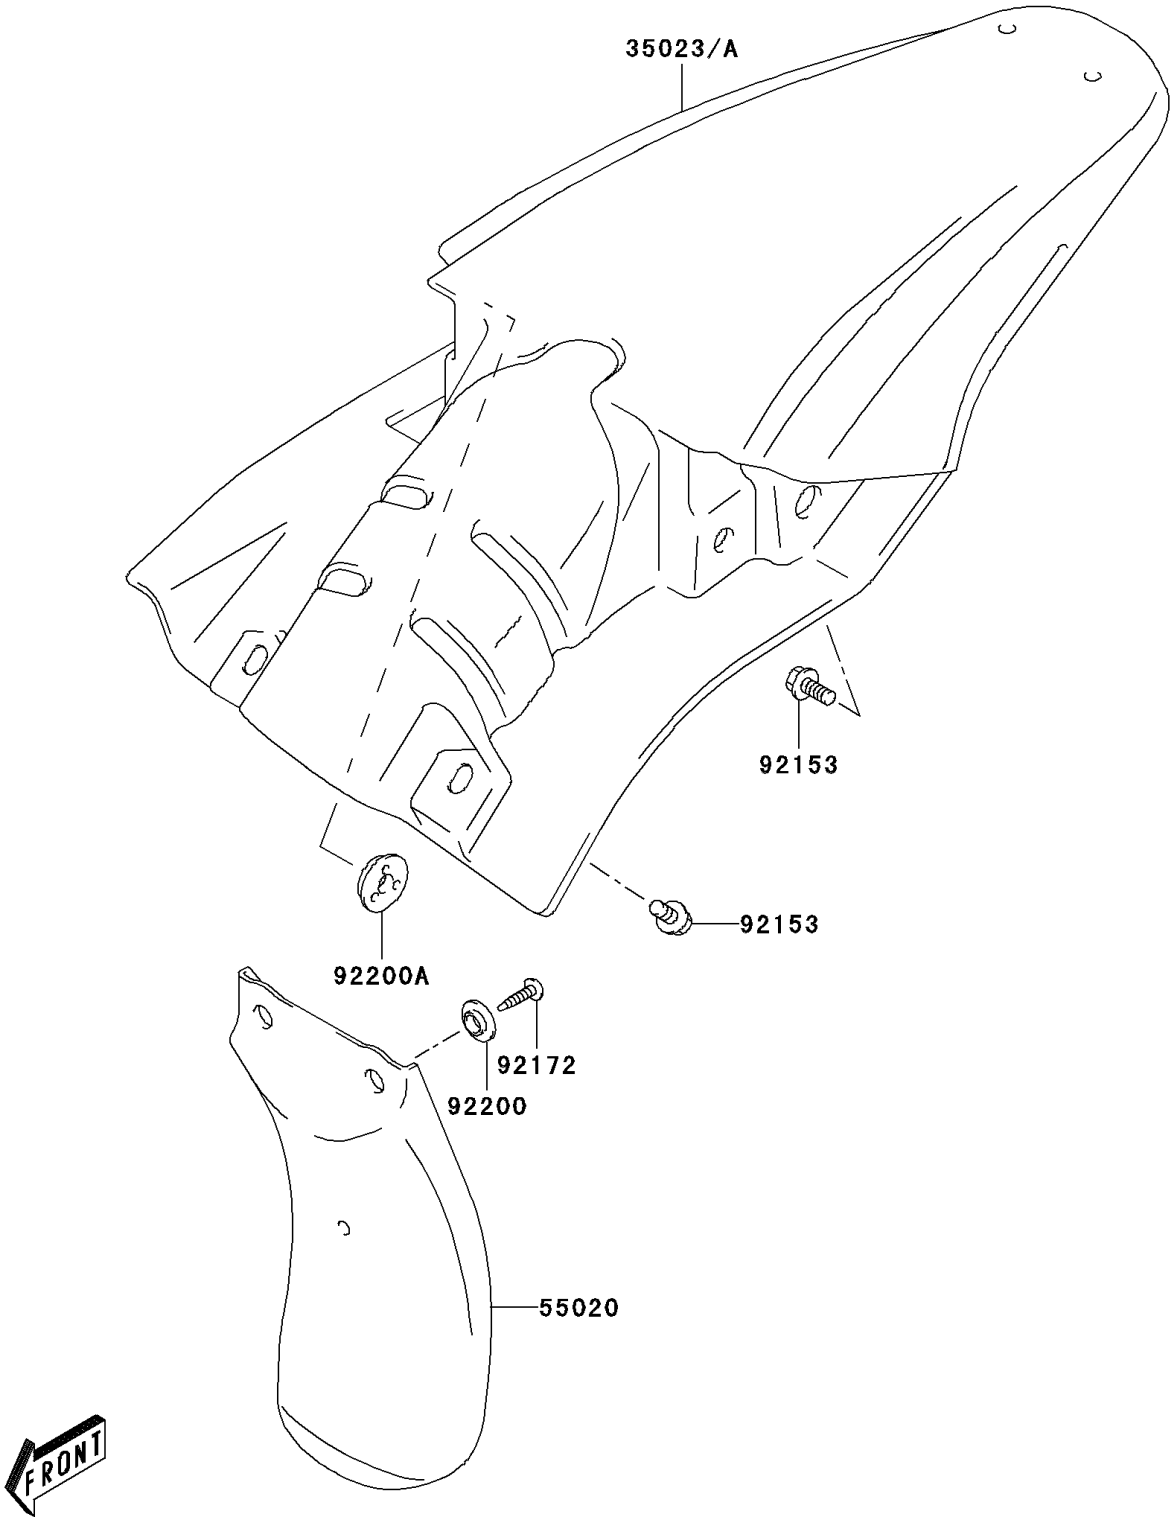

2006 KLX™125L PARTS DIAGRAM

Rear Fender(s)

F2172

2006 KLX™ 125L PARTS LIST

Rear Fender(s)

ITEM NAME	PART NUMBER	QUANTITY
GUARD,REAR FENDER,FR (Ref # 55020)	55020-S005	1
BOLT (Ref # 92153)	92153-S161	1
SCREW (Ref # 92172)	92172-S031	1
WASHER (Ref # 92200)	92200-S074	1
WASHER (Ref # 92200A)	92200-S075	1
FENDER-REAR,L.GREEN (Ref # 35023)	35023-S003-908	1
FENDER-REAR,L.GREEN (Ref # 35023A)	35023-S004-908	1