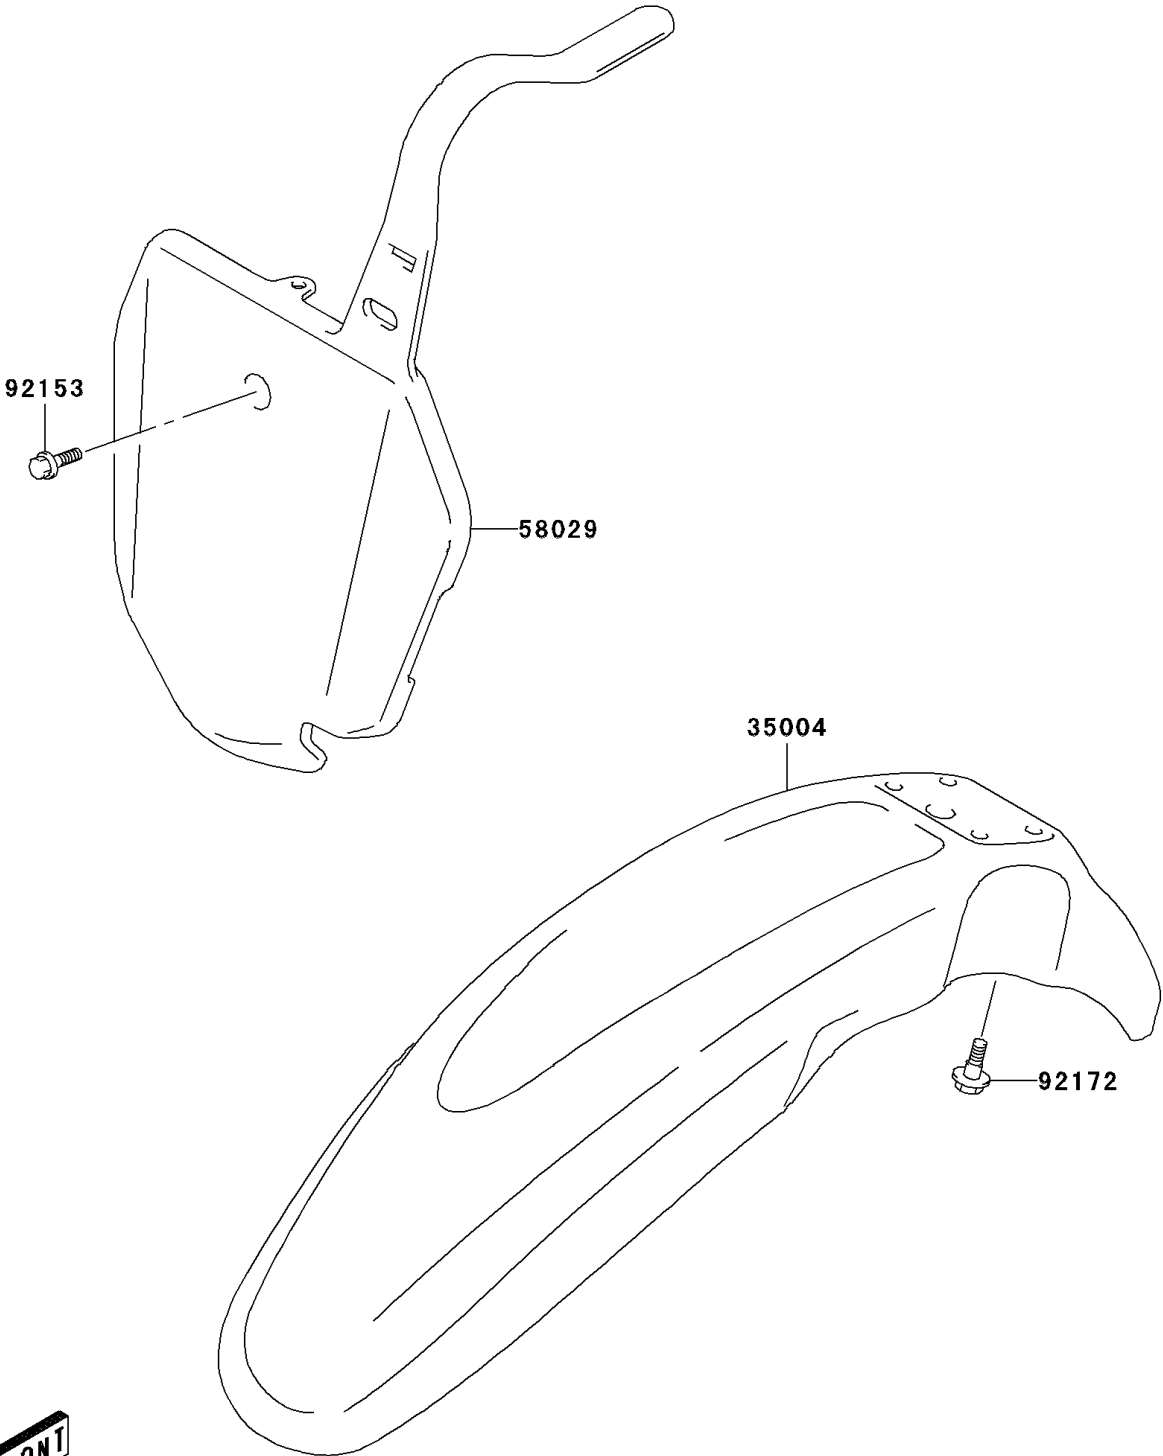

2006 KLX™125L PARTS DIAGRAM

Front Fender(s)

F2171

2006 KLX™ 125L PARTS LIST

Front Fender(s)

ITEM NAME	PART NUMBER	QUANTITY
FENDER-FRONT,L.GREEN (Ref # 35004)	35004-S006-908	1
PLATE-NUMBER,S.WHITE (Ref # 58029)	58029-S001-533	1
BOLT (Ref # 92153)	92153-S002	1
SCREW (Ref # 92172)	92172-S101	1