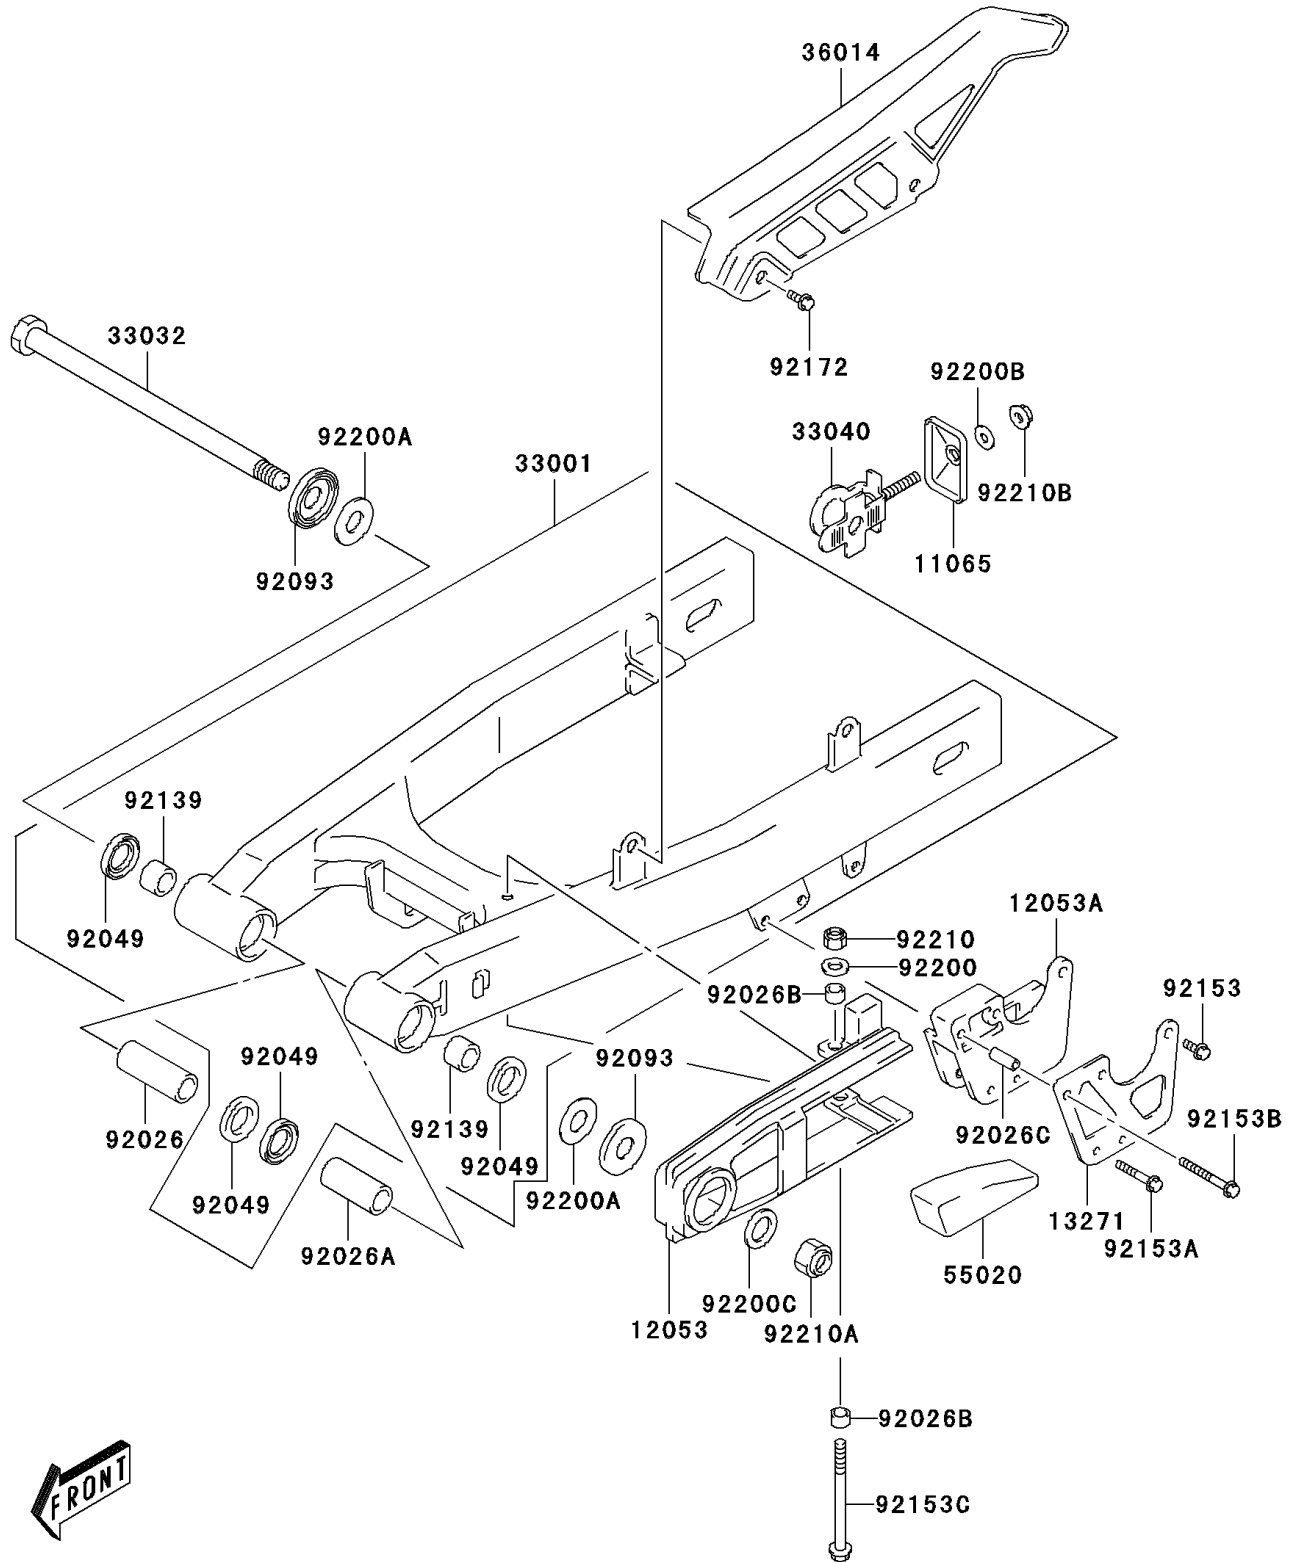

2006 KLX™125L PARTS DIAGRAM

Swingarm

F2141

2006 KLX™ 125L PARTS LIST

Swingarm

ITEM NAME	PART NUMBER	QUANTITY
CAP,CHAIN ADJUSTER GUIDE (Ref # 11065)	11065-S018	1
GUIDE-CHAIN (Ref # 12053)	12053-S008	1
GUIDE-CHAIN,CHAIN (Ref # 12053A)	12053-S011	1
PLATE,CHAIN,GUIDE (Ref # 13271)	13271-S023	1
ARM-COMP-SWING,B.SILVER (Ref # 33001)	33001-S004-530	1
SHAFT-SWING ARM (Ref # 33032)	33032-S001	1
ADJUSTER-CHAIN (Ref # 33040)	33040-S001	1
CASE-CHAIN (Ref # 36014)	36014-S001	1
GUARD,CHAIN,GUIDE (Ref # 55020)	55020-S007	1
SPACER,SWING ARM PIVOT,RH (Ref # 92026)	92026-S042	1
SPACER,SWING ARM PIVOT,LH (Ref # 92026A)	92026-S043	1
SPACER,CHAIN (Ref # 92026B)	92026-S052	1
SPACER,CHAIN GUIDE (Ref # 92026C)	92026-S054	1
SEAL-OIL,SWINGARM (Ref # 92049)	92049-S022	1
SEAL,REAR SWINGARM (Ref # 92093)	92093-S012	1
BUSHING,REAR SWINGARM PIVOT (Ref # 92139)	92139-S008	1
BOLT (Ref # 92153)	92153-S177	1
BOLT (Ref # 92153A)	92153-S178	1
BOLT (Ref # 92153B)	92153-S179	1
BOLT (Ref # 92153C)	92153-S243	1
SCREW,6X10 (Ref # 92172)	92172-S099	1
WASHER (Ref # 92200)	92200-S003	1
WASHER (Ref # 92200A)	92200-S068	1
WASHER,12.5X26X2.3 (Ref # 92200B)	92200-S070	1
WASHER,14.5X24X2.3 (Ref # 92200C)	92200-S072	1
NUT (Ref # 92210)	92210-S024	1
NUT (Ref # 92210A)	92210-S057	1
NUT (Ref # 92210B)	92210-S094	1