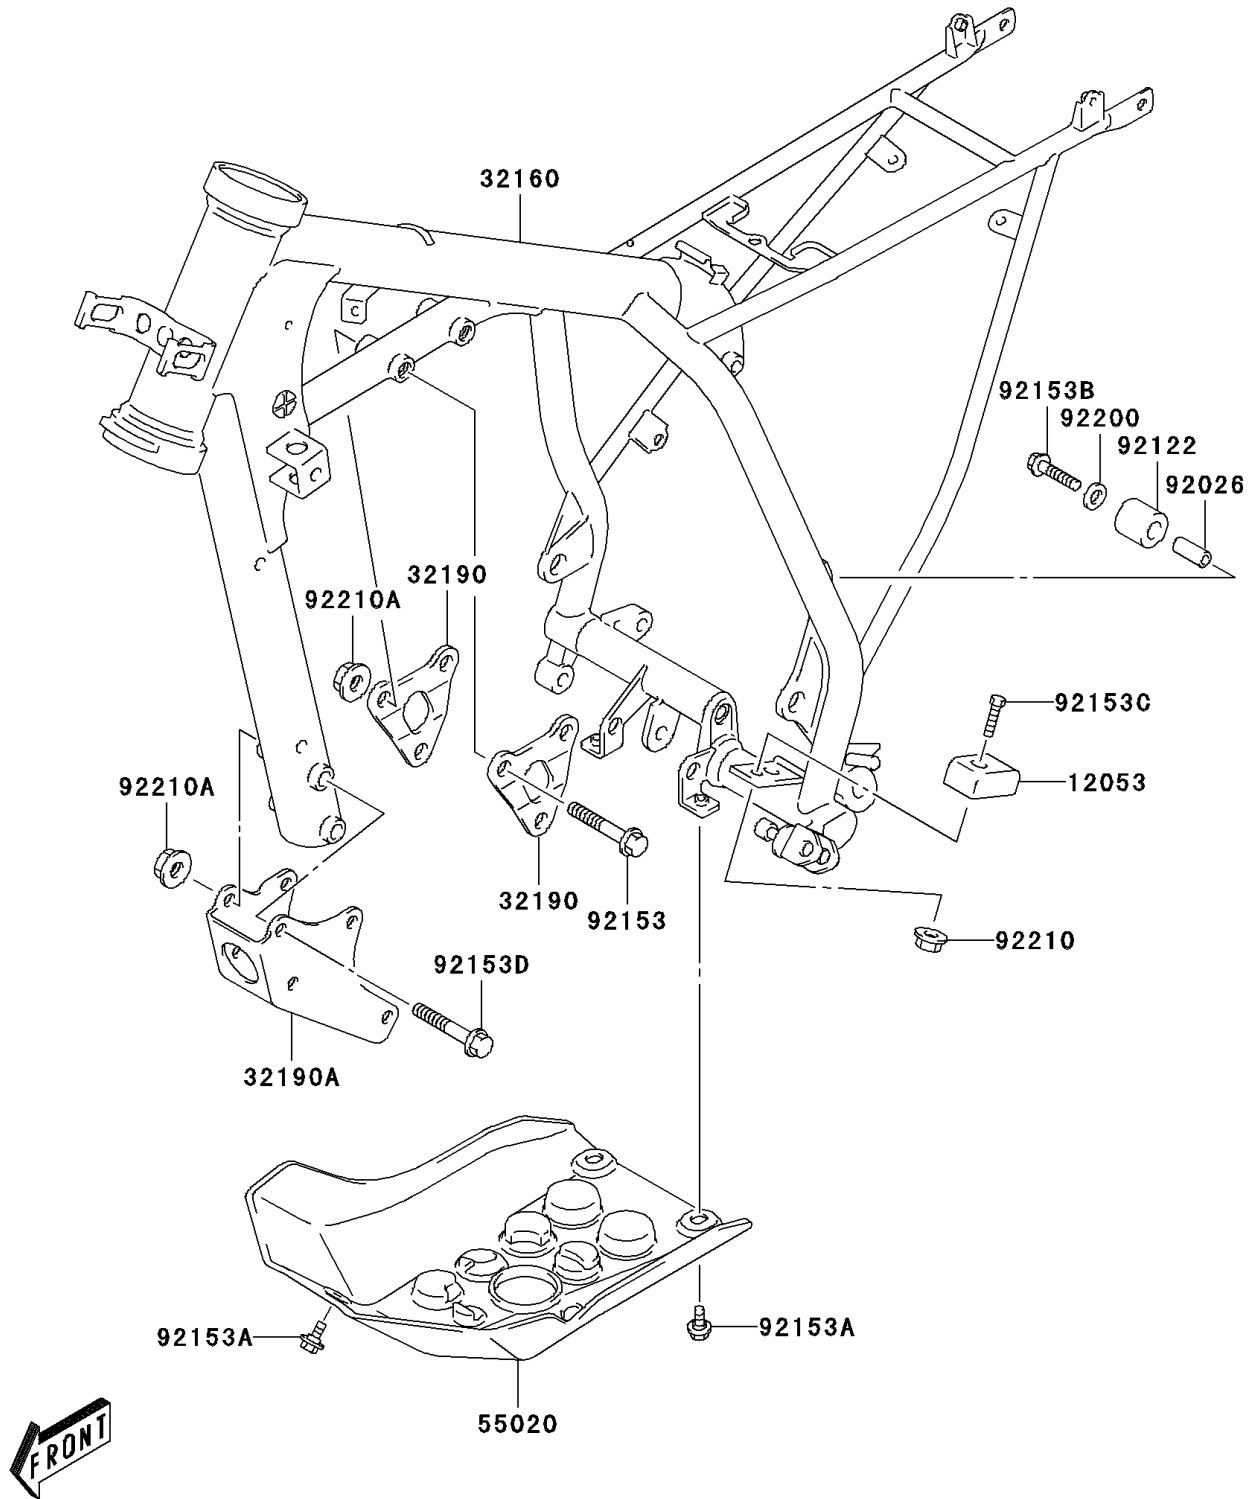

## 2006 KLX™125L PARTS DIAGRAM

Frame

F2120

## 2006 KLX™ 125L PARTS LIST

Frame

| ITEM NAME                              | PART NUMBER    | QUANTITY |
|--|----------------|----------|
| GUIDE-CHAIN (Ref # 12053)              | 12053-S012     | 1        |
| FRAME-COMP,P.SILVER (Ref # 32160)      | 32160-S003-909 | 1        |
| BRACKET-ENGINE (Ref # 32190)           | 32190-S003     | 1        |
| BRACKET-ENGINE,P.SILVER (Ref # 32190A) | 32190-S005-909 | 1        |
| GUARD,ENGINE (Ref # 55020)             | 55020-S004     | 1        |
| SPACER (Ref # 92026)                   | 92026-S053     | 1        |
| ROLLER,CHAIN CONTROL,UPP (Ref # 92122) | 92122-S006     | 1        |
| BOLT (Ref # 92153)                     | 92153-S151     | 1        |
| BOLT (Ref # 92153A)                    | 92153-S161     | 1        |
| BOLT (Ref # 92153B)                    | 92153-S183     | 1        |
| BOLT (Ref # 92153C)                    | 92153-S184     | 1        |
| BOLT (Ref # 92153D)                    | 92153-S188     | 1        |
| WASHER (Ref # 92200)                   | 92200-S125     | 1        |
| NUT (Ref # 92210)                      | 92210-S054     | 1        |
| NUT (Ref # 92210A)                     | 92210-S094     | 1        |