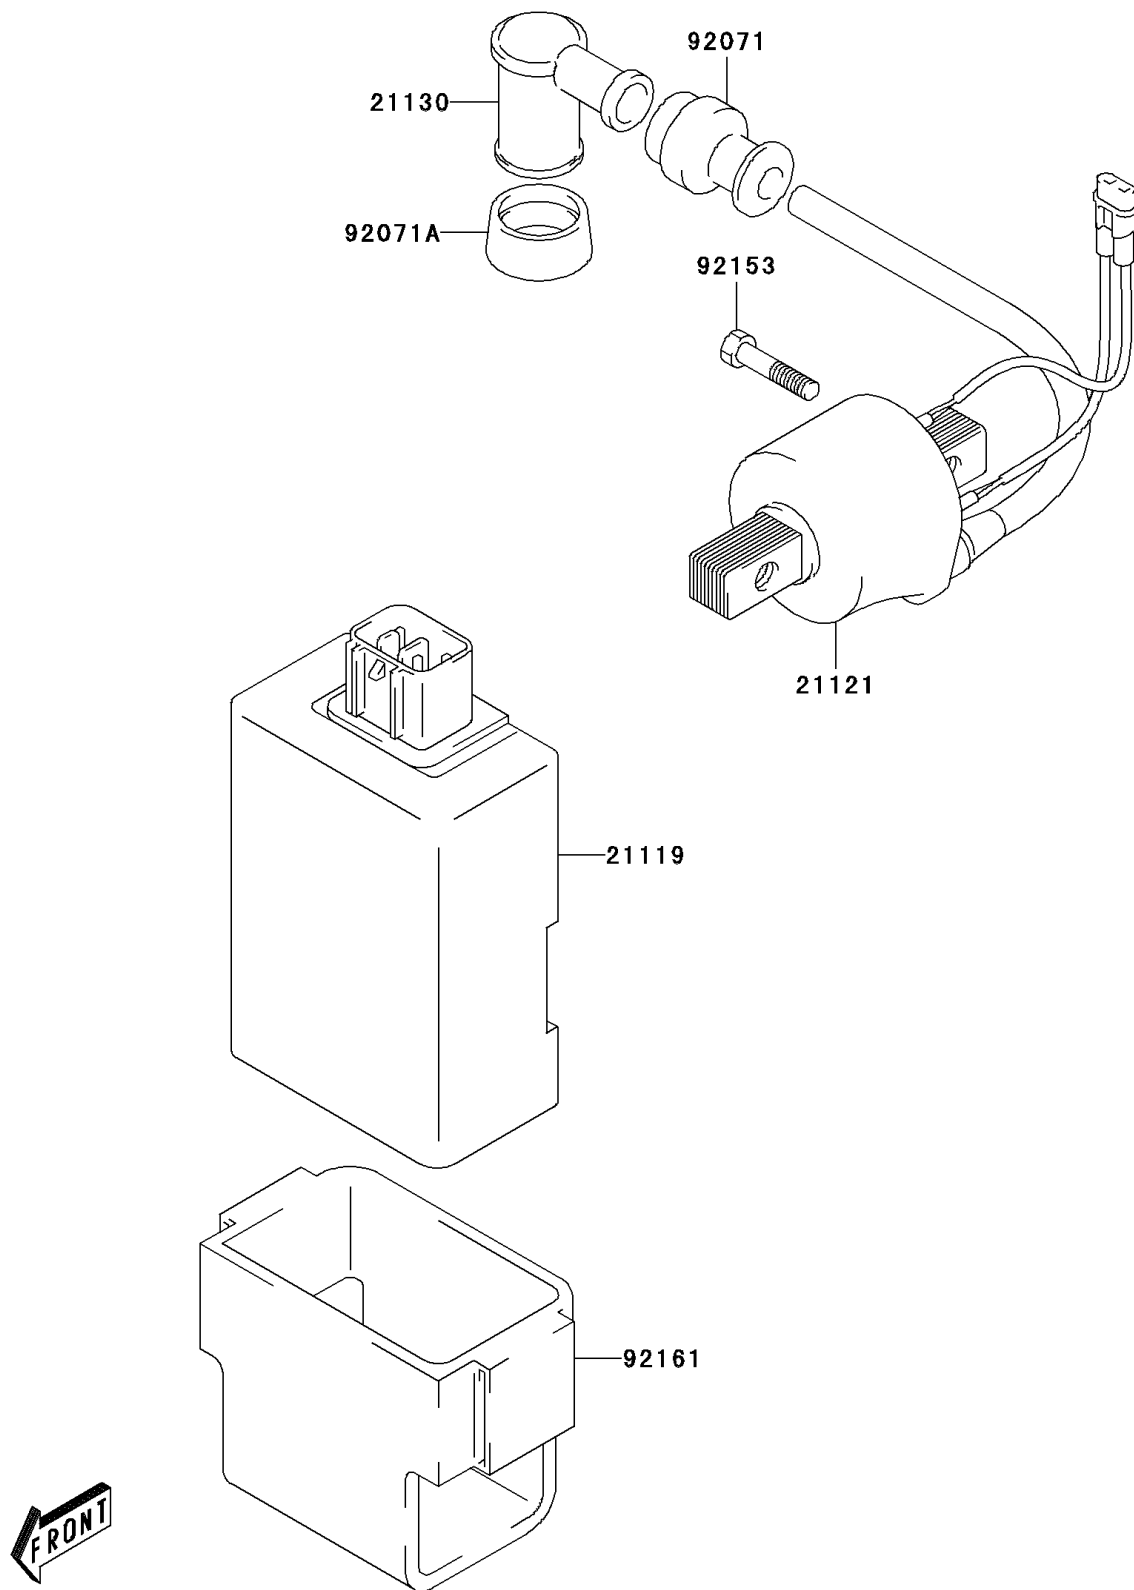

## 2006 KLX™125L PARTS DIAGRAM

Ignition System

E1830

## 2006 KLX™ 125L PARTS LIST

Ignition System

ITEM NAME	PART NUMBER	QUANTITY
IGNITER (Ref # 21119)	21119-S003	1
COIL-IGNITION (Ref # 21121)	21121-S003	1
CAP-SPARK PLUG (Ref # 21130)	21130-S003	1
GROMMET,HIGHTENSION (Ref # 92071)	92071-S004	1
GROMMET,SPARK PLUG CAP (Ref # 92071A)	92071-S013	1
BOLT (Ref # 92153)	92153-S002	1
DAMPER (Ref # 92161)	92161-S058	1