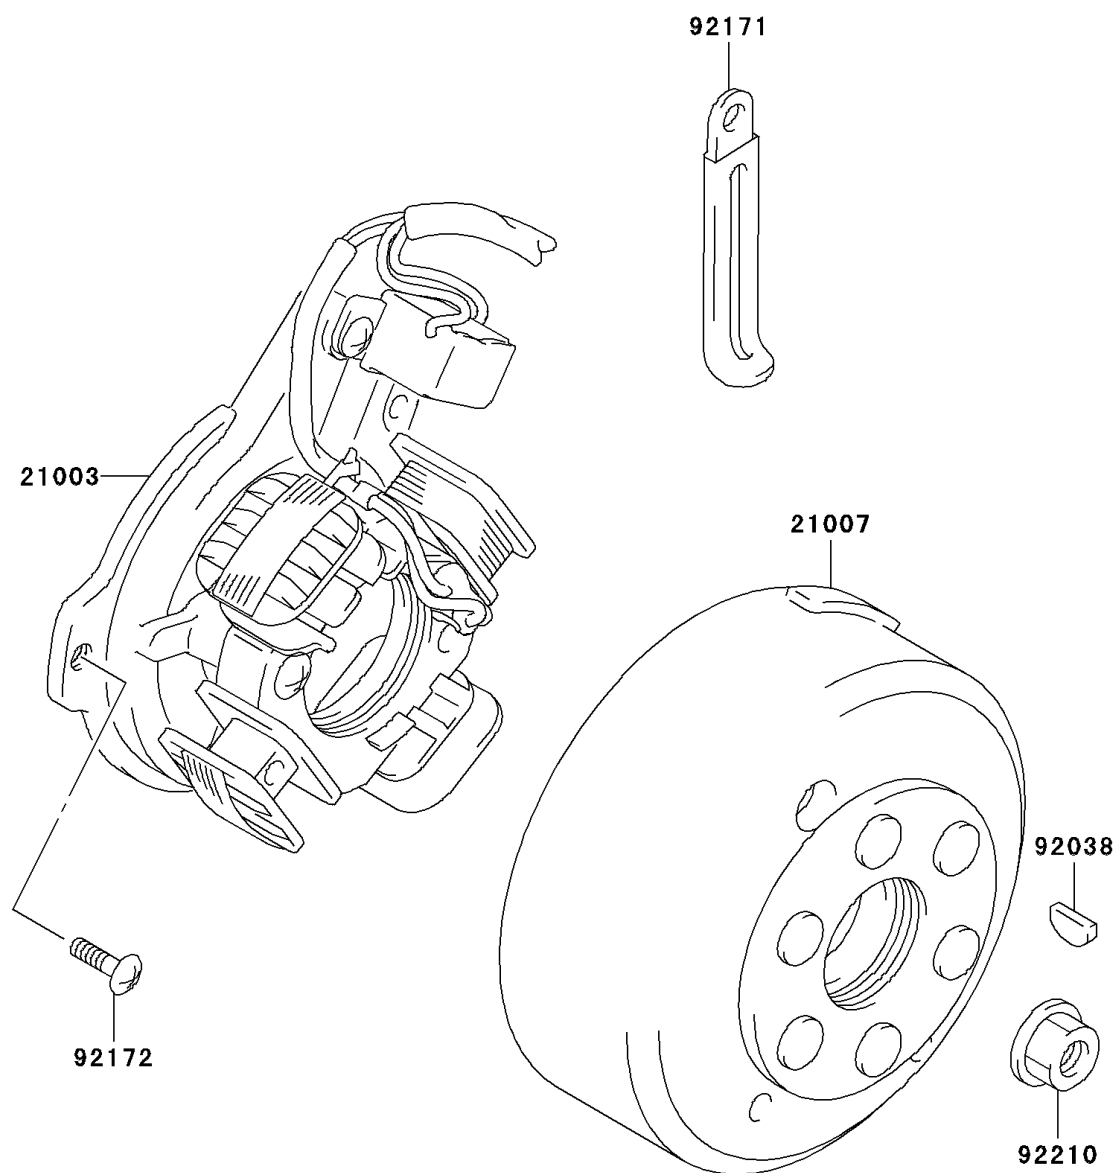

2006 KLX™125L PARTS DIAGRAM

Generator

E1810

2006 KLX™ 125L PARTS LIST

Generator

| ITEM NAME | PART NUMBER | QUANTITY |
|---------------------------------|-------------|----------|
| STATOR (Ref # 21003) | 21003-S003 | 1 |
| ROTOR (Ref # 21007) | 21007-S004 | 1 |
| KEY,MAGNETO ROTOR (Ref # 92038) | 92038-S001 | 1 |
| CLAMP,L=95 (Ref # 92171) | 92171-S055 | 1 |
| SCREW (Ref # 92172) | 92172-S016 | 1 |
| NUT (Ref # 92210) | 92210-S145 | 1 |