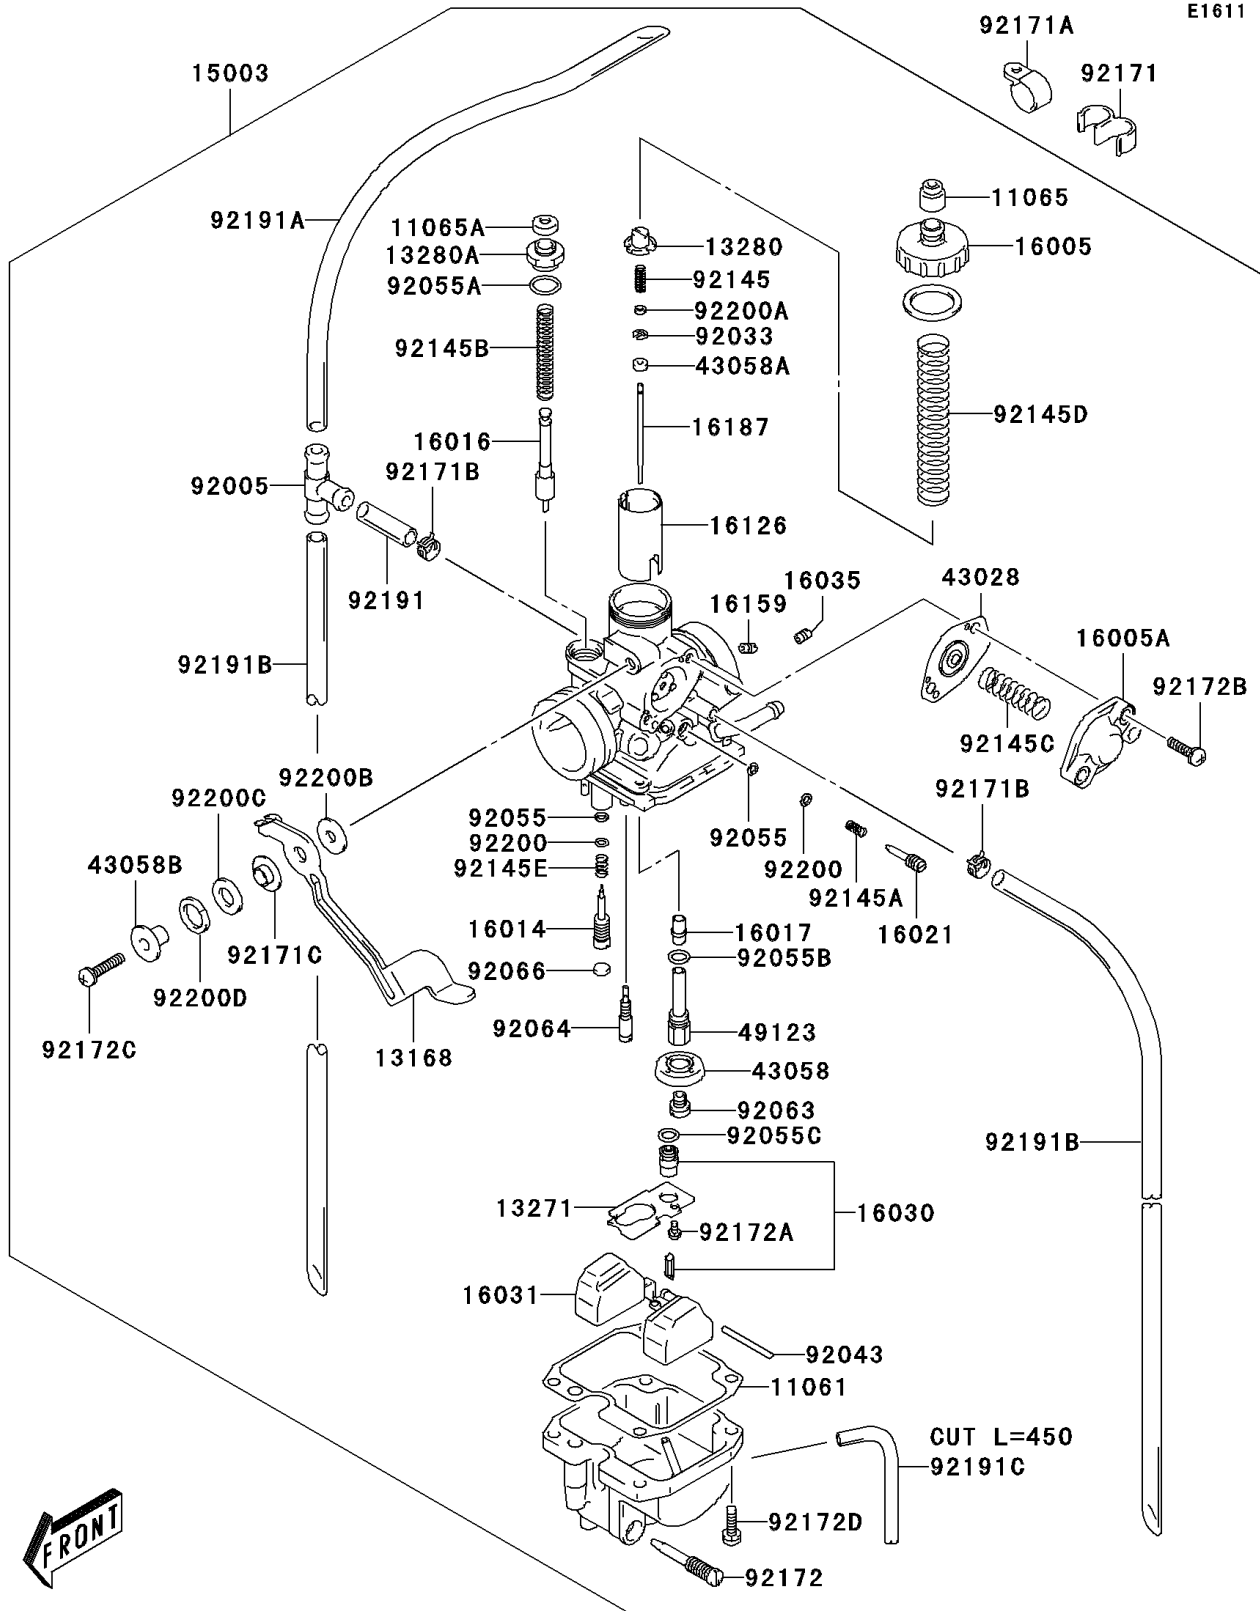

2006 KLX™ 125L PARTS DIAGRAM

Carburetor

2006 KLX™125L PARTS LIST

Carburetor

ITEM NAME	PART NUMBER	QUANTITY
GASKET (Ref # 11061)	11061-S052	1
CAP (Ref # 11065)	11065-S020	1
CAP (Ref # 11065A)	11065-S031	1
LEVER (Ref # 13168)	13168-S001	1
PLATE (Ref # 13271)	13271-S036	1
HOLDER (Ref # 13280)	13280-S015	1
HOLDER (Ref # 13280A)	13280-S021	1
CARBURETOR-ASSY (Ref # 15003)	15003-S003	1
TOP-CHAMBER (Ref # 16005)	16005-S003	1
TOP-CHAMBER (Ref # 16005A)	16005-S004	1
SCREW-PILOT AIR (Ref # 16014)	16014-S003	1
PLUNGER (Ref # 16016)	16016-S006	1
JET-NEEDLE (Ref # 16017)	16017-S002	1
SCREW-THROTTLE STOP (Ref # 16021)	16021-S002	1
VALVE-FLOAT (Ref # 16030)	16030-S003	1
FLOAT (Ref # 16031)	16031-S003	1
JET-AIR,#85 (Ref # 16035)	16035-S002	1
VALVE,PISTON (Ref # 16126)	16126-S005	1
JET-POWER,POWER,145 (Ref # 16159)	16159-S001	1
NEEDLE-JET (Ref # 16187)	16187-S003	1
DIAPHRAGM (Ref # 43028)	43028-S008	1
RING (Ref # 43058)	43058-S002	1
RING (Ref # 43058A)	43058-S005	1
RING (Ref # 43058B)	43058-S006	1
HOLDER-MAIN JET (Ref # 49123)	49123-S003	1
FITTING (Ref # 92005)	92005-S004	1
RING-SNAP (Ref # 92033)	92033-S033	1
PIN (Ref # 92043)	92043-S034	1
RING-O (Ref # 92055)	92055-S013	1

2006 KLX™ 125L PARTS LIST

Carburetor

ITEM NAME	PART NUMBER	QUANTITY
WASHER (Ref # 92200D)	92200-S124	1