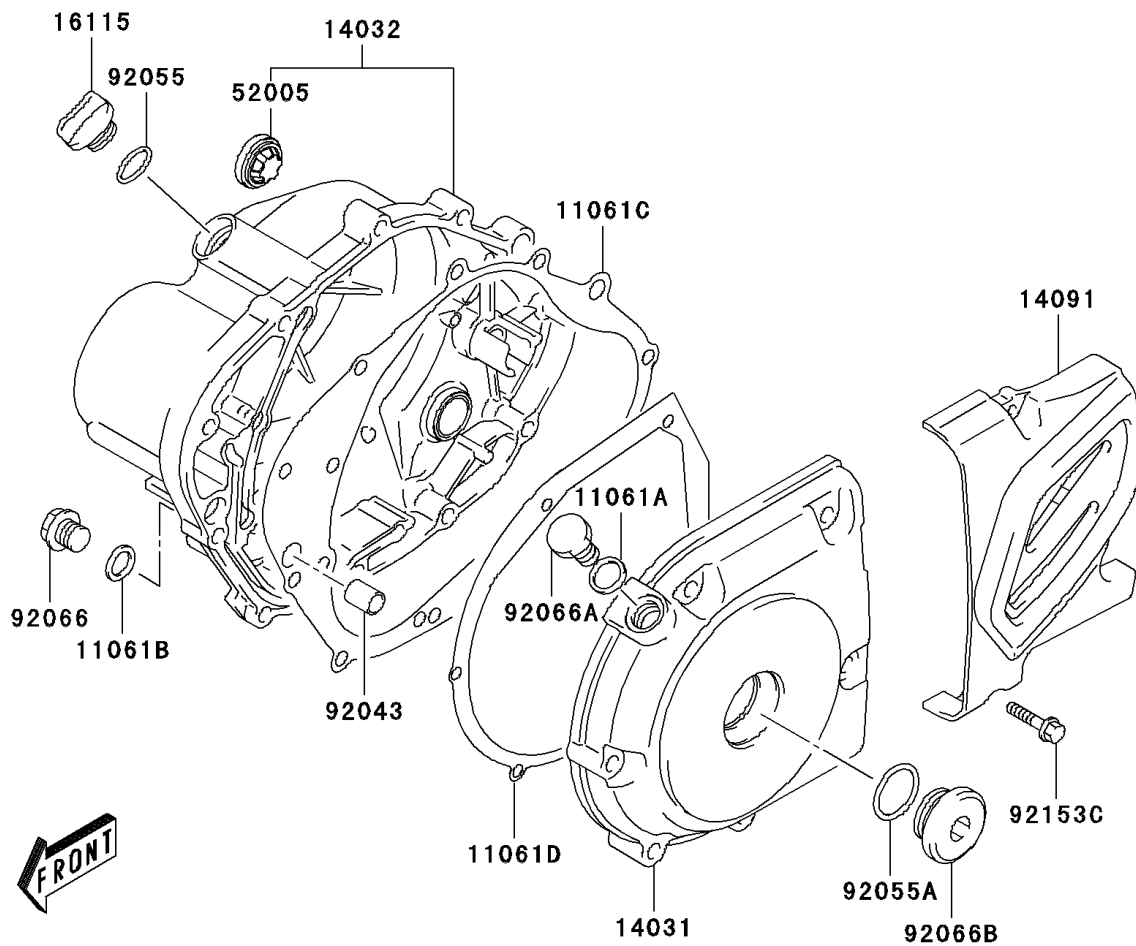

## 2006 KLX™ 125L PARTS DIAGRAM

Engine Cover(s)

E1431

## 2006 KLX™ 125L PARTS LIST

Engine Cover(s)

ITEM NAME	PART NUMBER	QUANTITY
GASKET,5.8X13X1.2 (Ref # 11061)	11061-S001	1
GASKET,12X16X2 (Ref # 11061A)	11061-S005	1
GASKET,13.8X18.8X0.4 (Ref # 11061B)	11061-S006	1
GASKET,CLUTCH COVER (Ref # 11061C)	11061-S036	1
GASKET,MAGNETO COVER (Ref # 11061D)	11061-S037	1
COVER-GENERATOR (Ref # 14031)	14031-S004	1
COVER-CLUTCH (Ref # 14032)	14032-S005	1
COVER,ENGINE SPROCKET (Ref # 14091)	14091-S059	1
CAP-OIL FILLER (Ref # 16115)	16115-S002	1
GAUGE,OIL LEVEL (Ref # 52005)	52005-S004	1
PIN (Ref # 92043)	92043-S003	1
RING-O,D=3.1 (Ref # 92055)	92055-S006	1
RING-O,D=3.1 (Ref # 92055A)	92055-S035	1
PLUG (Ref # 92066)	92066-S002	1
PLUG (Ref # 92066A)	92066-S015	1
PLUG,20X10 (Ref # 92066B)	92066-S018	1
BOLT (Ref # 92153)	92153-S005	1
BOLT (Ref # 92153A)	92153-S062	1
BOLT (Ref # 92153B)	92153-S128	1
BOLT (Ref # 92153C)	92153-S173	1