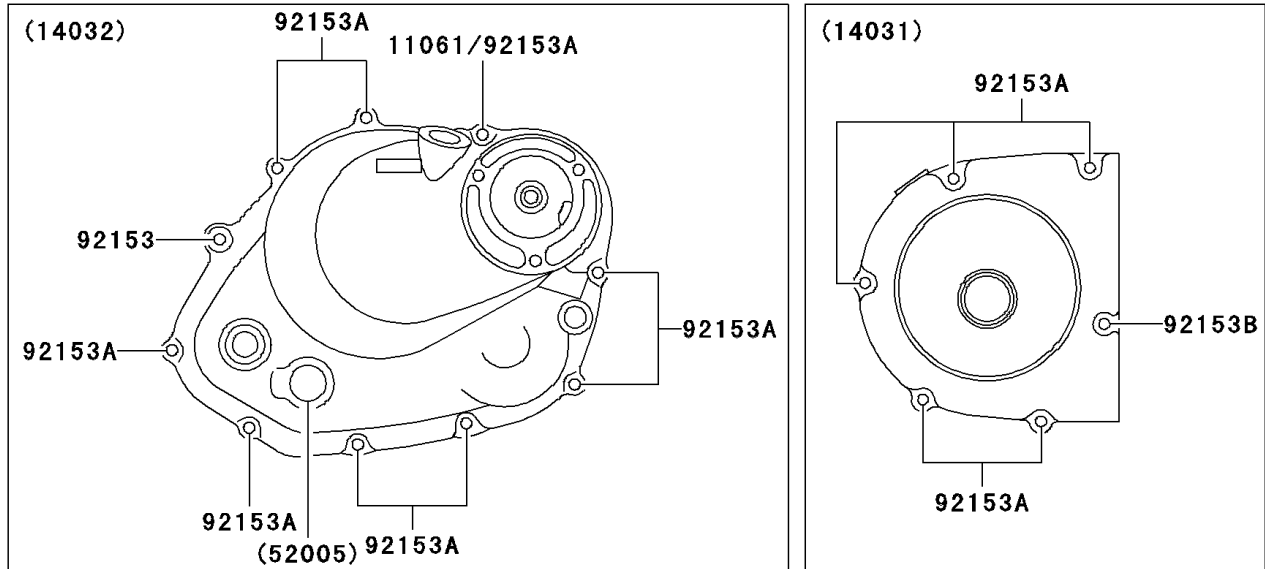

## 2006 KLX™ 125L PARTS DIAGRAM

Engine Cover(s)

E1431

## 2006 KLX™ 125L PARTS LIST

Engine Cover(s)

ITEM NAME	PART NUMBER	QUANTITY
GASKET,5.8X13X1.2 (Ref # 11061)	11061-S001	1
GASKET,12X16X2 (Ref # 11061A)	11061-S005	1
GASKET,13.8X18.8X0.4 (Ref # 11061B)	11061-S006	1
GASKET,CLUTCH COVER (Ref # 11061C)	11061-S036	1
GASKET,MAGNETO COVER (Ref # 11061D)	11061-S037	1
COVER-GENERATOR (Ref # 14031)	14031-S004	1
COVER-CLUTCH (Ref # 14032)	14032-S005	1
COVER,ENGINE SPROCKET (Ref # 14091)	14091-S059	1
CAP-OIL FILLER (Ref # 16115)	16115-S002	1
GAUGE,OIL LEVEL (Ref # 52005)	52005-S004	1
PIN (Ref # 92043)	92043-S003	1
RING-O,D=3.1 (Ref # 92055)	92055-S006	1
RING-O,D=3.1 (Ref # 92055A)	92055-S035	1
PLUG (Ref # 92066)	92066-S002	1
PLUG (Ref # 92066A)	92066-S015	1
PLUG,20X10 (Ref # 92066B)	92066-S018	1
BOLT (Ref # 92153)	92153-S005	1
BOLT (Ref # 92153A)	92153-S062	1
BOLT (Ref # 92153B)	92153-S128	1
BOLT (Ref # 92153C)	92153-S173	1