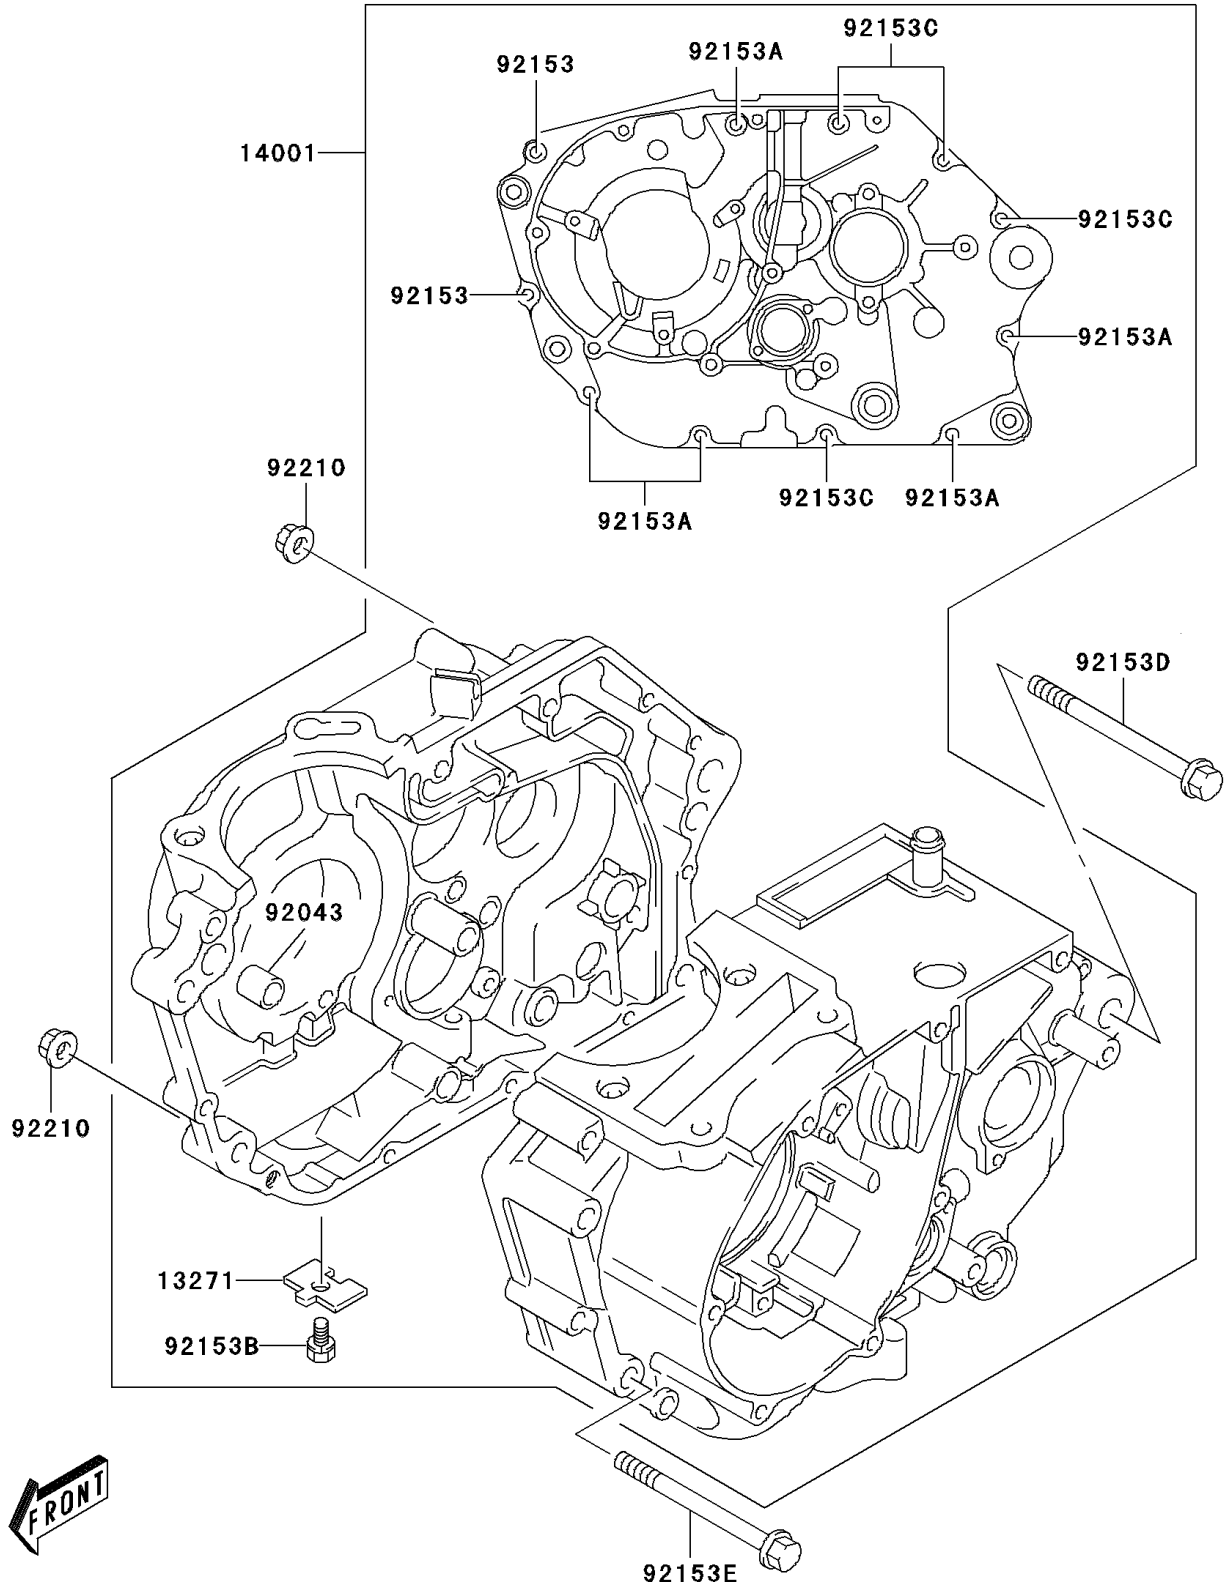

2006 KLX™125L PARTS DIAGRAM

Crankcase

E1411

2006 KLX™ 125L PARTS LIST

Crankcase

ITEM NAME	PART NUMBER	QUANTITY
PLATE,OIL GALLERY PLUG (Ref # 13271)	13271-S017	1
SET-CRANKCASE (Ref # 14001)	14001-S005	1
PIN (Ref # 92043)	92043-S003	1
BOLT (Ref # 92153)	92153-S005	1
BOLT (Ref # 92153A)	92153-S007	1
BOLT (Ref # 92153B)	92153-S125	1
BOLT (Ref # 92153C)	92153-S129	1
BOLT,L=88 (Ref # 92153D)	92153-S174	1
BOLT,L=80 (Ref # 92153E)	92153-S175	1
NUT (Ref # 92210)	92210-S094	1