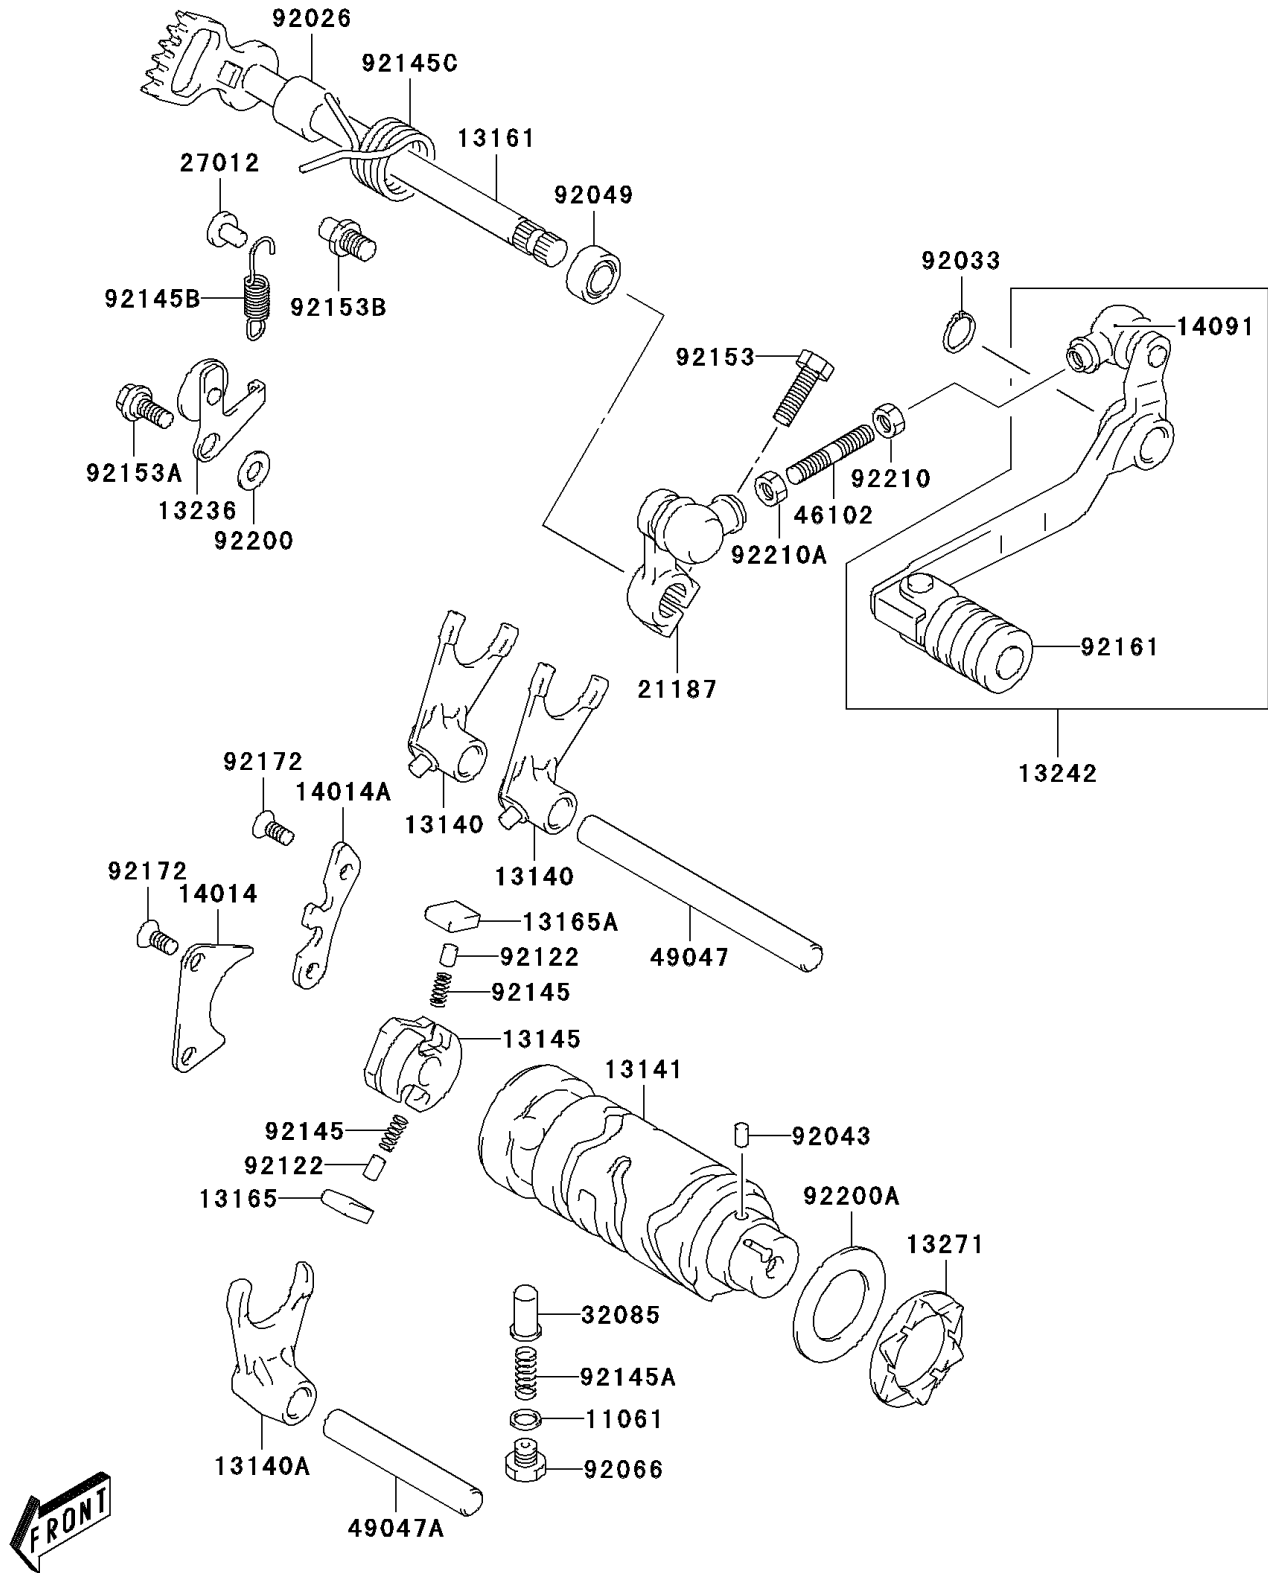

2006 KLX™125L PARTS DIAGRAM

Gear Change Drum/Shift Fork(s)

E1362

2006 KLX™ 125L PARTS LIST

Gear Change Drum/Shift Fork(s)

ITEM NAME	PART NUMBER	QUANTITY
GASKET,13.8X18.8X0.4 (Ref # 11061)	11061-S006	1
FORK-SHIFT (Ref # 13140)	13140-S003	1
FORK-SHIFT (Ref # 13140A)	13140-S004	1
DRUM-CHANGE (Ref # 13141)	13141-S003	1
CAM-CHANGE DRUM (Ref # 13145)	13145-S002	1
LEVER-COMP-CHANGE SHAFT (Ref # 13161)	13161-S002	1
PAWL (Ref # 13165)	13165-S003	1
PAWL (Ref # 13165A)	13165-S004	1
LEVER-COMP (Ref # 13236)	13236-S002	1
LEVER-ASSY-CHANGE (Ref # 13242)	13242-S001	1
PLATE,GEAR SHIFT CAM (Ref # 13271)	13271-S021	1
PLATE-POSITION (Ref # 14014)	14014-S002	1
PLATE-POSITION (Ref # 14014A)	14014-S003	1
COVER (Ref # 14091)	14091-S064	1
ARM-ASSY (Ref # 21187)	21187-S005	1
HOOK (Ref # 27012)	27012-S002	1
STOPPER,SHIFT CAM (Ref # 32085)	32085-S004	1
ROD,GEAR SHIFT LINK (Ref # 46102)	46102-S003	1
ROD-SHIFT,L=109 (Ref # 49047)	49047-S001	1
ROD-SHIFT (Ref # 49047A)	49047-S002	1
SPACER,12X20X15.3 (Ref # 92026)	92026-S037	1
RING-SNAP (Ref # 92033)	92033-S023	1
PIN (Ref # 92043)	92043-S020	1
SEAL-OIL,12X22X9 (Ref # 92049)	92049-S020	1
PLUG (Ref # 92066)	92066-S016	1
ROLLER,5X8 (Ref # 92122)	92122-S005	1
SPRING (Ref # 92145)	92145-S037	1
SPRING (Ref # 92145A)	92145-S039	1
SPRING (Ref # 92145B)	92145-S043	1

2006 KLX™ 125L PARTS LIST

Gear Change Drum/Shift Fork(s)

ITEM NAME	PART NUMBER	QUANTITY
SPRING (Ref # 92145C)	92145-S044	1
BOLT (Ref # 92153)	92153-S127	1
BOLT,6X14.6 (Ref # 92153A)	92153-S136	1
BOLT (Ref # 92153B)	92153-S139	1
DAMPER,GEAR SHIFT PEDAL (Ref # 92161)	92161-S057	1
SCREW (Ref # 92172)	92172-S112	1
WASHER (Ref # 92200)	92200-S051	1
WASHER,25X40X1.0 (Ref # 92200A)	92200-S064	1
NUT (Ref # 92210)	92210-S093	1
NUT (Ref # 92210A)	92210-S095	1