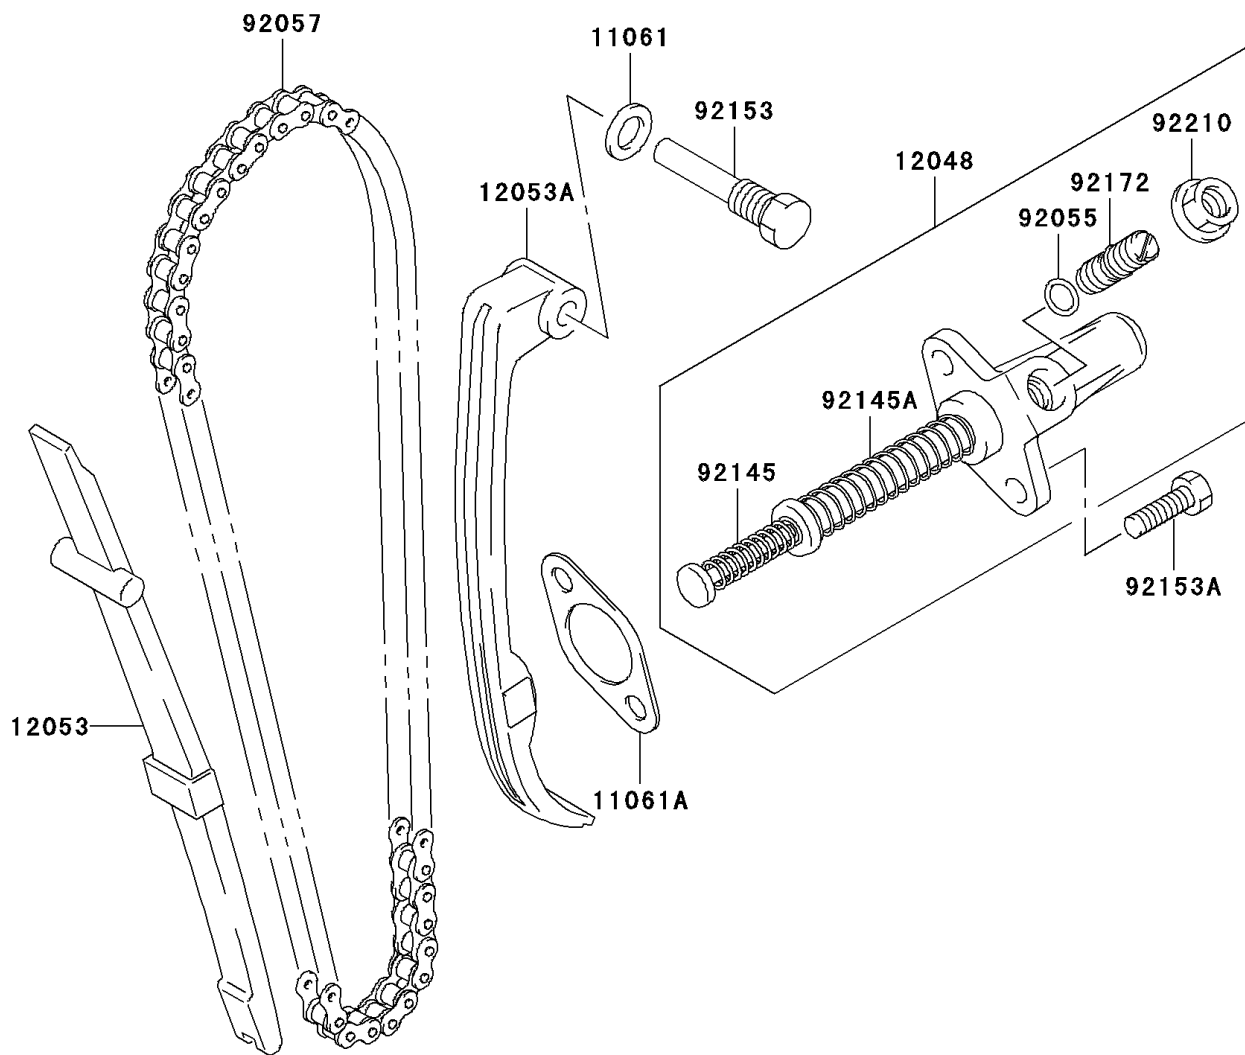

2006 KLX™125L PARTS DIAGRAM

Cam Chain/Tensioner

E1212

2006 KLX™ 125L PARTS LIST

Cam Chain/Tensioner

ITEM NAME	PART NUMBER	QUANTITY
GASKET,8.2X14X1 (Ref # 11061)	11061-S020	1
GASKET,TENSIONER ADJUSTER (Ref # 11061A)	11061-S038	1
TENSIONER-ASSY (Ref # 12048)	12048-S008	1
GUIDE-CHAIN (Ref # 12053)	12053-S005	1
GUIDE-CHAIN (Ref # 12053A)	12053-S006	1
RING-O,D=1.9 (Ref # 92055)	92055-S032	1
CHAIN (Ref # 92057)	92057-S004	1
SPRING (Ref # 92145)	92145-S038	1
SPRING (Ref # 92145A)	92145-S040	1
BOLT,CAM CHAIN TENSIONER (Ref # 92153)	92153-S054	1
BOLT (Ref # 92153A)	92153-S127	1
SCREW (Ref # 92172)	92172-S282	1
NUT (Ref # 92210)	92210-S026	1