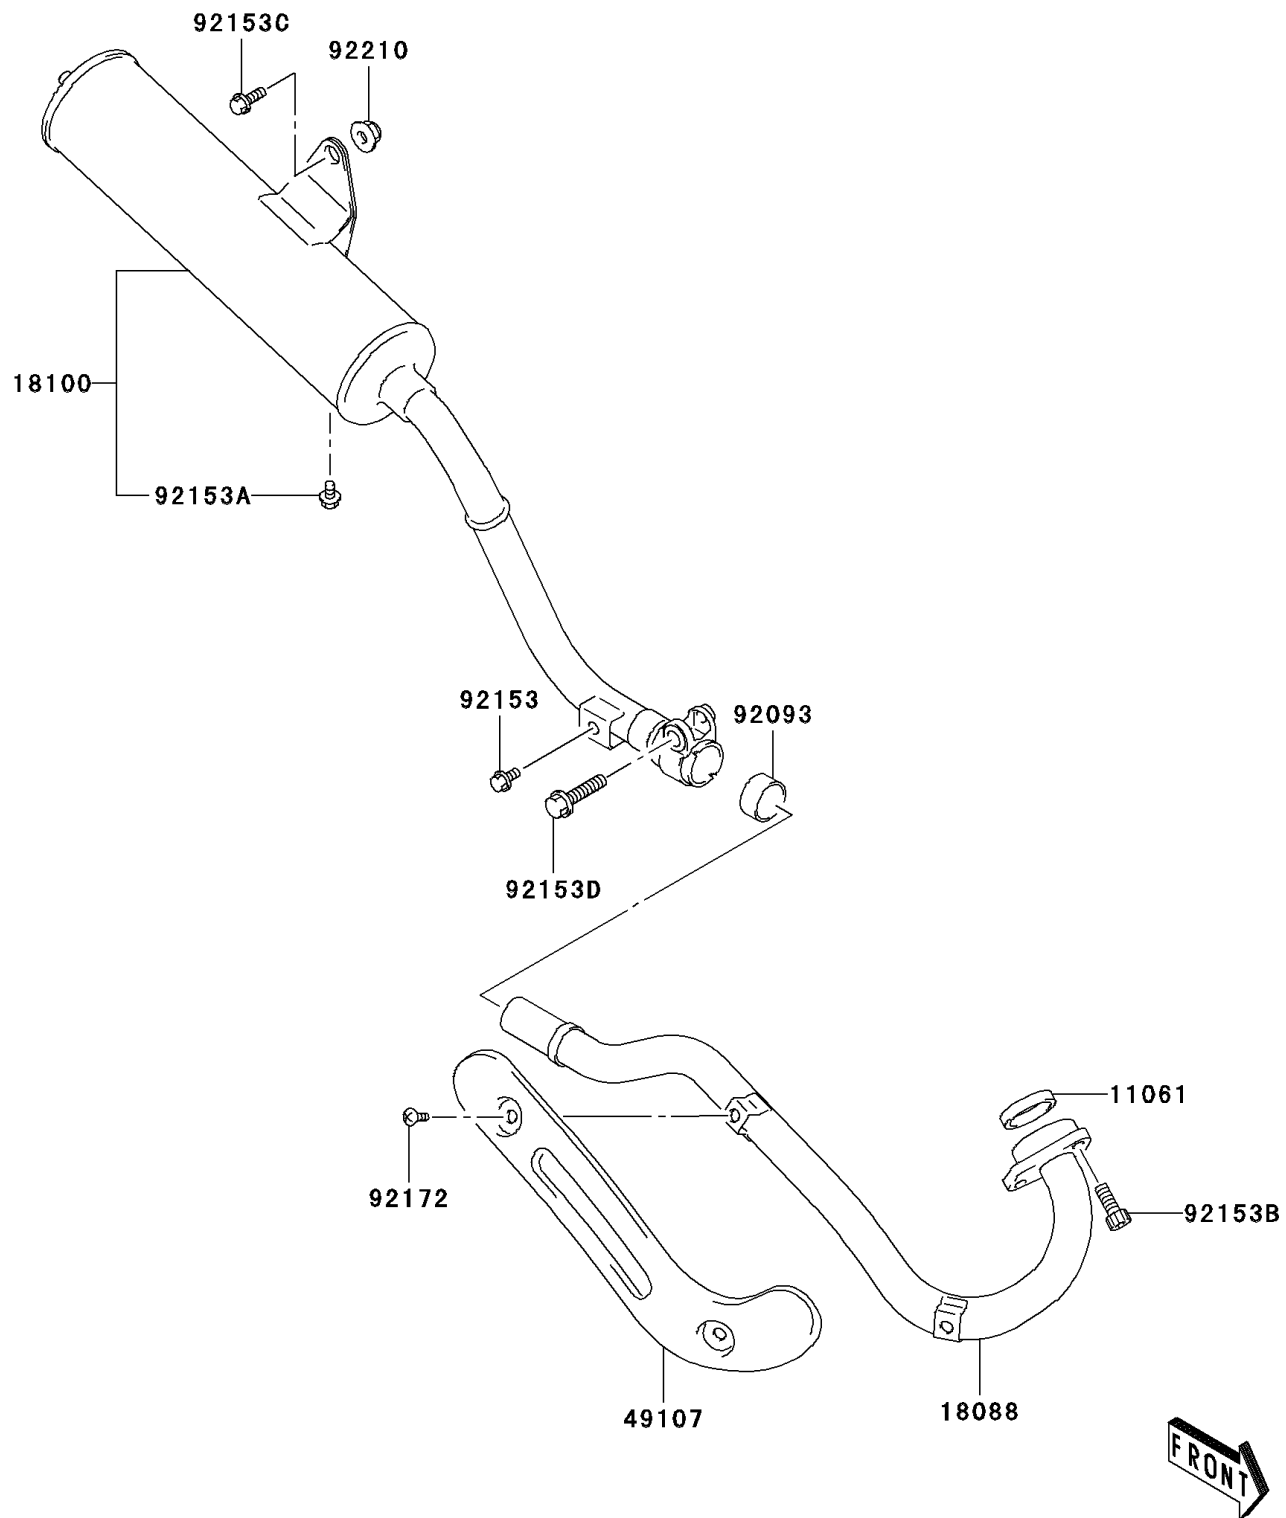

## 2006 KLX™125L PARTS DIAGRAM

Muffler(s)

E1140

## 2006 KLX™ 125L PARTS LIST

Muffler(s)

ITEM NAME	PART NUMBER	QUANTITY
GASKET,EXHAUST PIPE (Ref # 11061)	11061-S028	1
PIPE-EXHAUST (Ref # 18088)	18088-S003	1
BODY-ASSY-MUFFLER (Ref # 18100)	18100-S002	1
COVER-EXHAUST PIPE (Ref # 49107)	49107-S010	1
SEAL (Ref # 92093)	92093-S007	1
BOLT (Ref # 92153)	92153-S015	1
BOLT (Ref # 92153A)	92153-S017	1
BOLT (Ref # 92153B)	92153-S134	1
BOLT,8X23 (Ref # 92153C)	92153-S149	1
BOLT (Ref # 92153D)	92153-S372	1
SCREW,6X10 (Ref # 92172)	92172-S094	1
NUT (Ref # 92210)	92210-S029	1