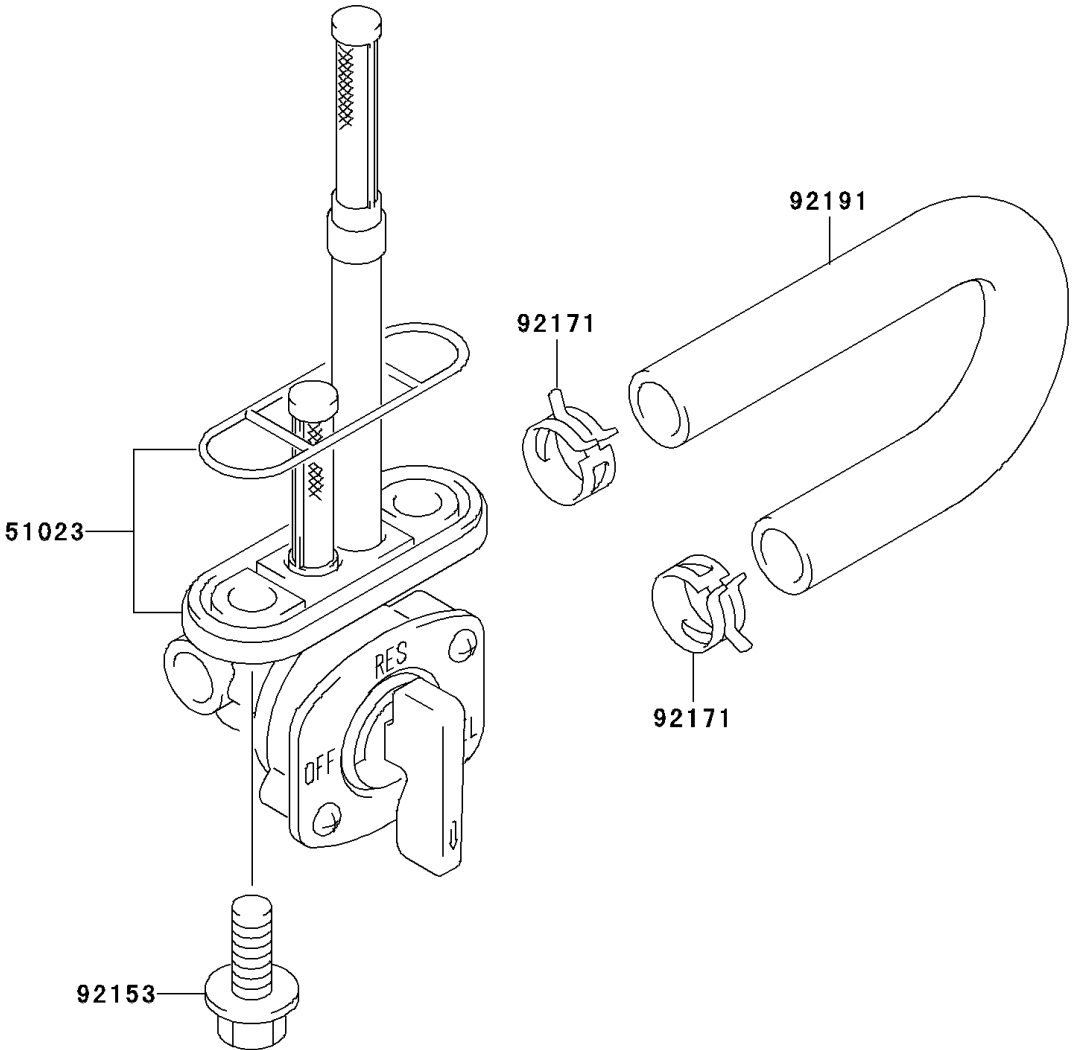

2006 KLX™125 PARTS DIAGRAM

Fuel Filter

F2141

2006 KLX™125 PARTS LIST

Fuel Filter

ITEM NAME	PART NUMBER	QUANTITY
TAP-ASSY (Ref # 51023)	51023-S003	1
BOLT (Ref # 92153)	92153-S001	1
CLAMP,FUEL HOSE (Ref # 92171)	92171-S003	1
TUBE,FUEL (Ref # 92191)	92191-S034	1