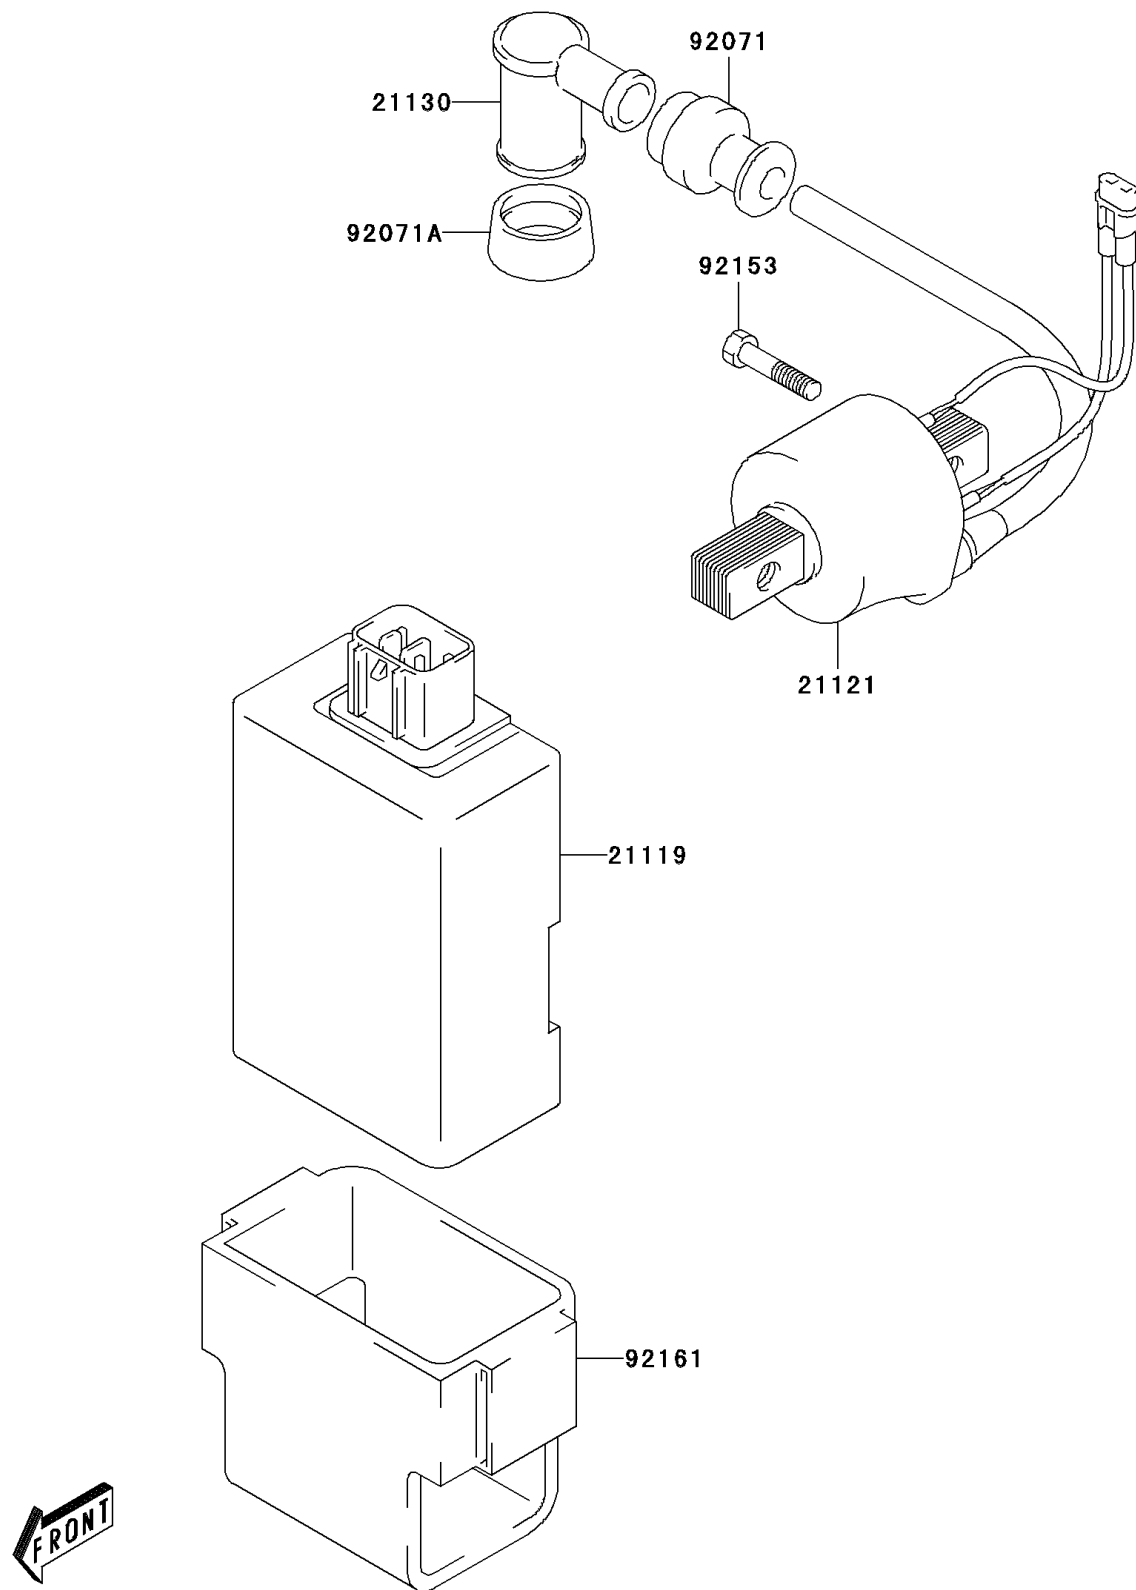

2006 KLX™125 PARTS DIAGRAM

Ignition System

E1830

2006 KLX™ 125 PARTS LIST

Ignition System

ITEM NAME	PART NUMBER	QUANTITY
IGNITER (Ref # 21119)	21119-S003	1
COIL-IGNITION (Ref # 21121)	21121-S003	1
CAP-SPARK PLUG (Ref # 21130)	21130-S003	1
GROMMET,HIGHTENSION (Ref # 92071)	92071-S004	1
GROMMET,SPARK PLUG CAP (Ref # 92071A)	92071-S013	1
BOLT (Ref # 92153)	92153-S002	1
DAMPER (Ref # 92161)	92161-S058	1