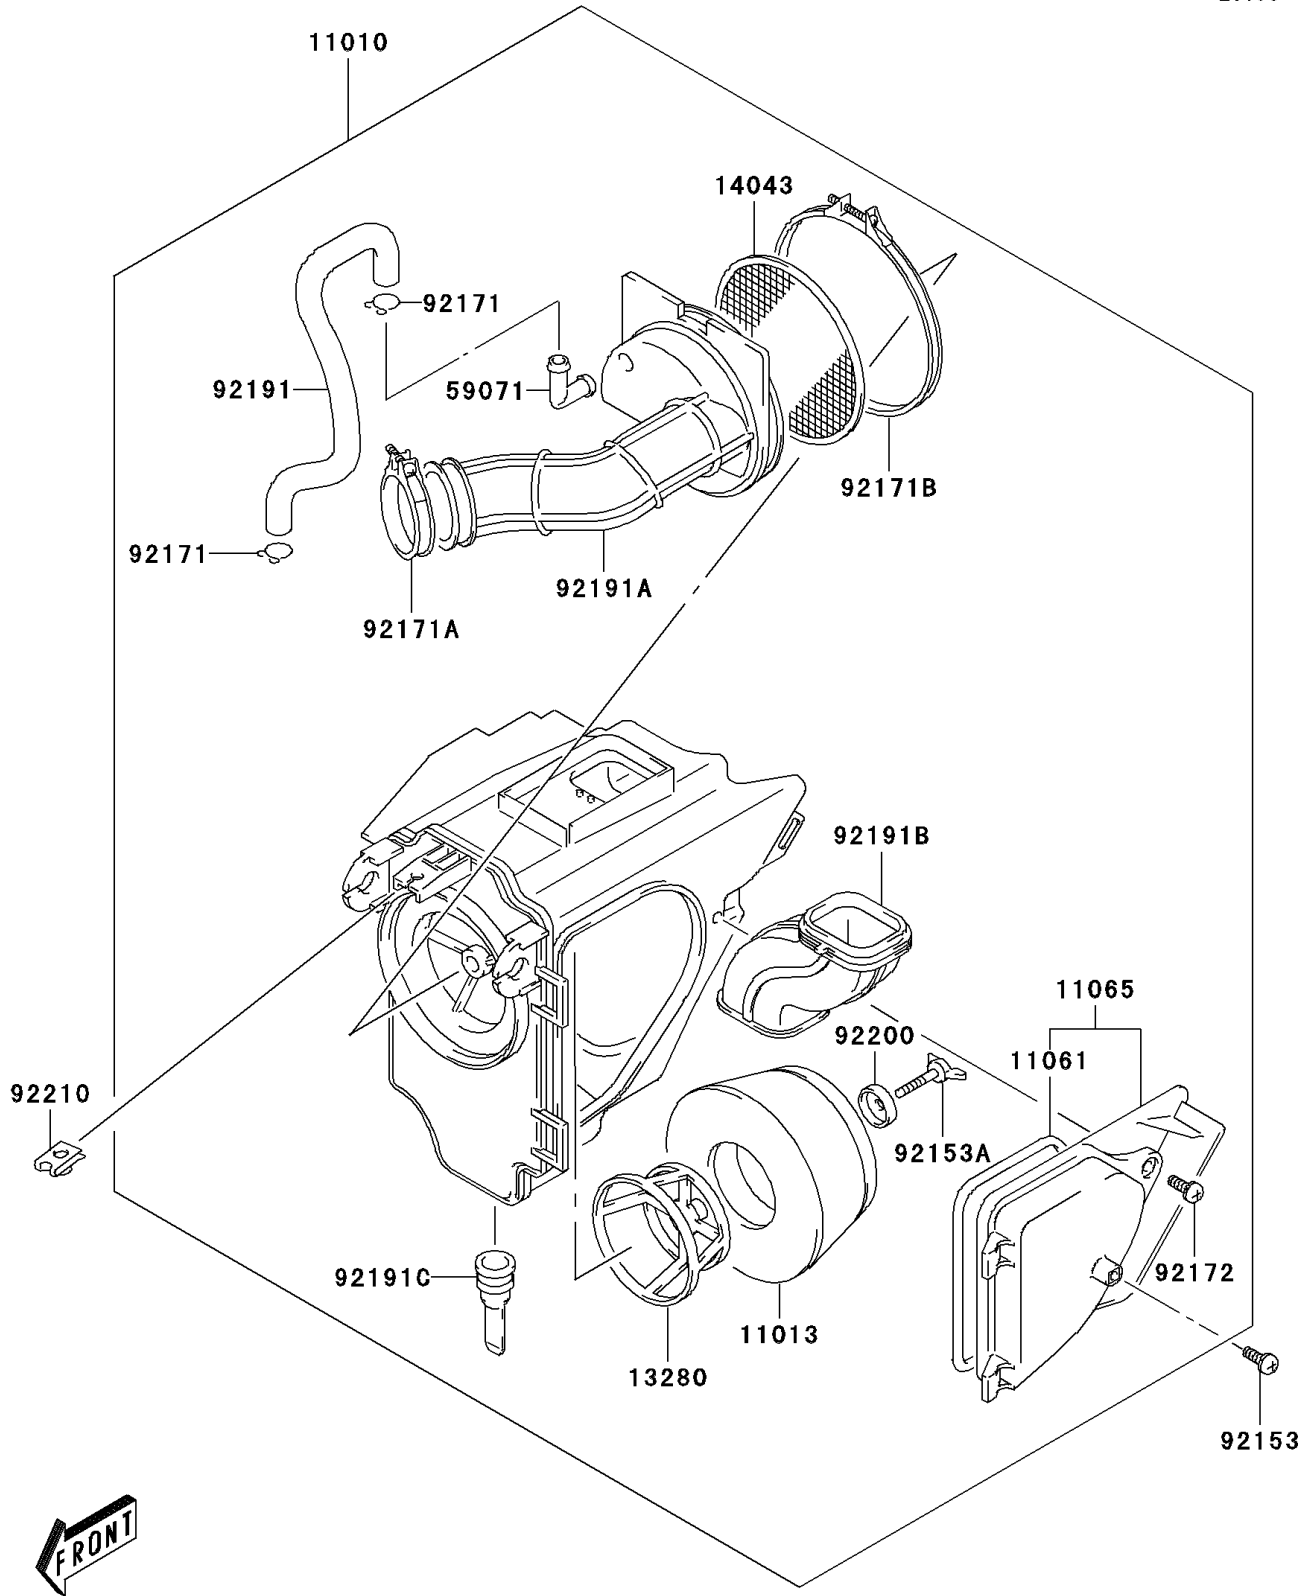

2006 KLX™125 PARTS DIAGRAM

Air Cleaner

E1130

2006 KLX™125 PARTS LIST

Air Cleaner

ITEM NAME	PART NUMBER	QUANTITY
FILTER-ASSY-AIR (Ref # 11010)	11010-S007	1
ELEMENT-AIR FILTER (Ref # 11013)	11013-S004	1
GASKET (Ref # 11061)	11061-S039	1
CAP,AIR CLEANER (Ref # 11065)	11065-S033	1
HOLDER,FILTER (Ref # 13280)	13280-S014	1
FILTER (Ref # 14043)	14043-S003	1
JOINT (Ref # 59071)	59071-S003	1
BOLT (Ref # 92153)	92153-S011	1
BOLT (Ref # 92153A)	92153-S165	1
CLAMP (Ref # 92171)	92171-S006	1
CLAMP (Ref # 92171A)	92171-S009	1
CLAMP,OUTLET TUBE (Ref # 92171B)	92171-S054	1
SCREW (Ref # 92172)	92172-S163	1
TUBE,BREATHER (Ref # 92191)	92191-S030	1
TUBE,OUTLET (Ref # 92191A)	92191-S032	1
TUBE,INLET (Ref # 92191B)	92191-S033	1
TUBE,DRAIN (Ref # 92191C)	92191-S043	1
WASHER (Ref # 92200)	92200-S076	1
NUT (Ref # 92210)	92210-S050	1