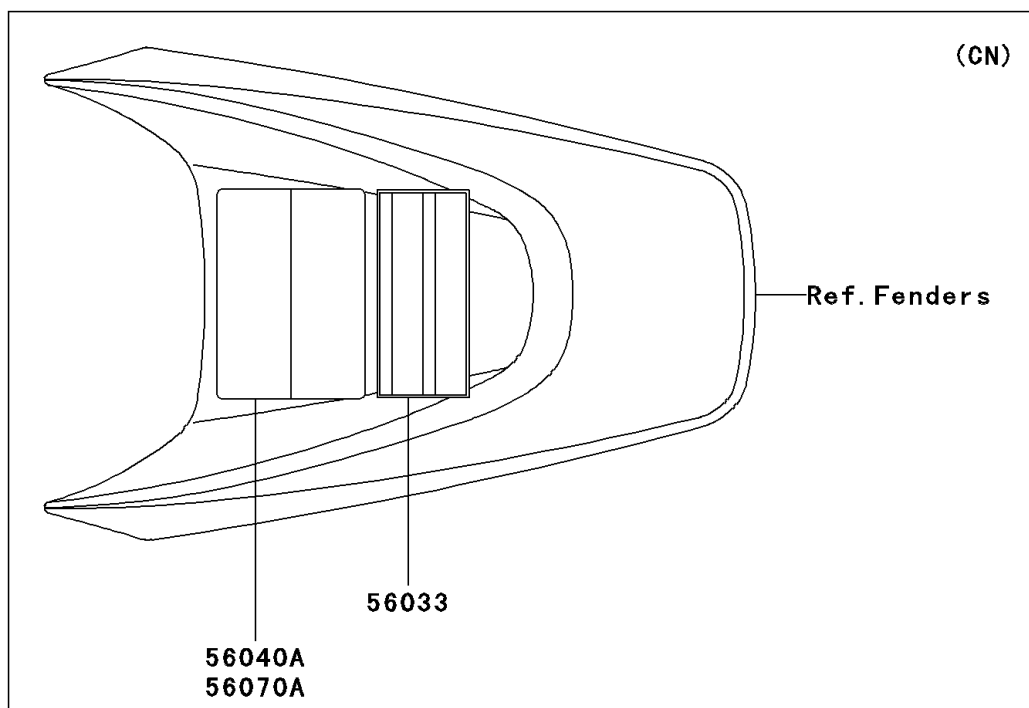

2002 KLX®110 PARTS DIAGRAM

Labels

F2860

2002 KLX®110 PARTS LIST

Labels

ITEM NAME	PART NUMBER	QUANTITY
LABEL-MANUAL,OIL&OIL FILTER (Ref # 56033)	56033-1293	1
LABEL-MANUAL,OIL&OIL FILTER (Ref # 56033A)	56033-1297	1
LABEL-WARNING,OFF-ROAD VEHICLE (Ref # 56040)	56040-1018	1
LABEL-WARNING,OFF-ROAD VEHICLE (Ref # 56040A)	56040-1304	1