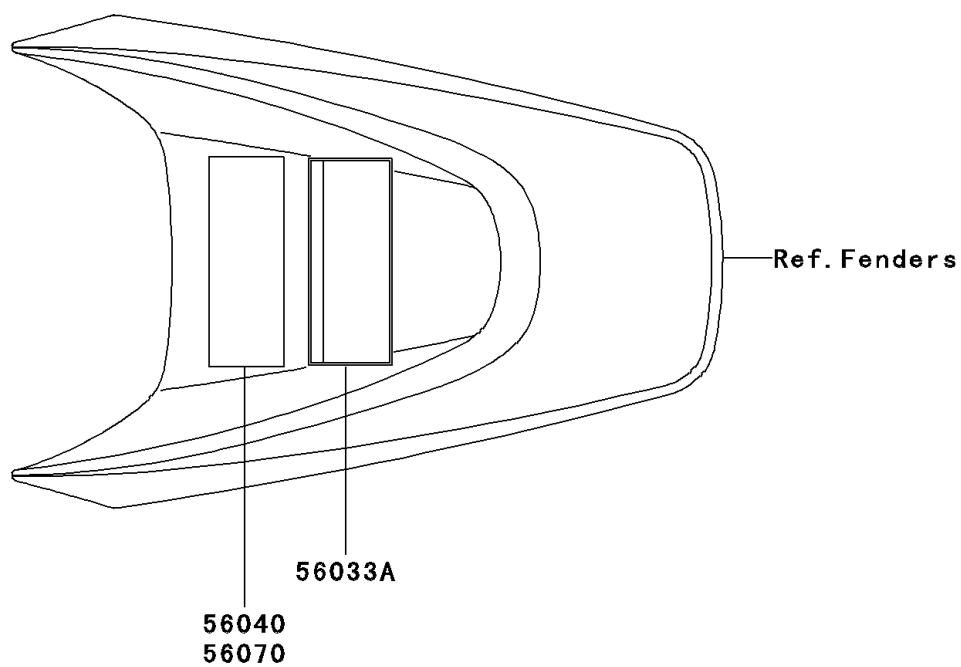

2002 KLX®110 PARTS DIAGRAM

Labels

F2860

2002 KLX®110 PARTS LIST

Labels

ITEM NAME	PART NUMBER	QUANTITY
LABEL-MANUAL,OIL&OIL FILTER (Ref # 56033)	56033-1293	1
LABEL-MANUAL,OIL&OIL FILTER (Ref # 56033A)	56033-1297	1
LABEL-WARNING,OFF-ROAD VEHICLE (Ref # 56040)	56040-1018	1
LABEL-WARNING,OFF-ROAD VEHICLE (Ref # 56040A)	56040-1304	1