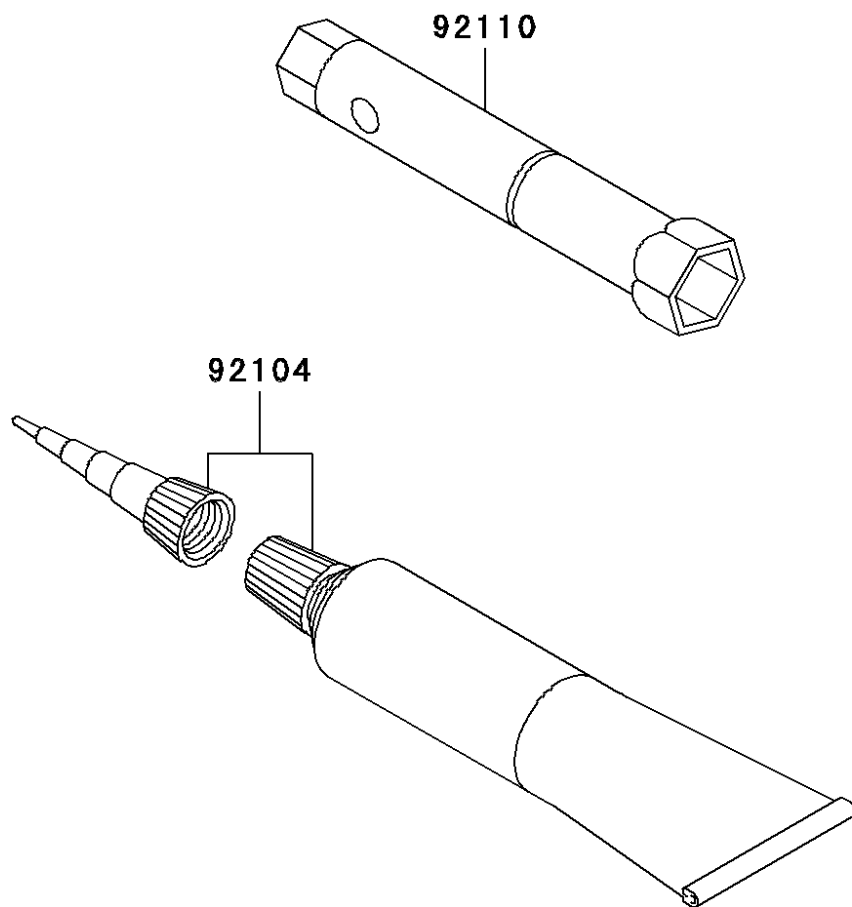

2002 KLX® 110 PARTS DIAGRAM

Owner's Tools

F2810

2002 KLX®110 PARTS LIST

Owner's Tools

ITEM NAME	PART NUMBER	QUANTITY
GASKET-LIQUID,TUBE,100G,SILVER (Ref # 92104)	92104-002	1
TOOL-WRENCH,BOX,16MM (Ref # 92110)	92110-1206	1