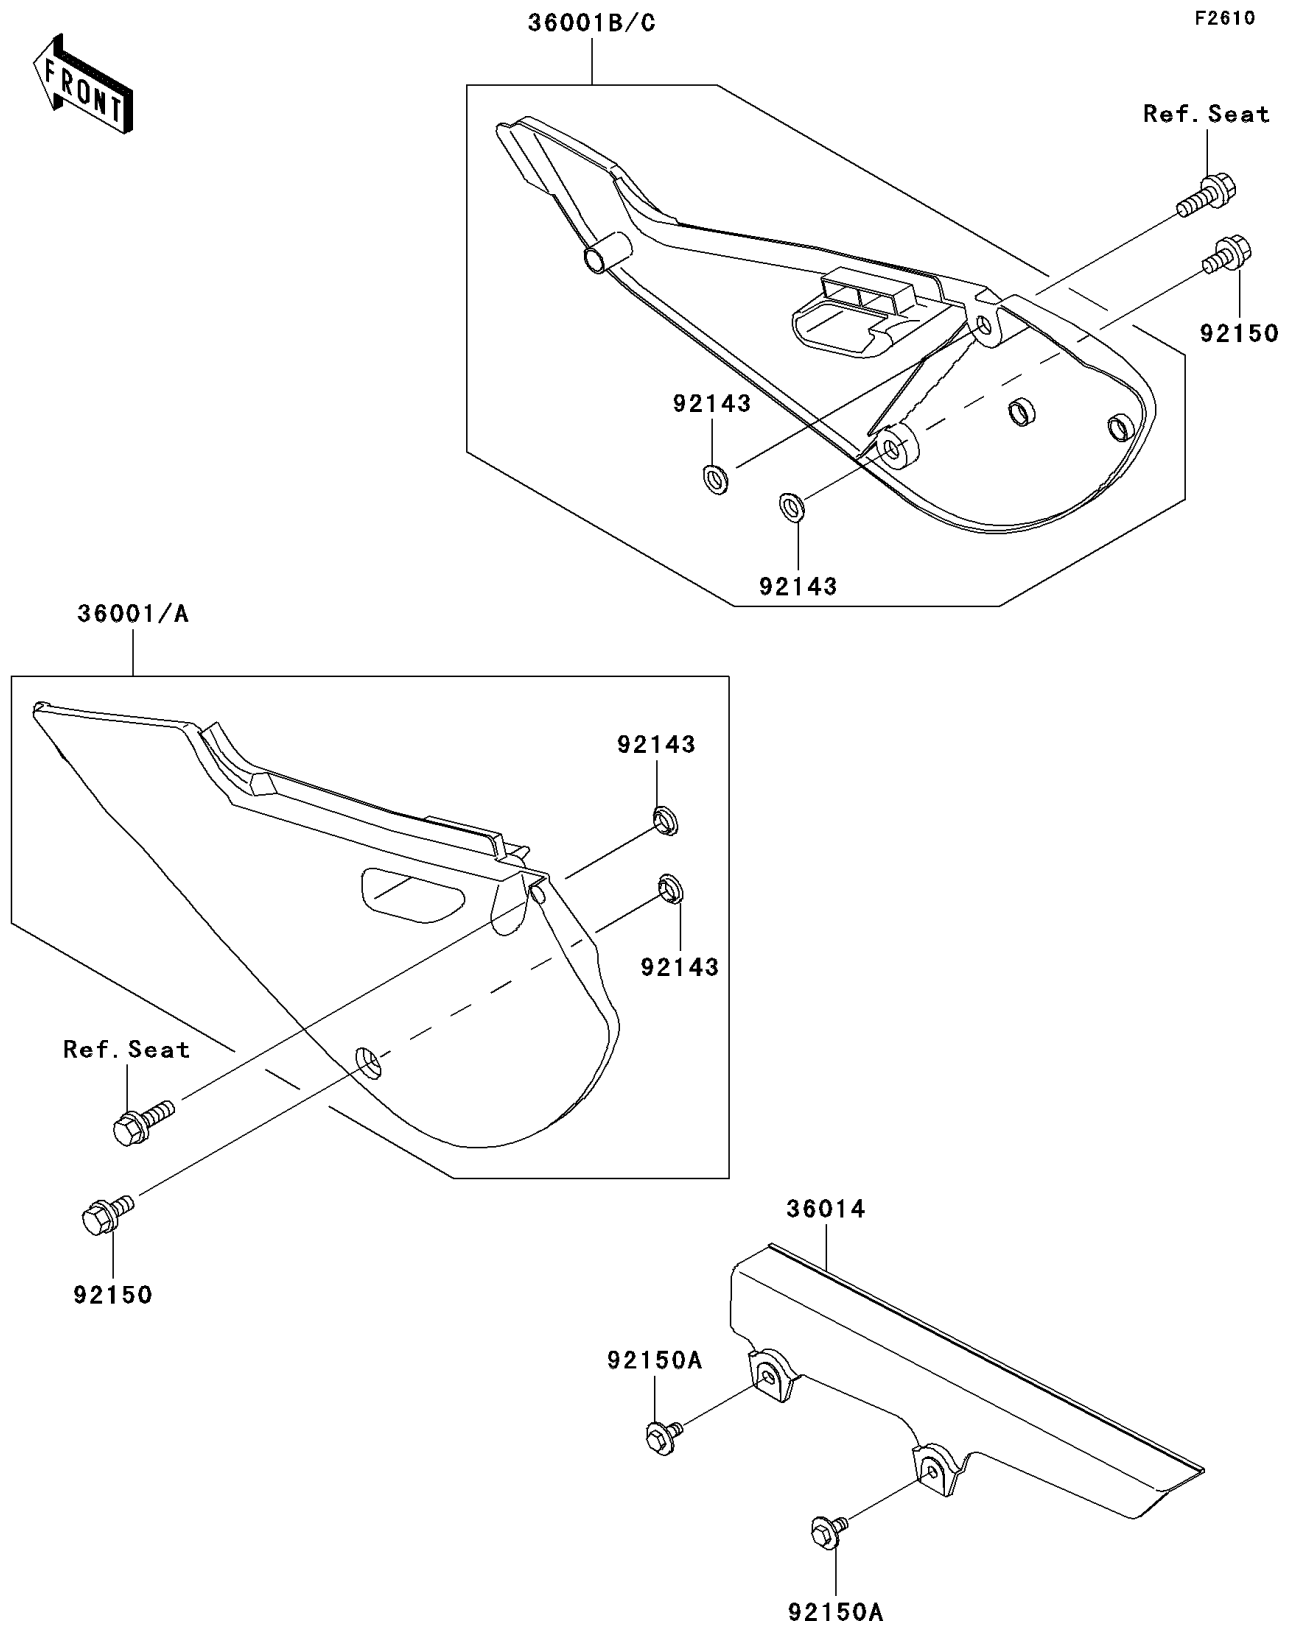

## 2002 KLX® 110 PARTS DIAGRAM

Side Covers/Chain Cover

## 2002 KLX®110 PARTS LIST

Side Covers/Chain Cover

ITEM NAME	PART NUMBER	QUANTITY
COVER-SIDE,LH,P.WHITE (Ref # 36001A)	36001-1639-6F	1
COVER-SIDE,RH,P.WHITE (Ref # 36001C)	36001-1667-6F	1
CASE-CHAIN (Ref # 36014)	36014-1258	1
COLLAR (Ref # 92143)	92143-1196	1
BOLT,6X14 (Ref # 92150)	92150-1340	1
BOLT,FLANGED,6X14 (Ref # 92150A)	92150-1689	1