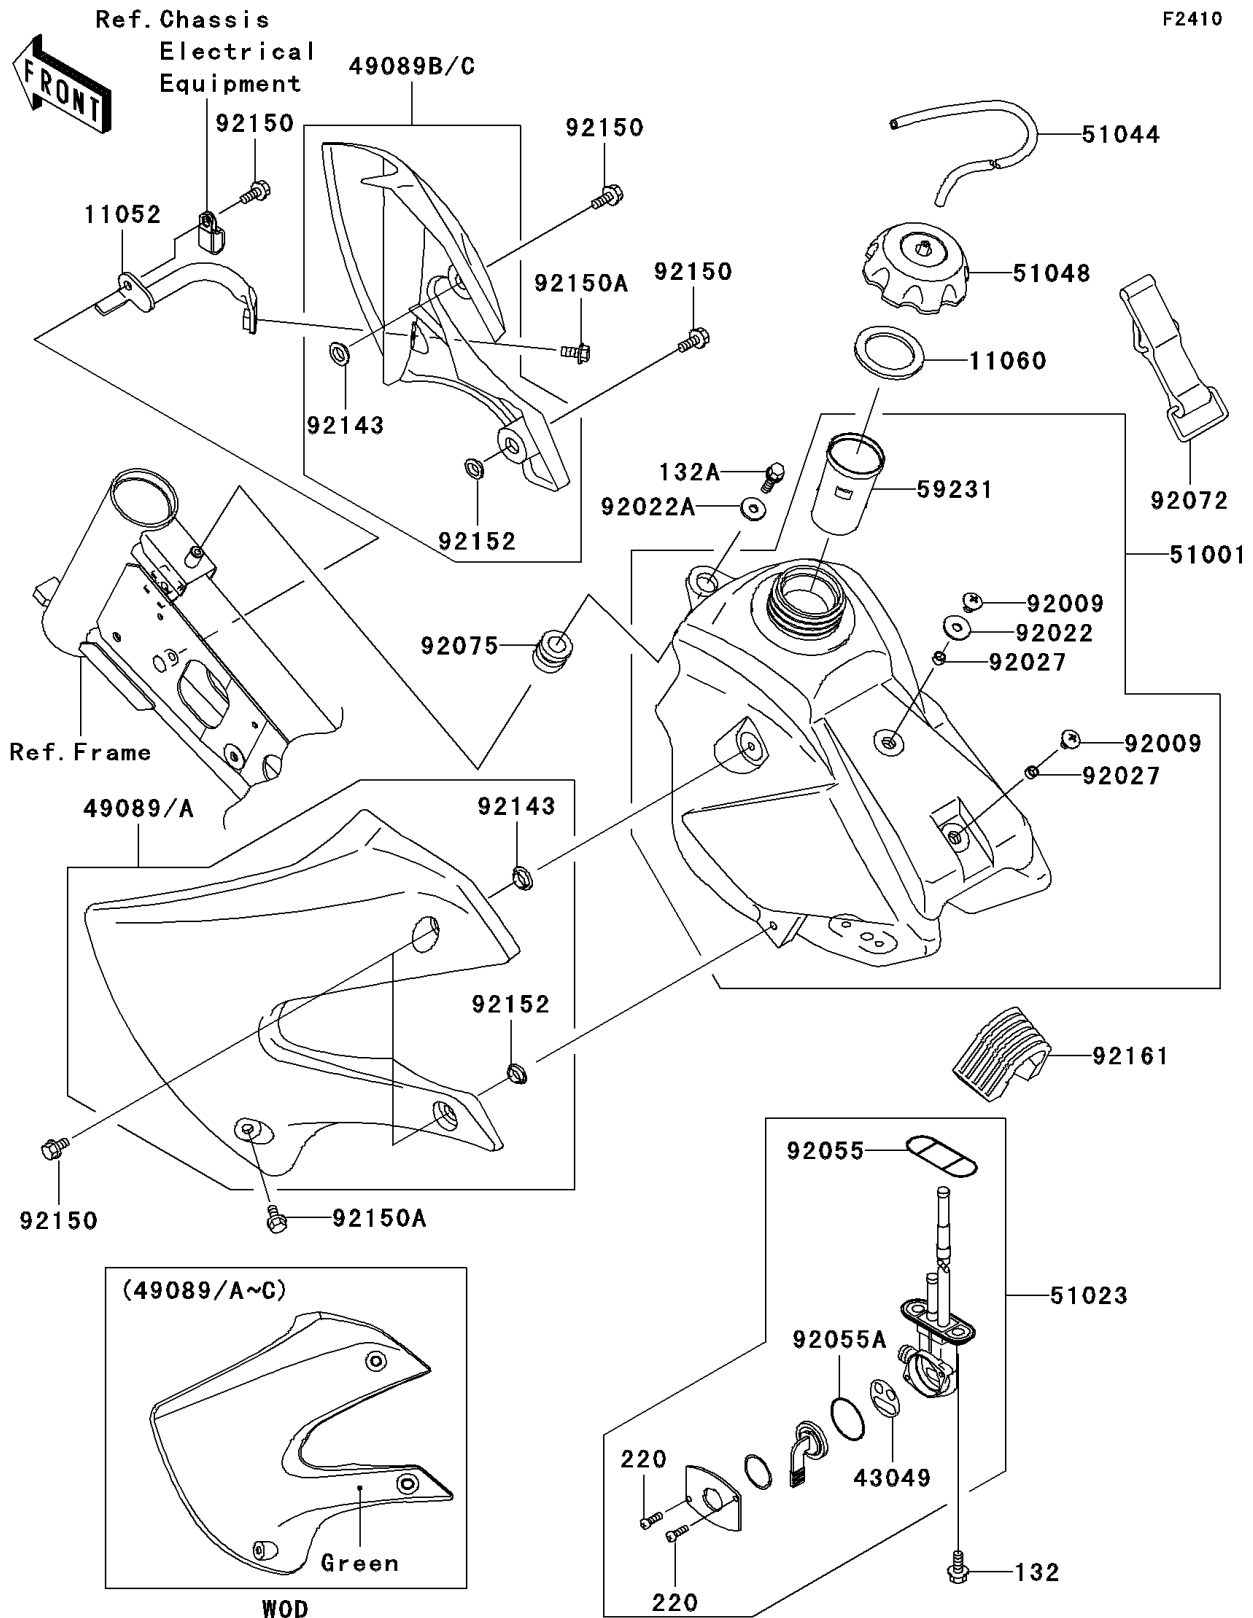

2002 KLX®110 PARTS DIAGRAM

Fuel Tank

2002 KLX®110 PARTS LIST

Fuel Tank

ITEM NAME	PART NUMBER	QUANTITY
BOLT-FLANGED-SMALL (Ref # 132)	132G0612	1
BOLT-FLANGED-SMALL (Ref # 132A)	132G0614	1
SCREW-PAN-CROS (Ref # 220)	220B0308	1
BRACKET,SHROUD,RH (Ref # 11052)	11052-1639	1
GASKET,FUEL TANK CAP (Ref # 11060)	11060-1340	1
PACKING,TAP VALVE (Ref # 43049)	43049-1091	1
SHROUD-ENGINE,LH,L.GREEN (Ref # 49089A)	49089-1144-6W	1
SHROUD-ENGINE,RH,L.GREEN (Ref # 49089C)	49089-1145-6W	1
TANK-COMP-FUEL,F.BLACK (Ref # 51001)	51001-1676-6Z	1
TAP-ASSY,FUEL (Ref # 51023)	51023-1342	1
TUBE-ASSY (Ref # 51044)	51044-1185	1
CAP-ASSY-TANK,FUEL (Ref # 51048)	51048-1124	1
FILLER (Ref # 59231)	59231-1096	1
SCREW,6X10 (Ref # 92009)	92009-1530	1
WASHER,PLAIN,6MM (Ref # 92022)	92022-165	1
WASHER,6.5X24X2 (Ref # 92022A)	92022-1690	1
COLLAR,6.2X7.8X5 (Ref # 92027)	92027-2096	1
RING-O,FUEL TAP PACKING (Ref # 92055)	92055-1348	1
RING-O,TAP LEVER (Ref # 92055A)	92055-1419	1
BAND,FUEL TANK (Ref # 92072)	92072-1229	1
DAMPER (Ref # 92075)	92075-1787	1
COLLAR (Ref # 92143)	92143-1196	1
BOLT,6X12 (Ref # 92150)	92150-1435	1
BOLT,FLANGED,6X16 (Ref # 92150A)	92150-1506	1
COLLAR (Ref # 92152)	92152-1235	1
DAMPER,FUEL TANK,RR (Ref # 92161)	92161-1077	1