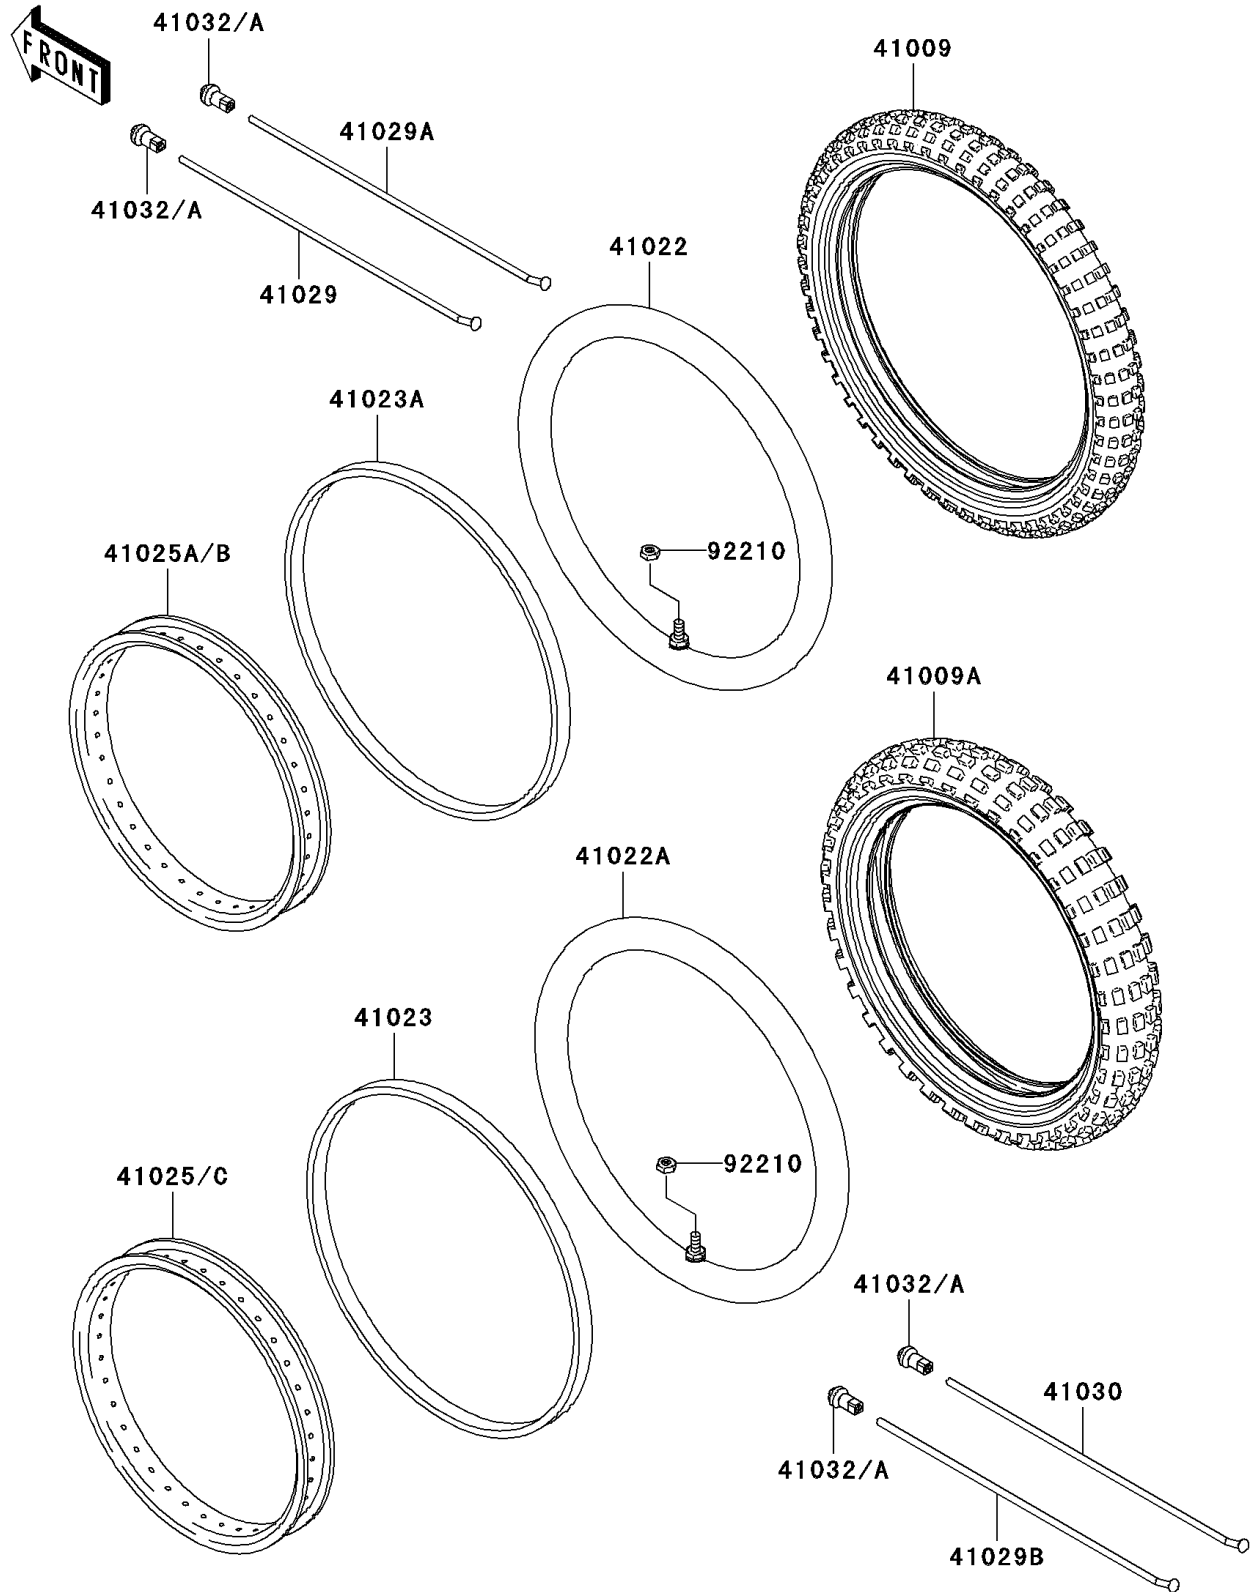

2002 KLX® 110 PARTS DIAGRAM

Wheels/Tires

F2210

2002 KLX® 110 PARTS LIST

Wheels/Tires

ITEM NAME	PART NUMBER	QUANTITY
TIRE,FR,2.50-14 4PR,C-803(CHEN (Ref # 41009)	41009-1404	1
TIRE,RR,3.00-12 4PR,C-803(CHEN (Ref # 41009A)	41009-1405	1
TUBE-TIRE,2.50-14(CHENG SHIN) (Ref # 41022)	41022-1239	1
TUBE-TIRE,3.00-12(CHENG SHIN) (Ref # 41022A)	41022-1240	1
BAND-RIM,80/100-12(D) (Ref # 41023)	41023-1066	1
BAND-RIM,80/100-14(D) (Ref # 41023A)	41023-1068	1
RIM,FR,1.40X14 (Ref # 41025B)	41025-1070	1
RIM,RR,1.60X12 (Ref # 41025C)	41025-1434	1
SPOKE-INNER,FR,144MMX118D (Ref # 41029)	41029-1067	1
SPOKE-INNER,FR,133.5MMX97D (Ref # 41029A)	41029-1068	1
SPOKE-INNER,RR,98MMX105.5D (Ref # 41029B)	41029-1329	1
SPOKE-OUTER,RR,98MMX77.5D (Ref # 41030)	41030-1182	1
NIPPLE-SPOKE (Ref # 41032A)	41032-1055	1
NUT (Ref # 92210)	92210-1371	1