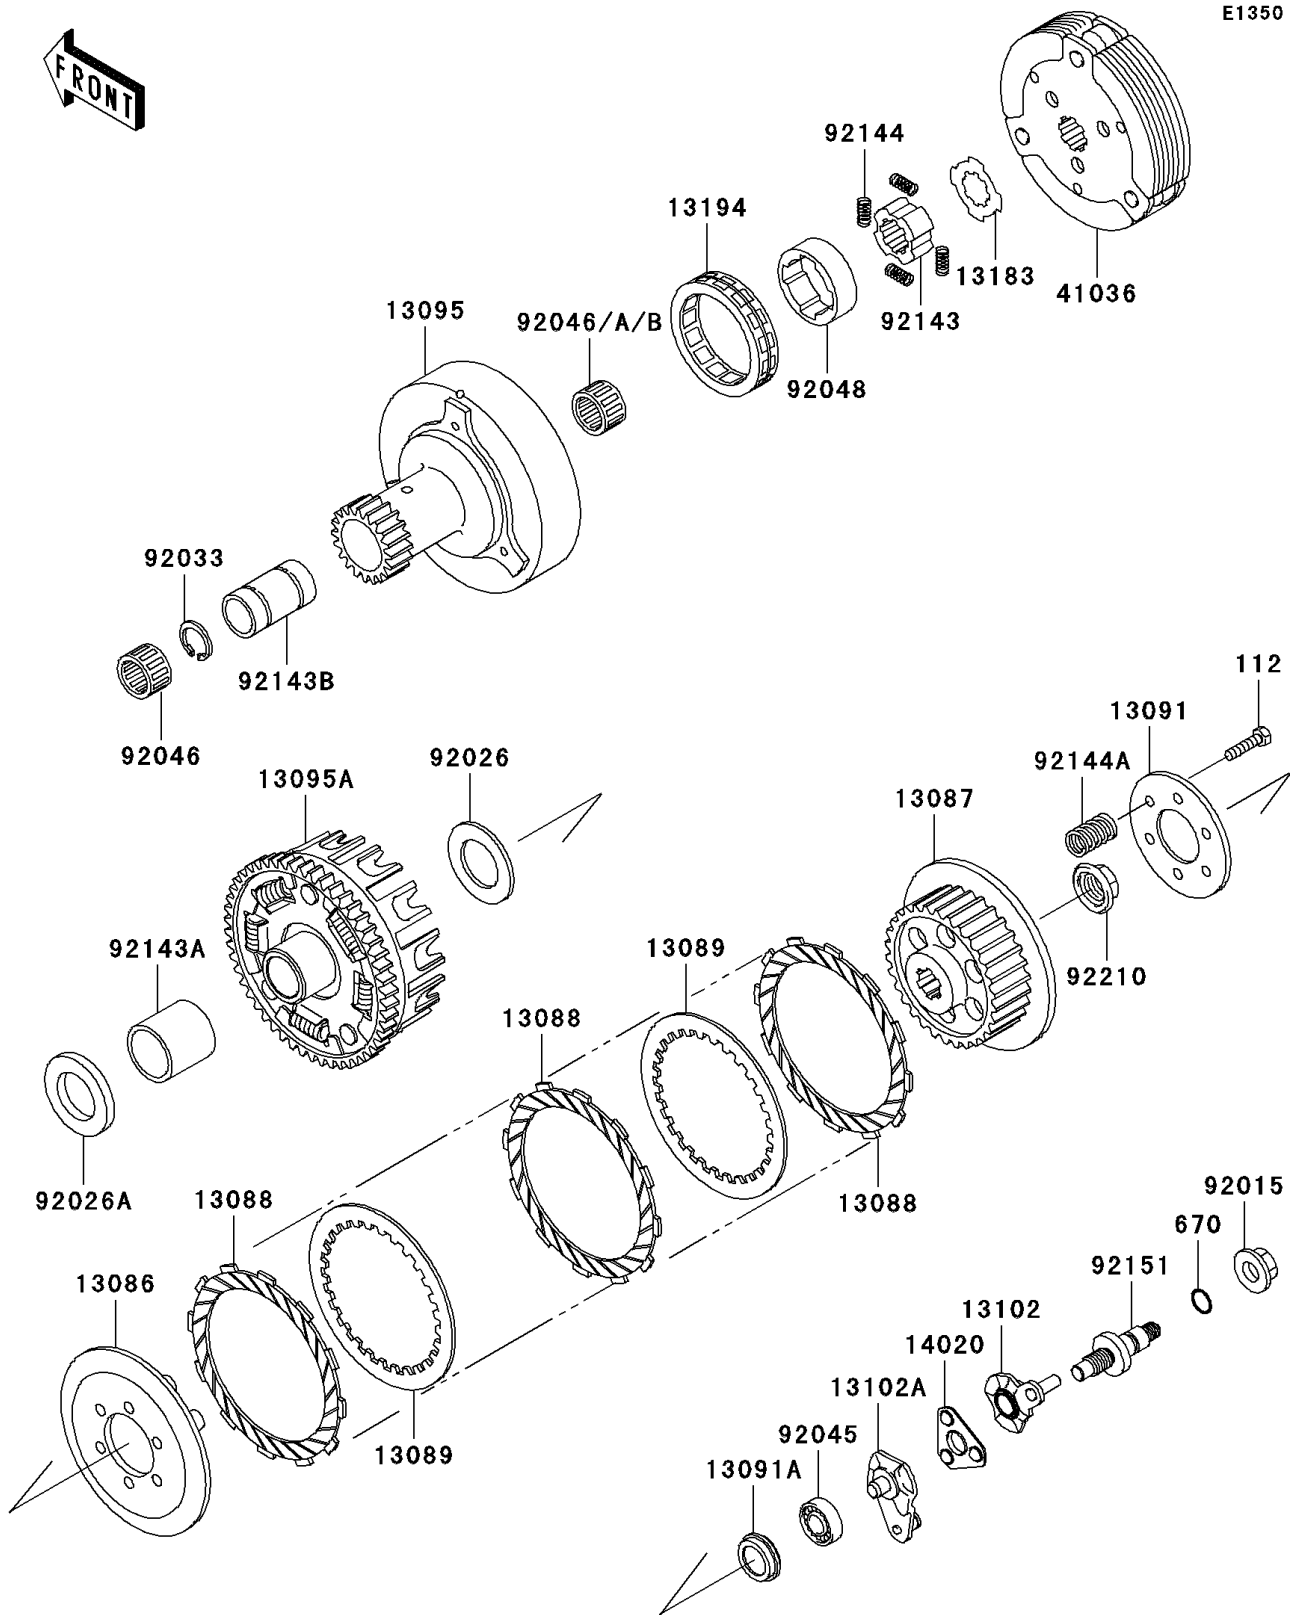

## 2002 KLX® 110 PARTS DIAGRAM

Clutch(A1)

## 2002 KLX® 110 PARTS LIST

Clutch(A1)

ITEM NAME	PART NUMBER	QUANTITY
BOLT-UPSET (Ref # 112)	112G0520	1
O RING,8MM (Ref # 670)	670B1508	1
WHEEL-CLUTCH (Ref # 13086)	13086-1065	1
HUB-CLUTCH (Ref # 13087)	13087-1151	1
PLATE-FRICTION (Ref # 13088)	13088-1111	1
PLATE-CLUTCH (Ref # 13089)	13089-1087	1
HOLDER,CLUTCH (Ref # 13091)	13091-1782	1
HOLDER (Ref # 13091A)	13091-1787	1
HOUSING-COMP-CLUTCH (Ref # 13095)	13095-1309	1
HOUSING-COMP-CLUTCH (Ref # 13095A)	13095-1413	1
RELEASE-COMP-CLUTCH (Ref # 13102)	13102-1135	1
RELEASE-COMP-CLUTCH (Ref # 13102A)	13102-1136	1
PLATE (Ref # 13183)	13183-1480	1
CLUTCH-ONEWAY (Ref # 13194)	13194-1103	1
RETAINER (Ref # 14020)	14020-1100	1
HUB-ASSY,CLUTCH (Ref # 41036)	41036-1153	1
NUT,FLANGED,8MM (Ref # 92015)	92015-1408	1
SPACER,17.3X30X2.0 (Ref # 92026)	92026-1415	1
SPACER (Ref # 92026A)	92026-1464	1
RING-SNAP (Ref # 92033)	92033-1240	1
BEARING-BALL,#628 (Ref # 92045)	92045-1123	1
BEARING-NEEDLE,BLUE (Ref # 92046)	92046-1223	1
BEARING-NEEDLE,RED (Ref # 92046A)	92046-1224	1
BEARING-NEEDLE,WHITE (Ref # 92046B)	92046-1225	1
RACE (Ref # 92048)	92048-1074	1
COLLAR (Ref # 92143)	92143-1661	1
COLLAR (Ref # 92143A)	92143-1663	1
COLLAR (Ref # 92143B)	92143-1696	1
SPRING (Ref # 92144)	92144-1556	1

## 2002 KLX®110 PARTS LIST

Clutch(A1)

ITEM NAME	PART NUMBER	QUANTITY
SPRING,CLUTCH (Ref # 92144A)	92144-1880	1
BOLT,CLUTCH RELEASE (Ref # 92151)	92151-1069	1
NUT,14MM (Ref # 92210)	92210-1374	1