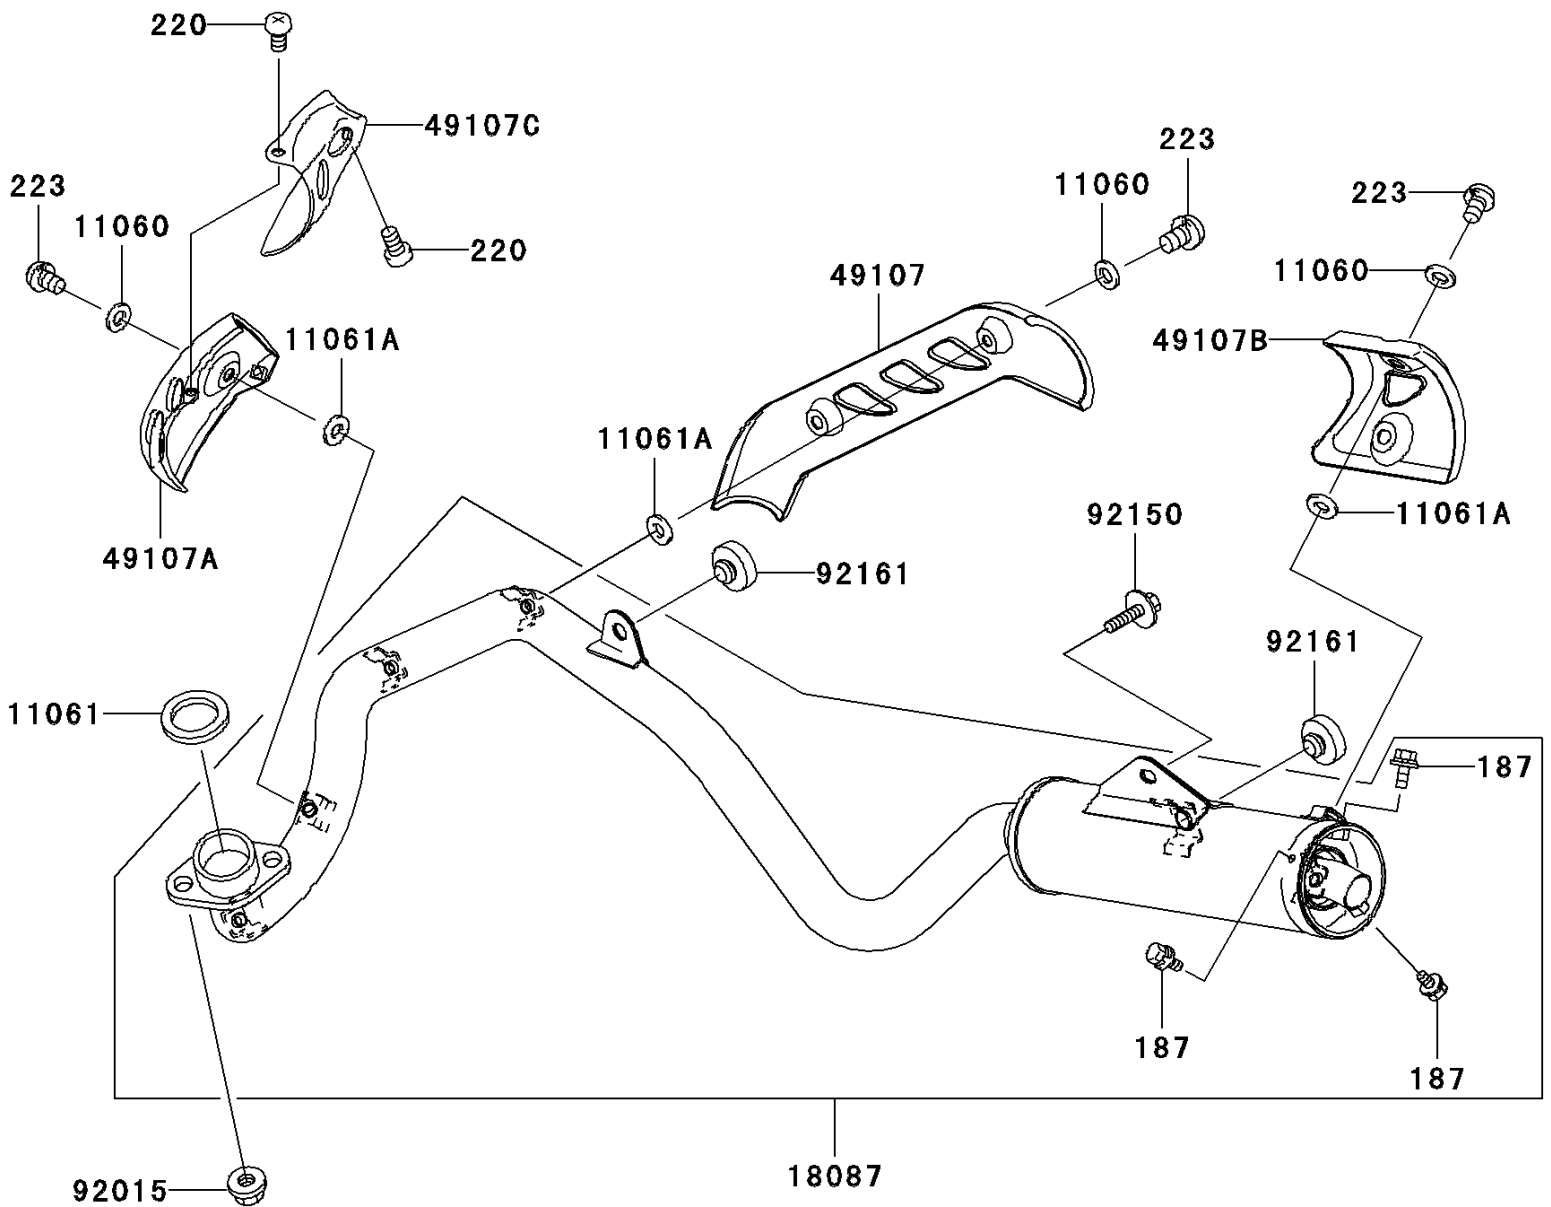

2002 KLX® 110 PARTS DIAGRAM

Muffler(s)

E1140

2002 KLX® 110 PARTS LIST

Muffler(s)

| ITEM NAME | PART NUMBER | QUANTITY |
|-----------------------------------|-------------|----------|
| BOLT-UPSET-WSP (Ref # 187) | 187B0612 | 1 |
| SCREW-PAN-CROSS (Ref # 220) | 220F0508 | 1 |
| SCREW-PAN-WS-CROS (Ref # 223) | 223C0610 | 1 |
| GASKET,6.2X11.5X1.5 (Ref # 11060) | 11060-1109 | 1 |
| GASKET,EXHAUST PIPE (Ref # 11061) | 11061-1112 | 1 |
| GASKET,5.8X12X1.5 (Ref # 11061A) | 11061-1148 | 1 |
| MUFFLER (Ref # 18087) | 18087-1168 | 1 |
| COVER-EXHAUST PIPE (Ref # 49107) | 49107-1213 | 1 |
| COVER-EXHAUST PIPE (Ref # 49107A) | 49107-1217 | 1 |
| COVER-EXHAUST PIPE (Ref # 49107B) | 49107-1218 | 1 |
| COVER-EXHAUST PIPE (Ref # 49107C) | 49107-1221 | 1 |
| NUT (Ref # 92015) | 92015-1331 | 1 |
| BOLT,FLANGED,6X25 (Ref # 92150) | 92150-1507 | 1 |
| DAMPER,MUFFLER (Ref # 92161) | 92161-1284 | 1 |