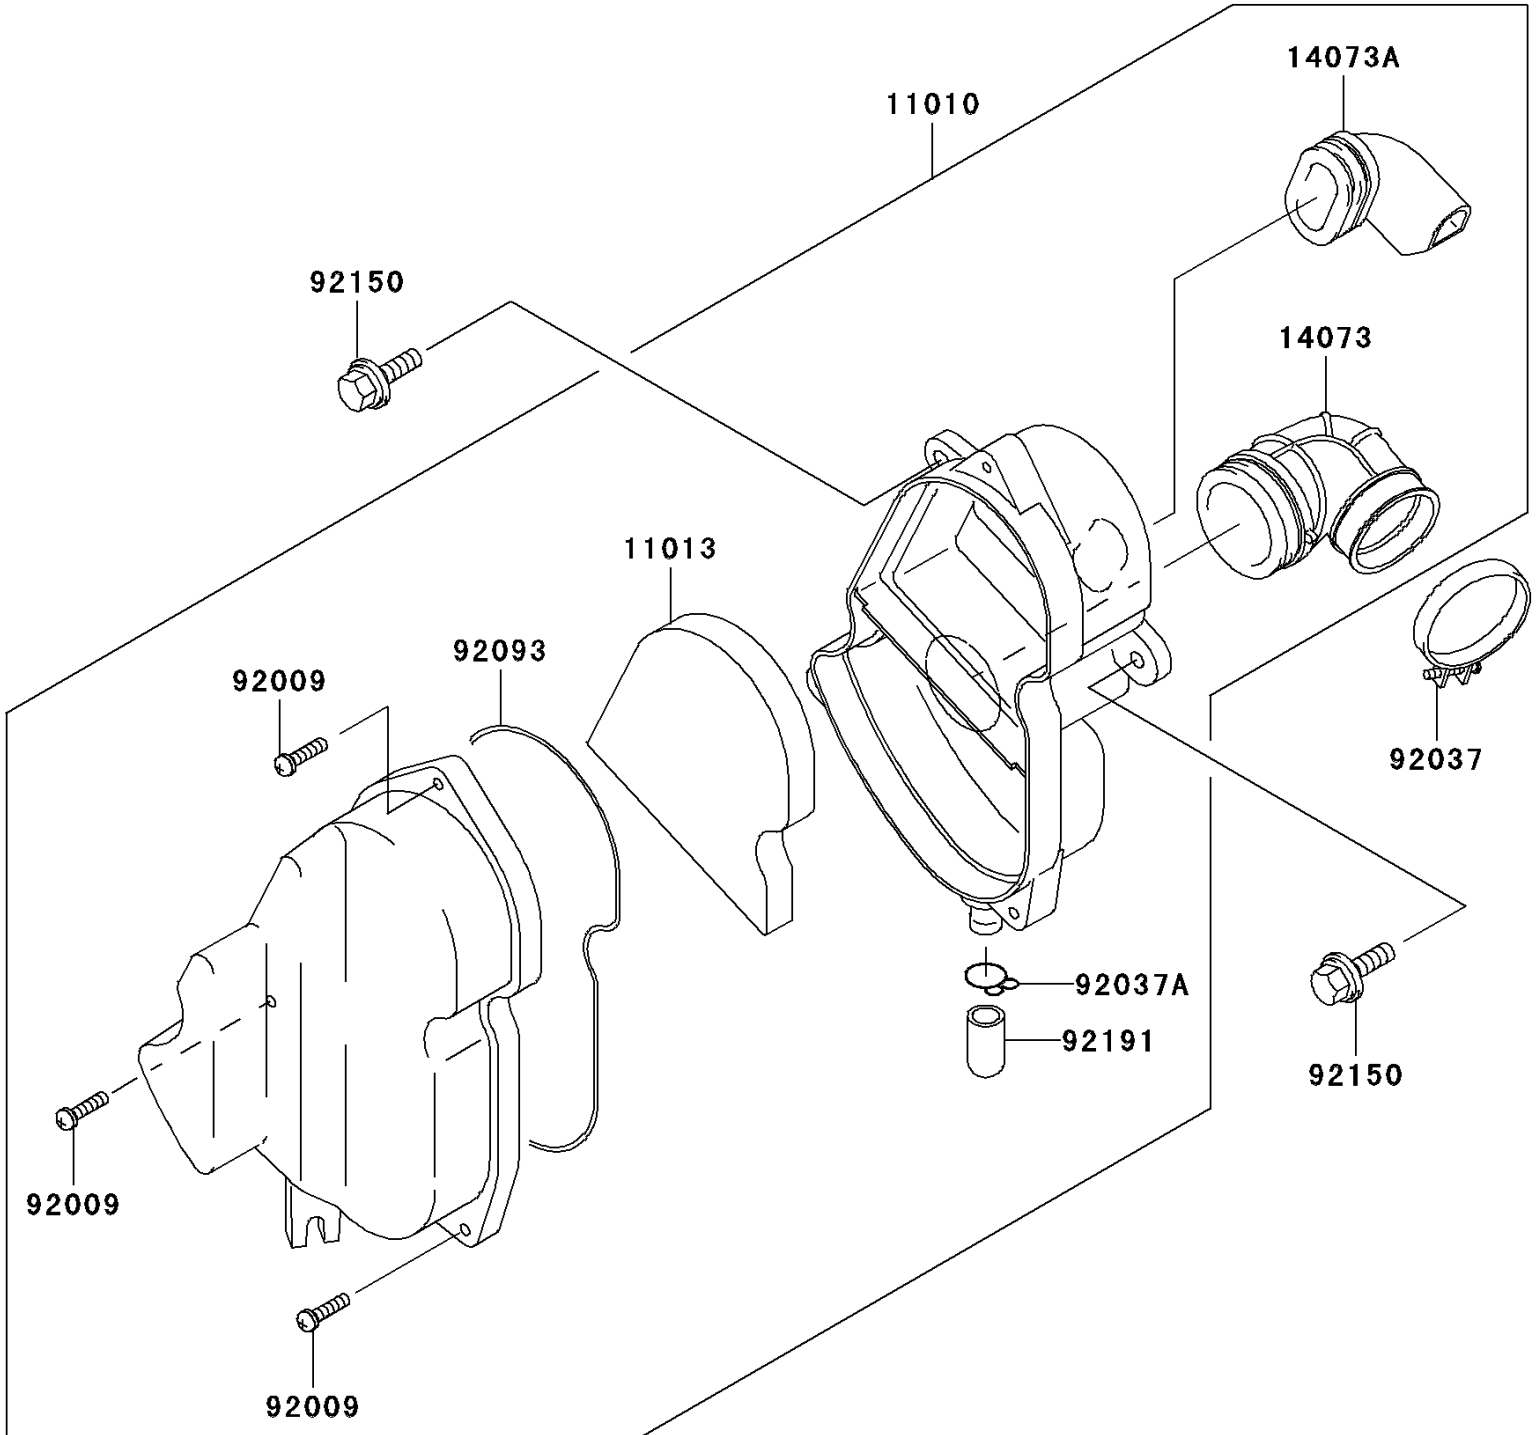

2002 KLX® 110 PARTS DIAGRAM

Air Cleaner

E1130

2002 KLX® 110 PARTS LIST

Air Cleaner

ITEM NAME	PART NUMBER	QUANTITY
FILTER-ASSY-AIR (Ref # 11010)	11010-1773	1
ELEMENT-AIR FILTER (Ref # 11013)	11013-1294	1
DUCT,CARBURETOR (Ref # 14073)	14073-1819	1
DUCT,IN (Ref # 14073A)	14073-1820	1
SCREW,M5X20 (Ref # 92009)	92009-1990	1
CLAMP (Ref # 92037)	92037-1305	1
CLAMP,14.5MM (Ref # 92037A)	92037-1900	1
SEAL,AIR CLEANER (Ref # 92093)	92093-1560	1
BOLT,6X20 (Ref # 92150)	92150-1339	1
TUBE (Ref # 92191)	92191-1704	1