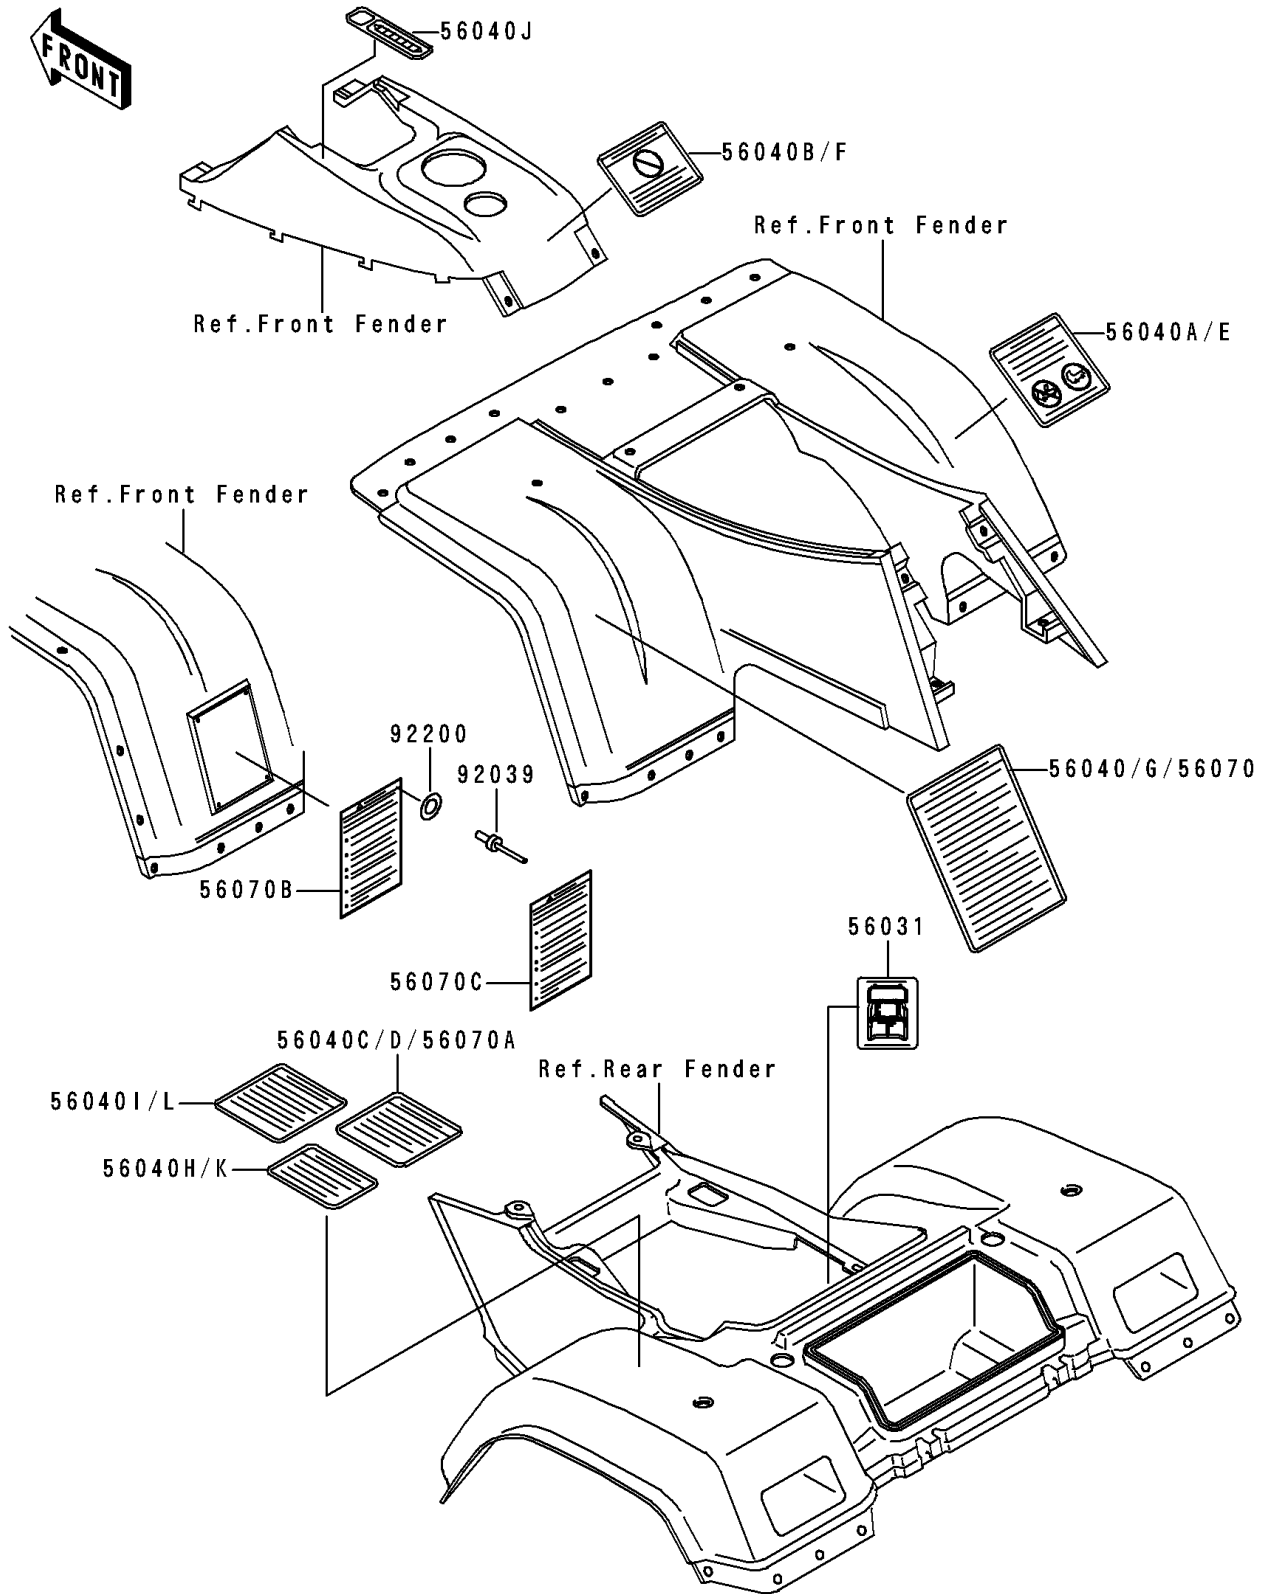

1996 Bayou® 400 4x4 PARTS DIAGRAM

Labels

F2860

1996 Bayou® 400 4x4 PARTS LIST

Labels

ITEM NAME	PART NUMBER	QUANTITY
LABEL-MANUAL,BATTERY VENT (Ref # 56031)	56031-1806	1
LABEL-WARNING,SERIOUS INJURY (Ref # 56040)	56040-1256	1
LABEL-WARNING,TRANSPORT (Ref # 56040A)	56040-1261	1
LABEL-WARNING,UNDER 16 (Ref # 56040B)	56040-1276	1
LABEL-WARNING,NO PASSENGER (Ref # 56040C)	56040-1277	1
LABEL-WARNING,TIRE INFO (Ref # 56040H)	56040-1330	1
LABEL-WARNING,MAX VEHICLE LOAD (Ref # 56040I)	56040-1331	1
LABEL-WARNING,SHIFT PATTERN (Ref # 56040J)	56040-1332	1
LABEL-WARNING,NO PASSENGER (Ref # 56040D)	56040-1280	1
LABEL-WARNING,TRANSPORT (Ref # 56040E)	56040-1283	1
LABEL-WARNING,AGE (Ref # 56040F)	56040-1325	1
LABEL-WARNING,GENERAL (Ref # 56040G)	56040-1326	1
LABEL-WARNING,TIRE INFO (Ref # 56040K)	56040-1337	1
LABEL-WARNING,MAX VEHICLE LOAD (Ref # 56040L)	56040-1338	1