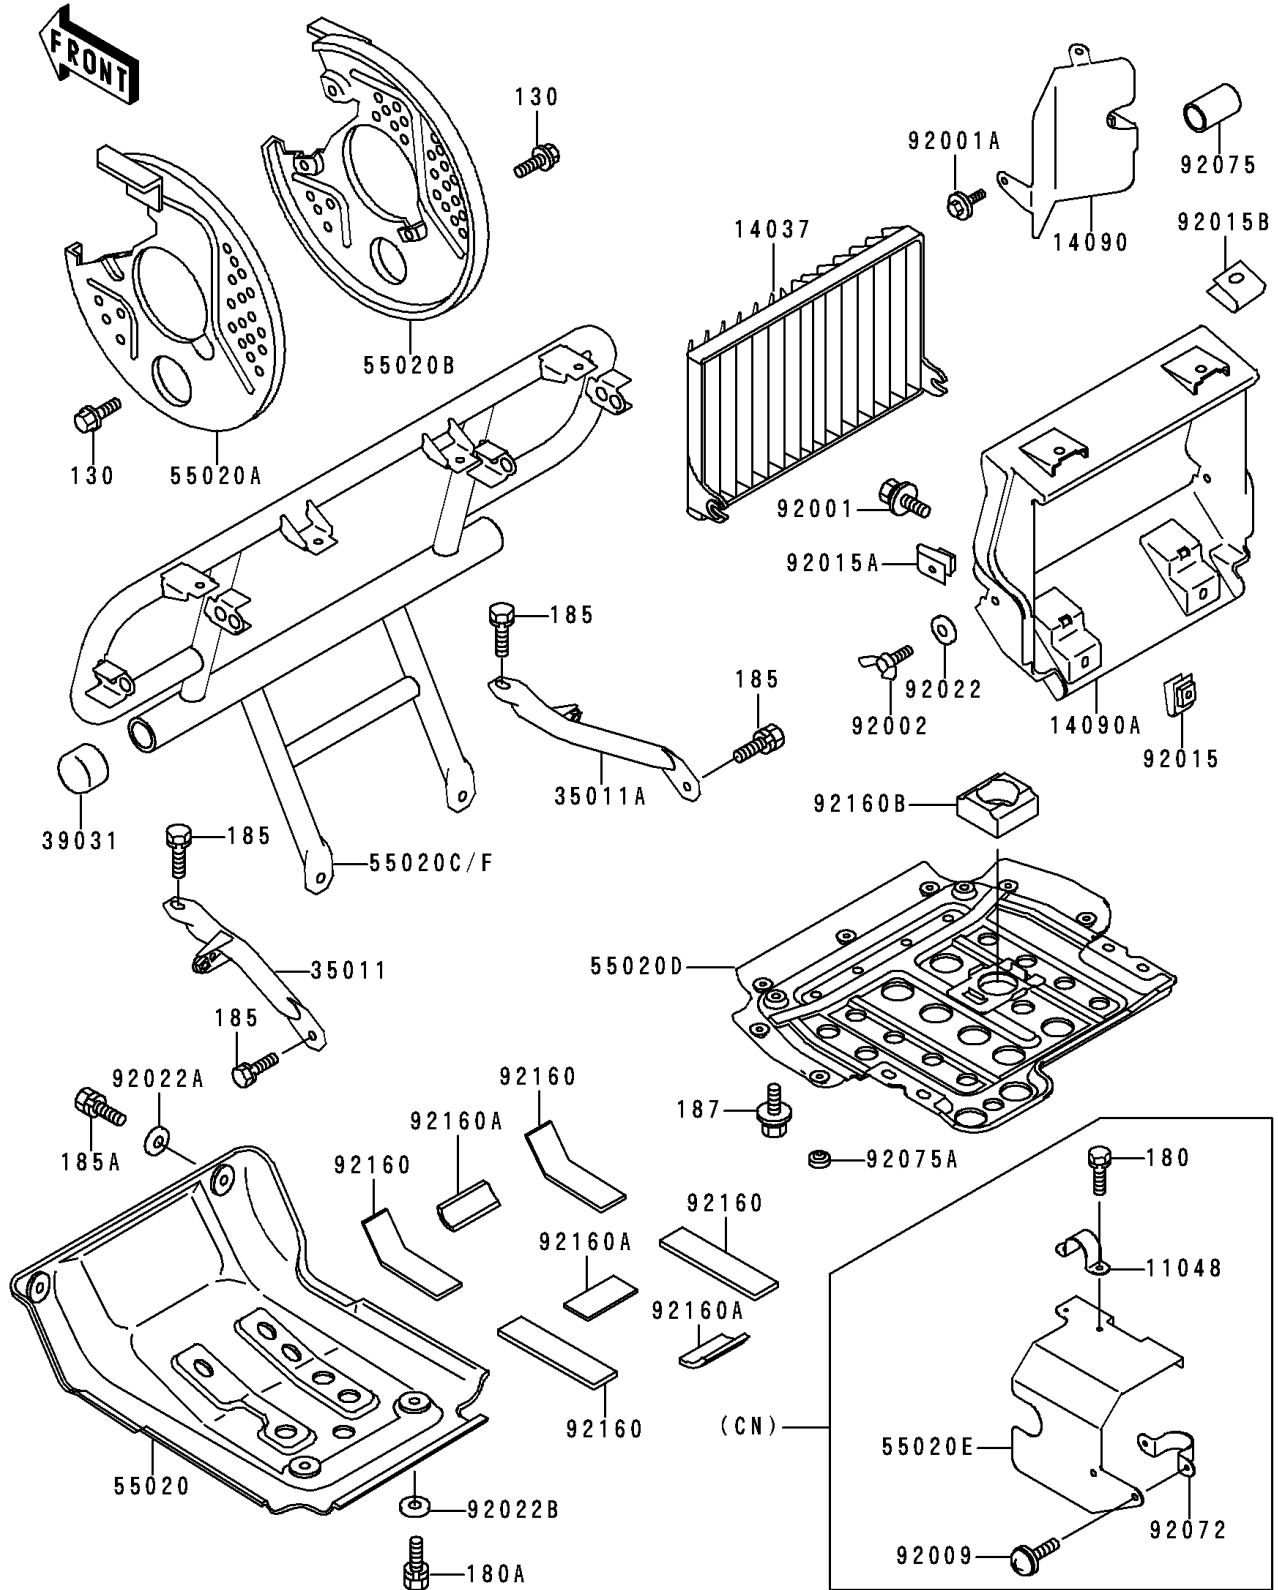

## 1996 Bayou® 400 4x4 PARTS DIAGRAM

Guard(s)

F2680

## 1996 Bayou® 400 4x4 PARTS LIST

Guard(s)

ITEM NAME	PART NUMBER	QUANTITY
BOLT-FLANGED,6X10 (Ref # 130)	130B0610	1
BOLT-UPSET-WS,6X16 (Ref # 180A)	180J0616	1
BOLT-UPSET-WSP-SMALL,8X20 (Ref # 185)	185J0820	1
SCREEN (Ref # 14037)	14037-1154	1
COVER,RADIATOR (Ref # 14090)	14090-1225	1
COVER,RADIATOR (Ref # 14090A)	14090-1490	1
STAY,FRONT GUARD,LH (Ref # 35011)	35011-1595	1
STAY,FRONT GUARD,RH (Ref # 35011A)	35011-1596	1
CAP-END,BUMPER PIPE (Ref # 39031)	39031-1059	1
GUARD,FRONT DIFF (Ref # 55020)	55020-1303	1
GUARD,FRONT DISC,LH (Ref # 55020A)	55020-1304	1
GUARD,FRONT DISC,RH (Ref # 55020B)	55020-1305	1
GUARD,FR (Ref # 55020C)	55020-1417	1
GUARD,ENGINE (Ref # 55020D)	55020-1468	1
BOLT,6X16 (Ref # 92001)	92001-1851	1
BOLT,6X18 (Ref # 92001A)	92001-1944	1
BOLT,WING (Ref # 92002)	92002-1599	1
NUT (Ref # 92015)	92015-1487	1
NUT,6MM (Ref # 92015A)	92015-1602	1
NUT,CLIP,8MM (Ref # 92015B)	92015-1691	1
WASHER,7.2X21 (Ref # 92022)	92022-1258	1
WASHER,8.5X20X1.6,BLACK (Ref # 92022A)	92022-1317	1
WASHER,6.5X20X1.6,BLACK (Ref # 92022B)	92022-1346	1
DAMPER,FUEL TANK,FR,UNDER (Ref # 92075)	92075-1369	1
DAMPER,INTAKE COVER (Ref # 92075A)	92075-1573	1
DAMPER (Ref # 92160)	92160-1101	1
DAMPER (Ref # 92160A)	92160-1102	1
DAMPER (Ref # 92160B)	92160-1658	1
BOLT-UPSET-WSP-SMALL,8X25 (Ref # 185A)	185J0825	1

## 1996 Bayou® 400 4x4 PARTS LIST

Guard(s)

ITEM NAME	PART NUMBER	QUANTITY
BOLT-UPSET-WSP (Ref # 187)	187J0616	1
BOLT-UPSET-WS,5X10,BLACK (Ref # 180)	180C0510	1
BRACKET,SNOW GUARD (Ref # 11048)	11048-1228	1
GUARD,SNOW (Ref # 55020E)	55020-1486	1
SCREW,6X12 (Ref # 92009)	92009-1480	1
BAND (Ref # 92072)	92072-1252	1