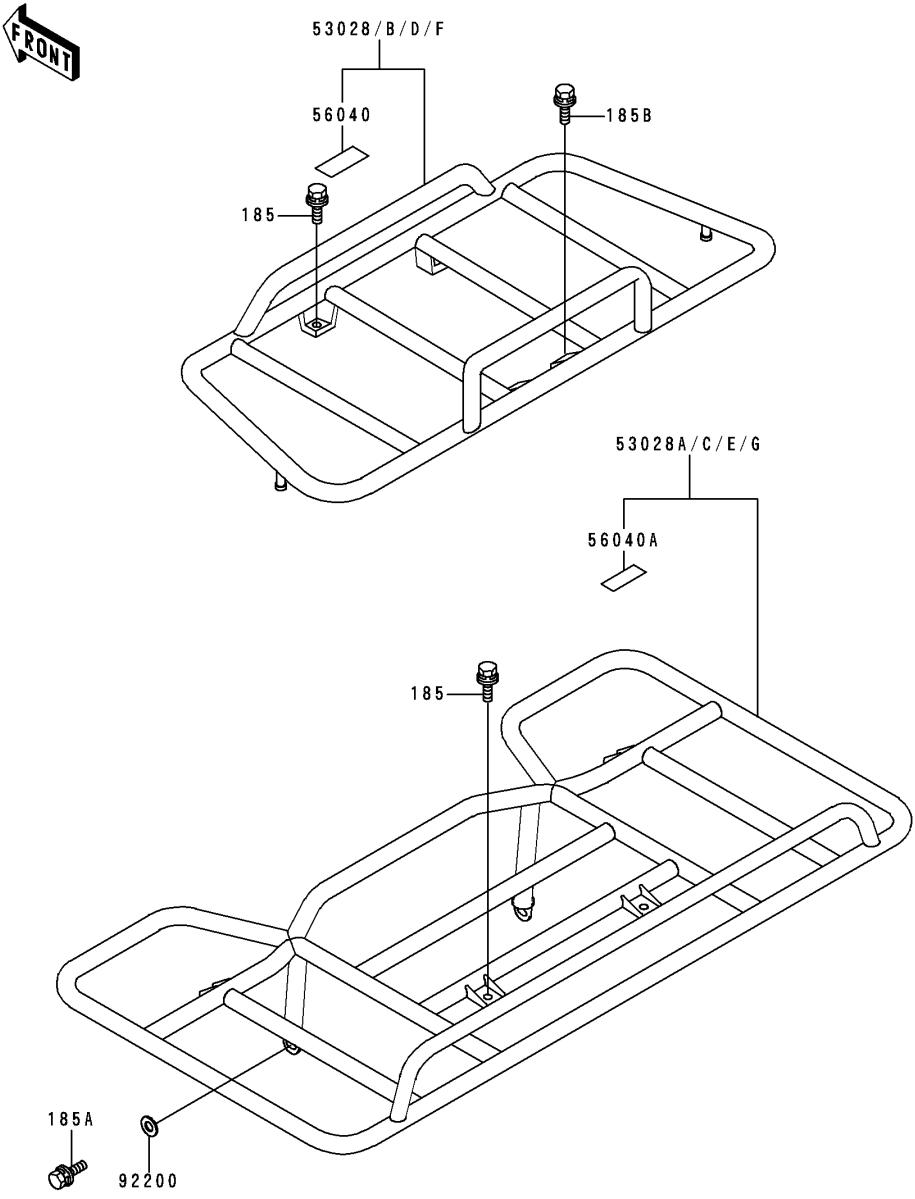

## 1996 Bayou® 400 4x4 PARTS DIAGRAM

Carrier(s)

F2520

## 1996 Bayou® 400 4x4 PARTS LIST

Carrier(s)

ITEM NAME	PART NUMBER	QUANTITY
BOLT-UPSET-WSP-SMALL (Ref # 185)	185C0816	1
BOLT-UPSET-WSP-SMALL,8X20 (Ref # 185A)	185J0820	1
BOLT-UPSET-WSP-SMALL,8X35 (Ref # 185B)	185J0835	1
LABEL-WARNING,MAXIMUM LOAD (Ref # 56040)	56040-1321	1
LABEL-WARNING,MAXIMUM LOAD (Ref # 56040A)	56040-1322	1
WASHER,8.5X20X2.3 (Ref # 92200)	92200-1055	1
CARRIER-ASSY,FR (Ref # 53028)	53028-1072	1
CARRIER-ASSY,RR (Ref # 53028A)	53028-1073	1
CARRIER-ASSY,FR (Ref # 53028B)	53028-1074	1
CARRIER-ASSY,RR (Ref # 53028C)	53028-1075	1