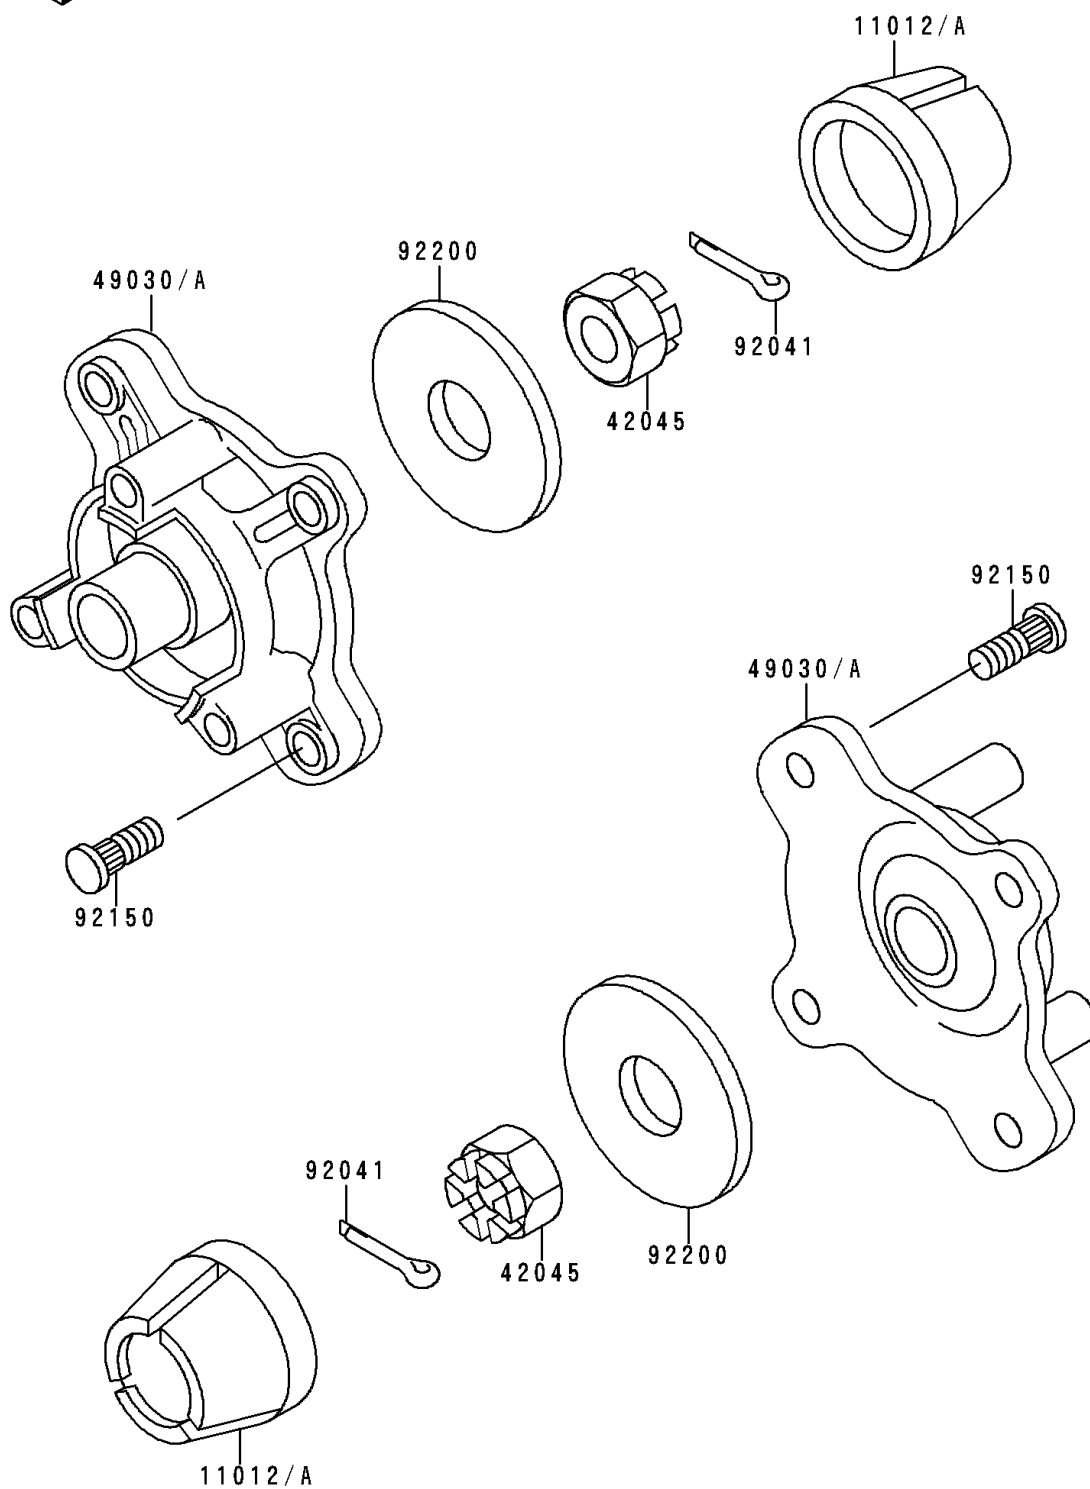

## 1996 Bayou® 400 4x4 PARTS DIAGRAM

Front Hub

F2230

## 1996 Bayou® 400 4x4 PARTS LIST

Front Hub

ITEM NAME	PART NUMBER	QUANTITY
CAP,WHEEL (Ref # 11012)	11012-1519	1
NUT,CASTLE,18MM (Ref # 42045)	42045-018	1
HUB,FR (Ref # 49030)	49030-1102	1
COTTER,4.0X35 (Ref # 92041)	92041-1053	1
BOLT (Ref # 92150)	92150-1289	1
WASHER,18.5X52X4.5 (Ref # 92200)	92200-1139	1