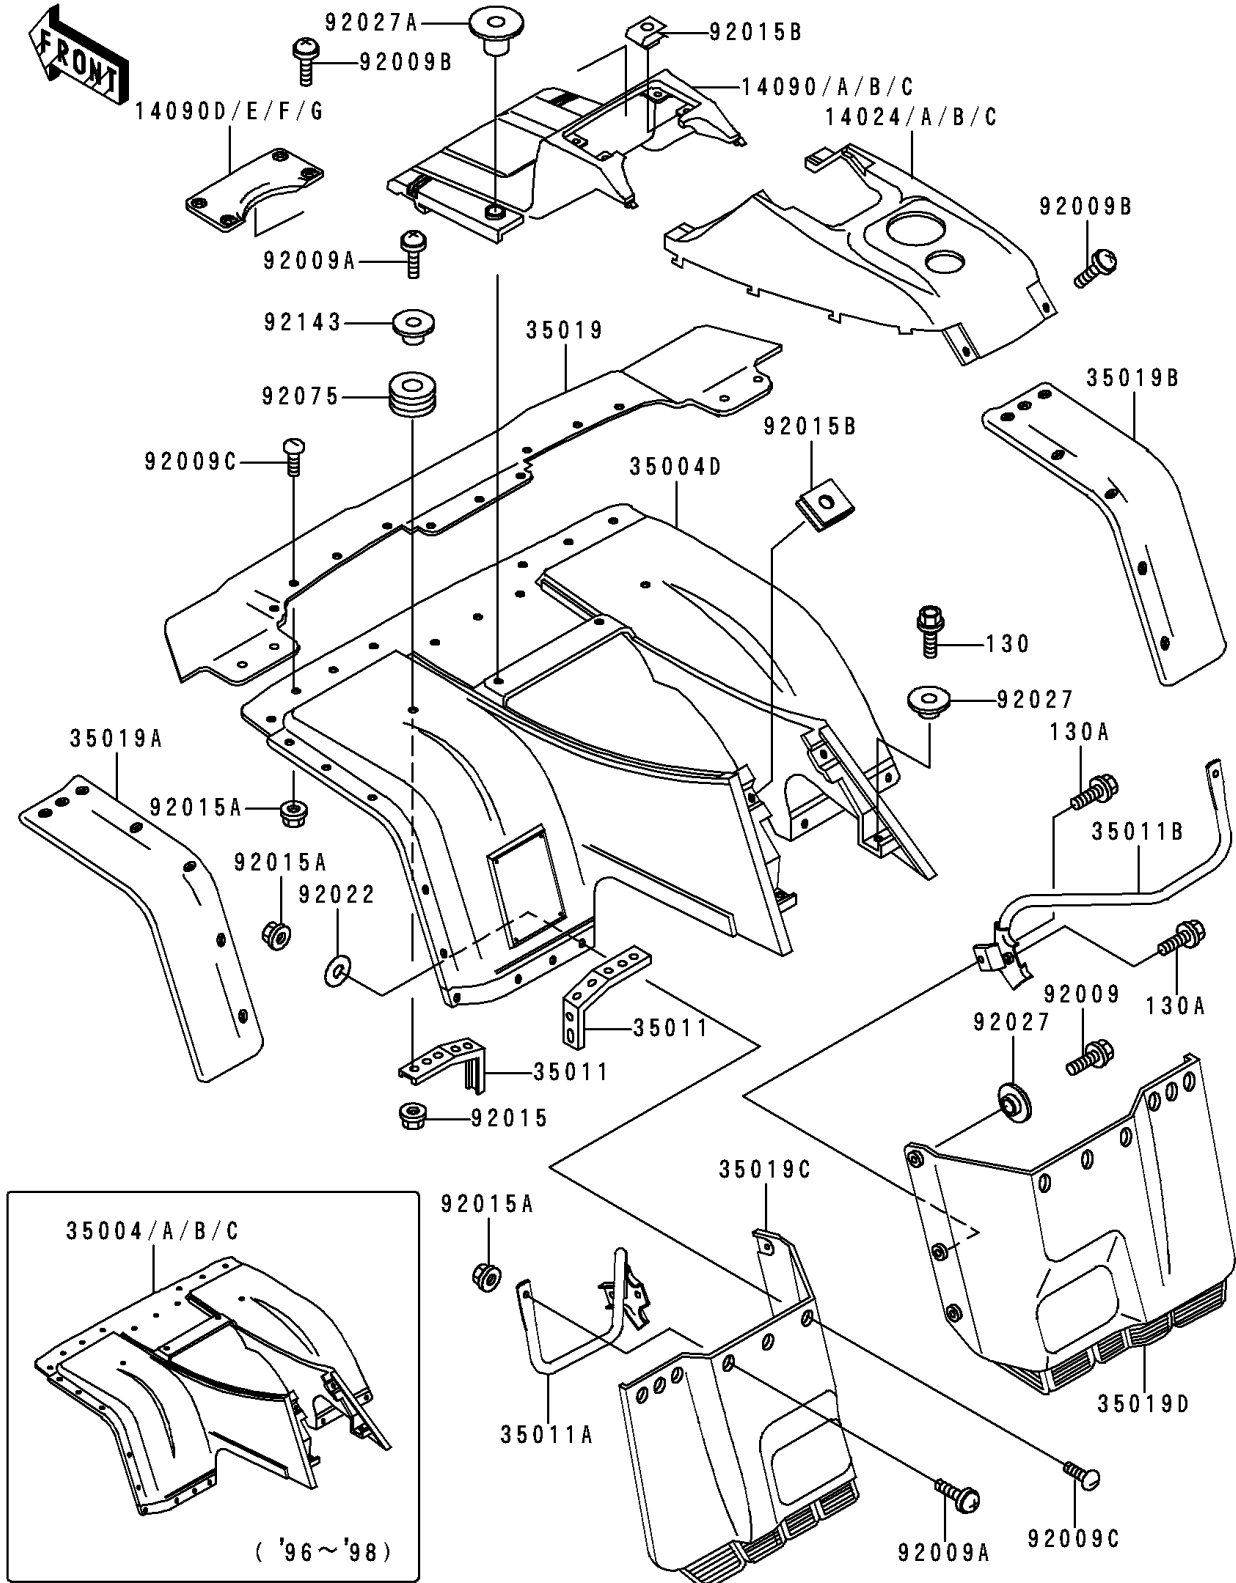

## 1996 Bayou® 400 4x4 PARTS DIAGRAM

Front Fender(s)

F2171

## 1996 Bayou® 400 4x4 PARTS LIST

Front Fender(s)

ITEM NAME	PART NUMBER	QUANTITY
BOLT-FLANGED,6X16 (Ref # 130)	130C0616	1
BOLT-FLANGED,6X18 (Ref # 130A)	130J0618	1
COVER,FRONT FENDER,RR,S.GRAY (Ref # 14024)	14024-1657-RG	1
COVER,FRONT FENDER,FR,S.GRAY (Ref # 14090)	14090-1143-RG	1
COVER,FRONT CAP,S.GRAY (Ref # 14090D)	14090-1156-RG	1
FENDER-FRONT,F.GREEN (Ref # 35004)	35004-1293-59	1
FENDER-FRONT,BLACK (Ref # 35004B)	35004-1293-6D	1
STAY,FRONT FENDER,UPP (Ref # 35011)	35011-1420	1
STAY,FR FENDER,LH,LWR FLAP (Ref # 35011A)	35011-1600	1
STAY,FR FENDER,RH,LWR FLAP (Ref # 35011B)	35011-1601	1
FLAP,FR,BLACK (Ref # 35019)	35019-1291-6Z	1
FLAP,FR,SIDE,LH,BLACK (Ref # 35019A)	35019-1292-6Z	1
FLAP,FR,SIDE,RH,BLACK (Ref # 35019B)	35019-1293-6Z	1
FLAP,FR,LWR,LH,BLACK (Ref # 35019C)	35019-1294-6Z	1
FLAP,FR,LWR,RH,BLACK (Ref # 35019D)	35019-1295-6Z	1
SCREW (Ref # 92009)	92009-1166	1
SCREW,6X22,BLACK (Ref # 92009A)	92009-1256	1
SCREW,6X14 (Ref # 92009B)	92009-1288	1
SCREW,6X16 (Ref # 92009C)	92009-1621	1
NUT,FLANGED,6MM,BLACK (Ref # 92015)	92015-1233	1
NUT,LOCK,FLANGED,6MM (Ref # 92015A)	92015-1675	1
NUT,CLAMP,6MM (Ref # 92015B)	92015-1678	1
WASHER,6.5X16X1.0 (Ref # 92022)	92022-1093	1
COLLAR,L=4.7 (Ref # 92027)	92027-122	1
COLLAR (Ref # 92027A)	92027-1929	1
DAMPER,CASE (Ref # 92075)	92075-222	1
COLLAR,L=9.6 (Ref # 92143)	92143-1016	1