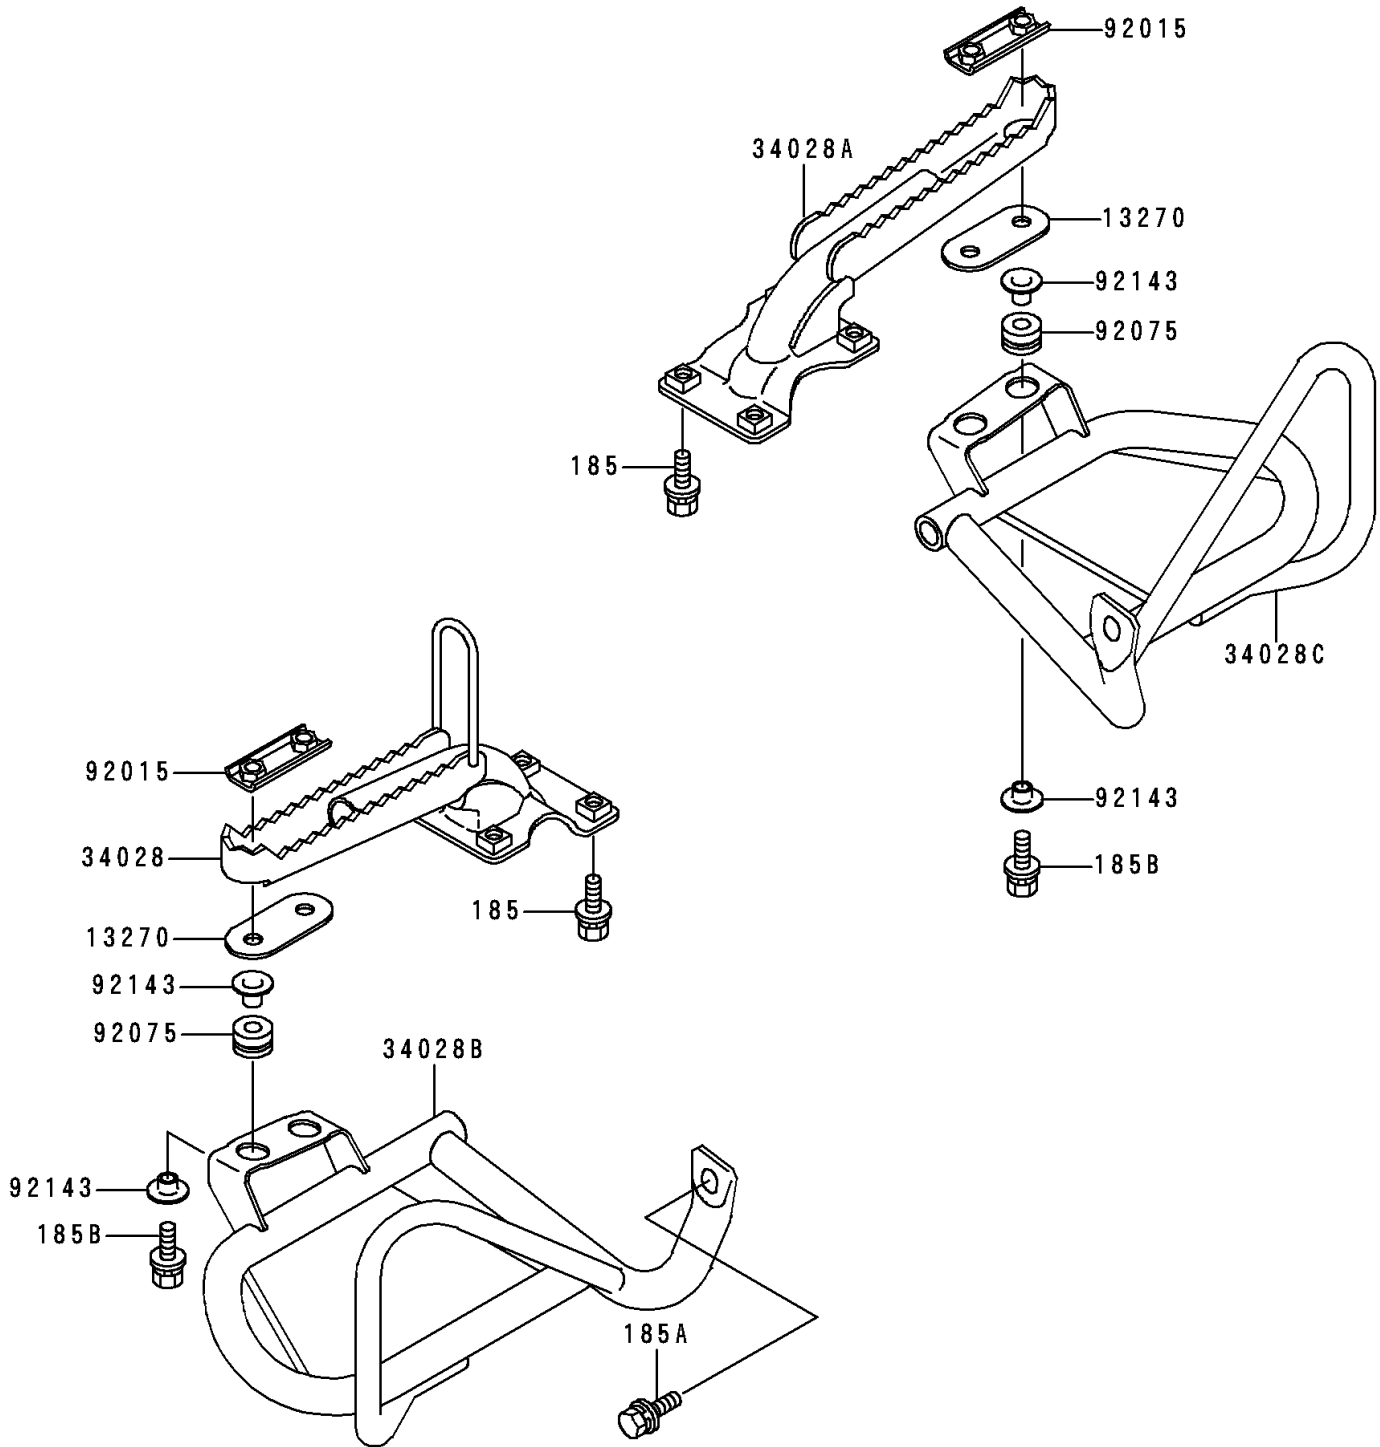

1996 Bayou® 400 4x4 PARTS DIAGRAM

Footrests

F2160

1996 Bayou® 400 4x4 PARTS LIST

Footrests

ITEM NAME	PART NUMBER	QUANTITY
BOLT-UPSET-WSP-SMALL,8X20 (Ref # 185)	185J0820	1
BOLT-UPSET-WSP-SMALL,8X25 (Ref # 185A)	185J0825	1
BOLT-UPSET-WSP-SMALL,8X40 (Ref # 185B)	185J0840	1
PLATE (Ref # 13270)	13270-1066	1
STEP (Ref # 34028)	34028-1271	1
STEP,RH (Ref # 34028A)	34028-1355	1
STEP,FOOT BOARD,LH (Ref # 34028B)	34028-1395	1
STEP,FOOT BOARD,RH (Ref # 34028C)	34028-1396	1
NUT (Ref # 92015)	92015-1732	1
DAMPER (Ref # 92075)	92075-1736	1
COLLAR,MUFFLER FITTING (Ref # 92143)	92143-1069	1