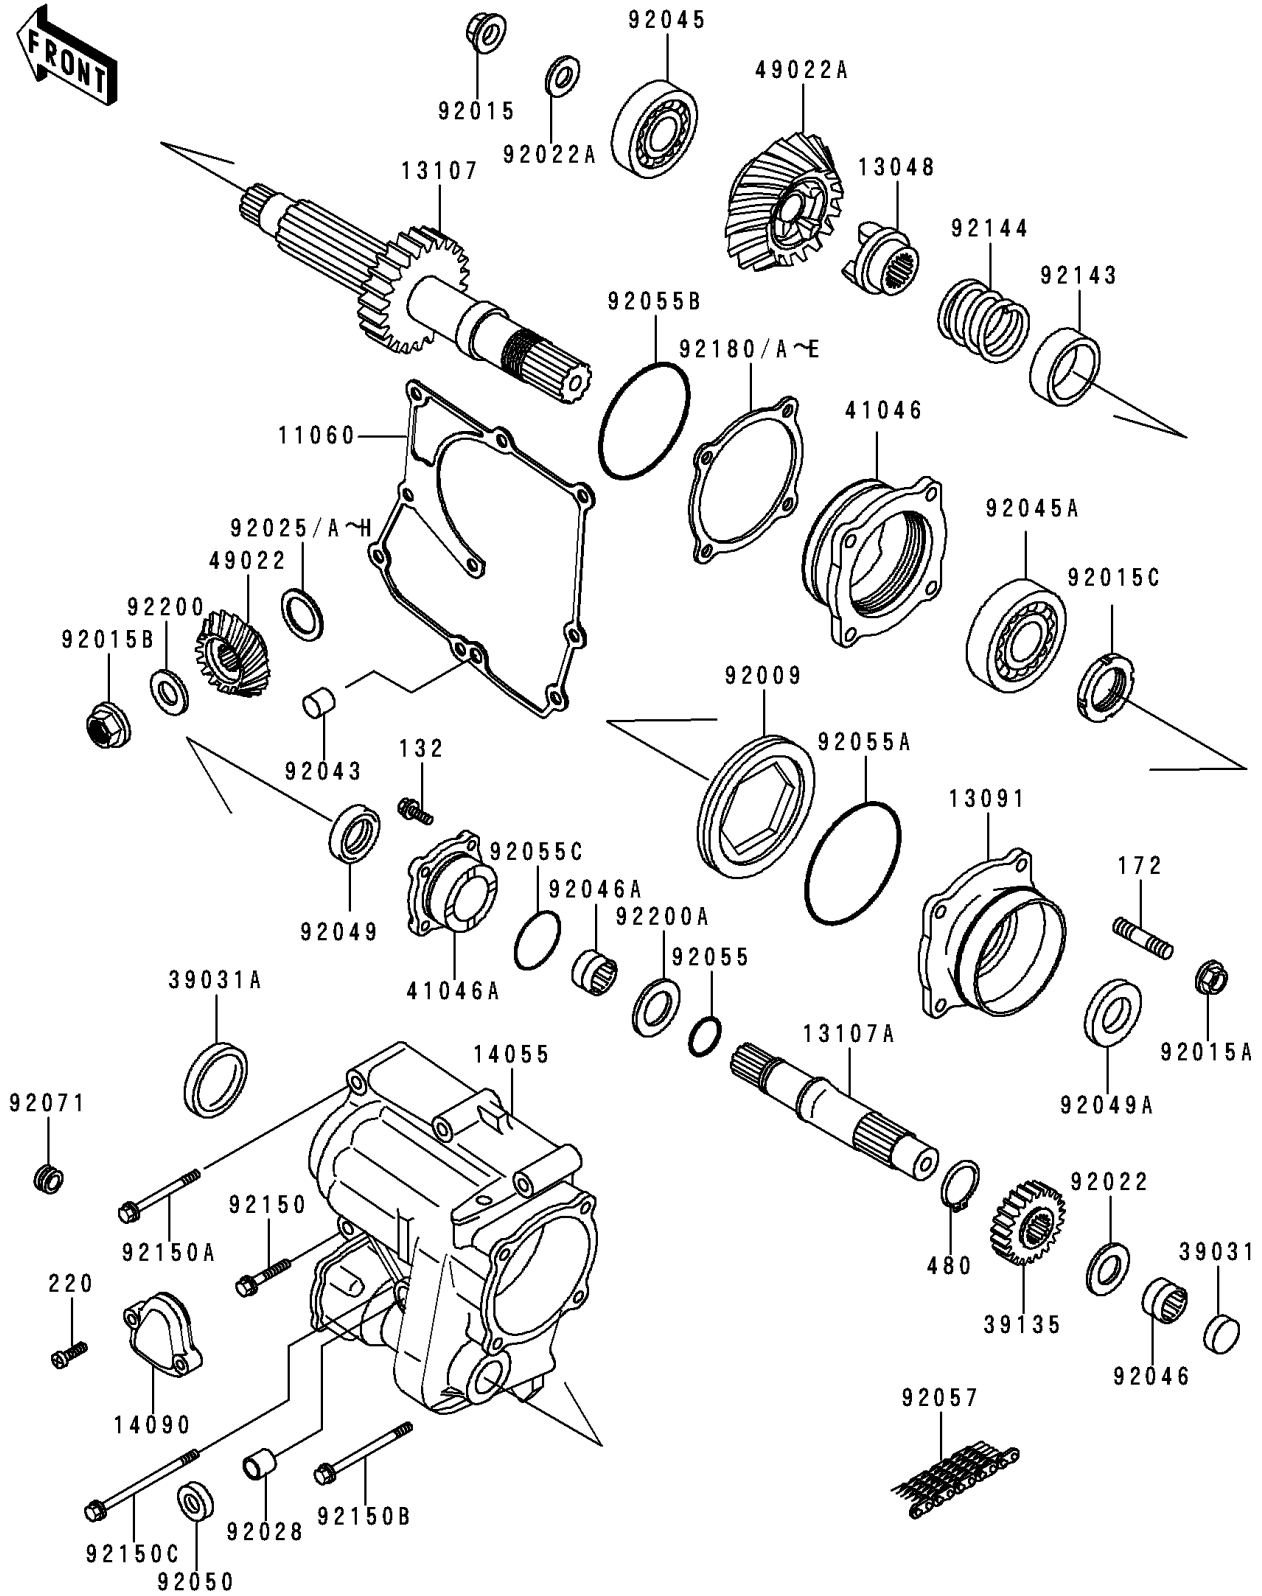

1996 Bayou® 400 4x4 PARTS DIAGRAM

Front Bevel Gear

E3131

1996 Bayou® 400 4x4 PARTS LIST

Front Bevel Gear

ITEM NAME	PART NUMBER	QUANTITY
GASKET,GEAR CASE (Ref # 11060)	11060-1708	1
CAM-DAMPER (Ref # 13048)	13048-1078	1
HOLDER,GEAR CASE (Ref # 13091)	13091-1764	1
SHAFT,FRONT BEVEL,23T (Ref # 13107)	13107-1323	1
SHAFT,FRONT BEVEL (Ref # 13107A)	13107-1332	1
CASE-GEAR,FRONT BEVEL (Ref # 14055)	14055-1122	1
COVER (Ref # 14090)	14090-1135	1
CAP-END (Ref # 39031)	39031-1061	1
CAP-END (Ref # 39031A)	39031-1062	1
SPROCKET-DRIVEN,23T (Ref # 39135)	39135-1054	1
HOUSING-BEARING (Ref # 41046)	41046-1094	1
HOUSING-BEARING (Ref # 41046A)	41046-1095	1
GEAR-BEVEL (Ref # 49022)	49022-1126	1
GEAR-BEVEL (Ref # 49022A)	49022-1127	1
SCREW (Ref # 92009)	92009-1667	1
NUT,FLANGED,14MM (Ref # 92015)	92015-1341	1
NUT,8MM (Ref # 92015A)	92015-1402	1
NUT (Ref # 92015B)	92015-1581	1
NUT,30MM (Ref # 92015C)	92015-1858	1
WASHER,20.3X36X1.5 (Ref # 92022)	92022-1489	1
WASHER,14.2X28X2.6 (Ref # 92022A)	92022-1688	1
SHIM,25.3X36X0.15 (Ref # 92025)	92025-1688	1
SHIM,25.3X36X0.50 (Ref # 92025A)	92025-1689	1
SHIM,25.3X36X0.60 (Ref # 92025B)	92025-1690	1
SHIM,25.3X36X0.70 (Ref # 92025C)	92025-1691	1
SHIM,25.3X36X0.80 (Ref # 92025D)	92025-1692	1
SHIM,25.3X36X0.90 (Ref # 92025E)	92025-1693	1
SHIM,25.3X36X1.00 (Ref # 92025F)	92025-1694	1
SHIM,25.3X36X1.10 (Ref # 92025G)	92025-1695	1