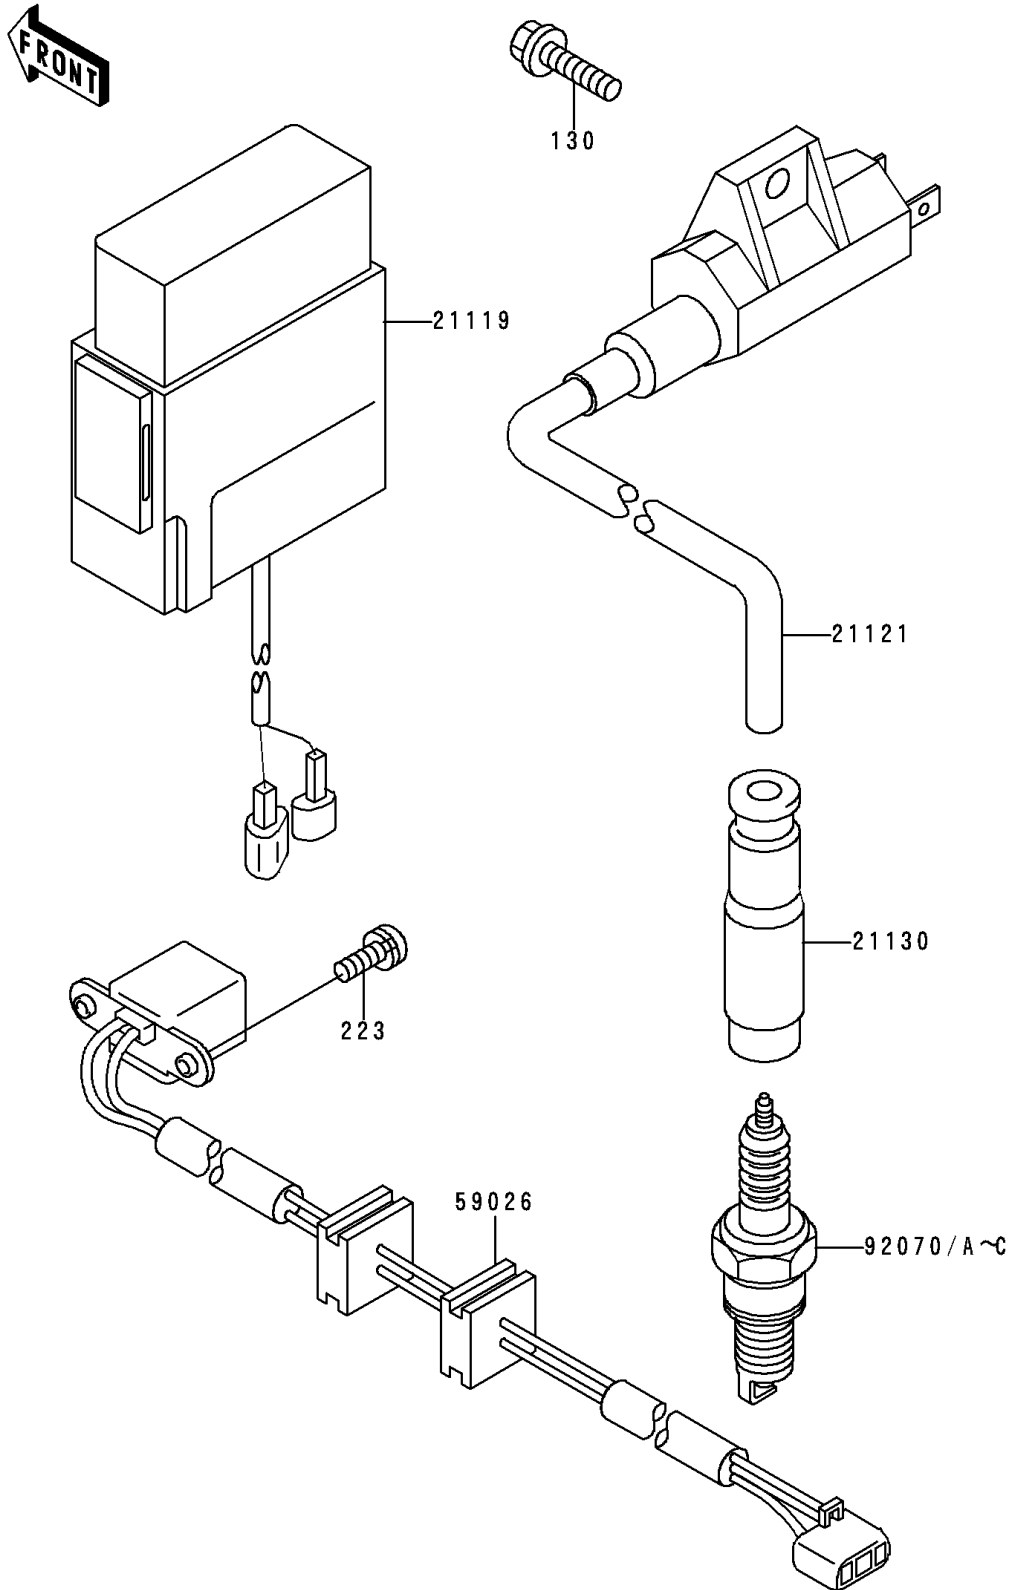

1996 Bayou® 400 4x4 PARTS DIAGRAM

Ignition System

E 1830

1996 Bayou® 400 4x4 PARTS LIST

Ignition System

ITEM NAME	PART NUMBER	QUANTITY
BOLT-FLANGED (Ref # 130)	130D0616	1
SCREW-PAN-WS-CROS (Ref # 223)	223B0514	1
IGNITER (Ref # 21119)	21119-1341	1
COIL-IGNITION (Ref # 21121)	21121-1160	1
CAP-SPARK PLUG (Ref # 21130)	21130-1071	1
COIL-PULSING (Ref # 59026)	59026-1110	1
PLUG-SPARK,X24EP-U9(ND) (Ref # 92070C)		2
PLUG-SPARK,DPR8EA-9(NGK) (Ref # 92070)	92070-1065	1
PLUG-SPARK,DP8EA-9(NGK) (Ref # 92070A)	92070-1066	1