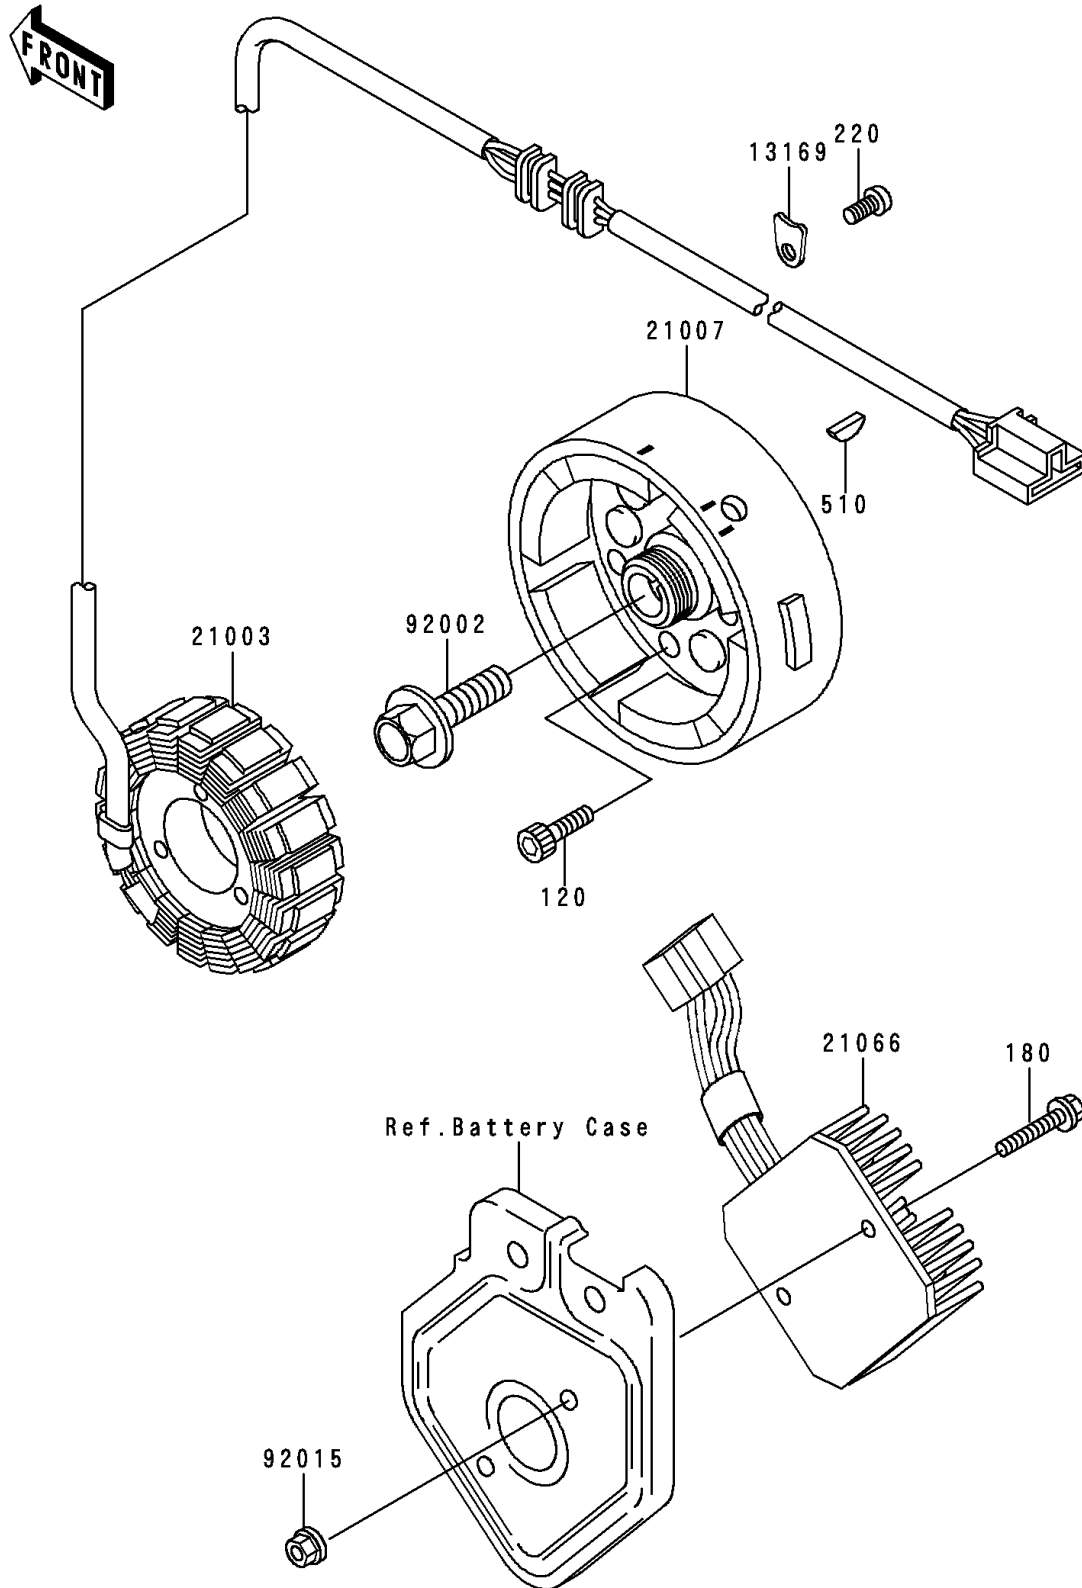

1996 Bayou® 400 4x4 PARTS DIAGRAM

Generator

E1810

1996 Bayou® 400 4x4 PARTS LIST

Generator

ITEM NAME	PART NUMBER	QUANTITY
BOLT-SOCKET,6X30 (Ref # 120)	120P0630	1
BOLT-UPSET-WS,6X25 (Ref # 180)	180D0625	1
SCREW-PAN-CROS,6X10 (Ref # 220)	220B0610	1
KEY-WOODRUFF (Ref # 510)	510A4200	1
PLATE,HARNESS (Ref # 13169)	13169-1788	1
STATOR (Ref # 21003)	21003-1243	1
ROTOR,GENERATOR (Ref # 21007)	21007-1243	1
REGULATOR-VOLTAGE (Ref # 21066)	21066-1078	1
BOLT,FLANGED,12X40 (Ref # 92002)	92002-1693	1
NUT,FLANGED,6MM,BLACK (Ref # 92015)	92015-1233	1