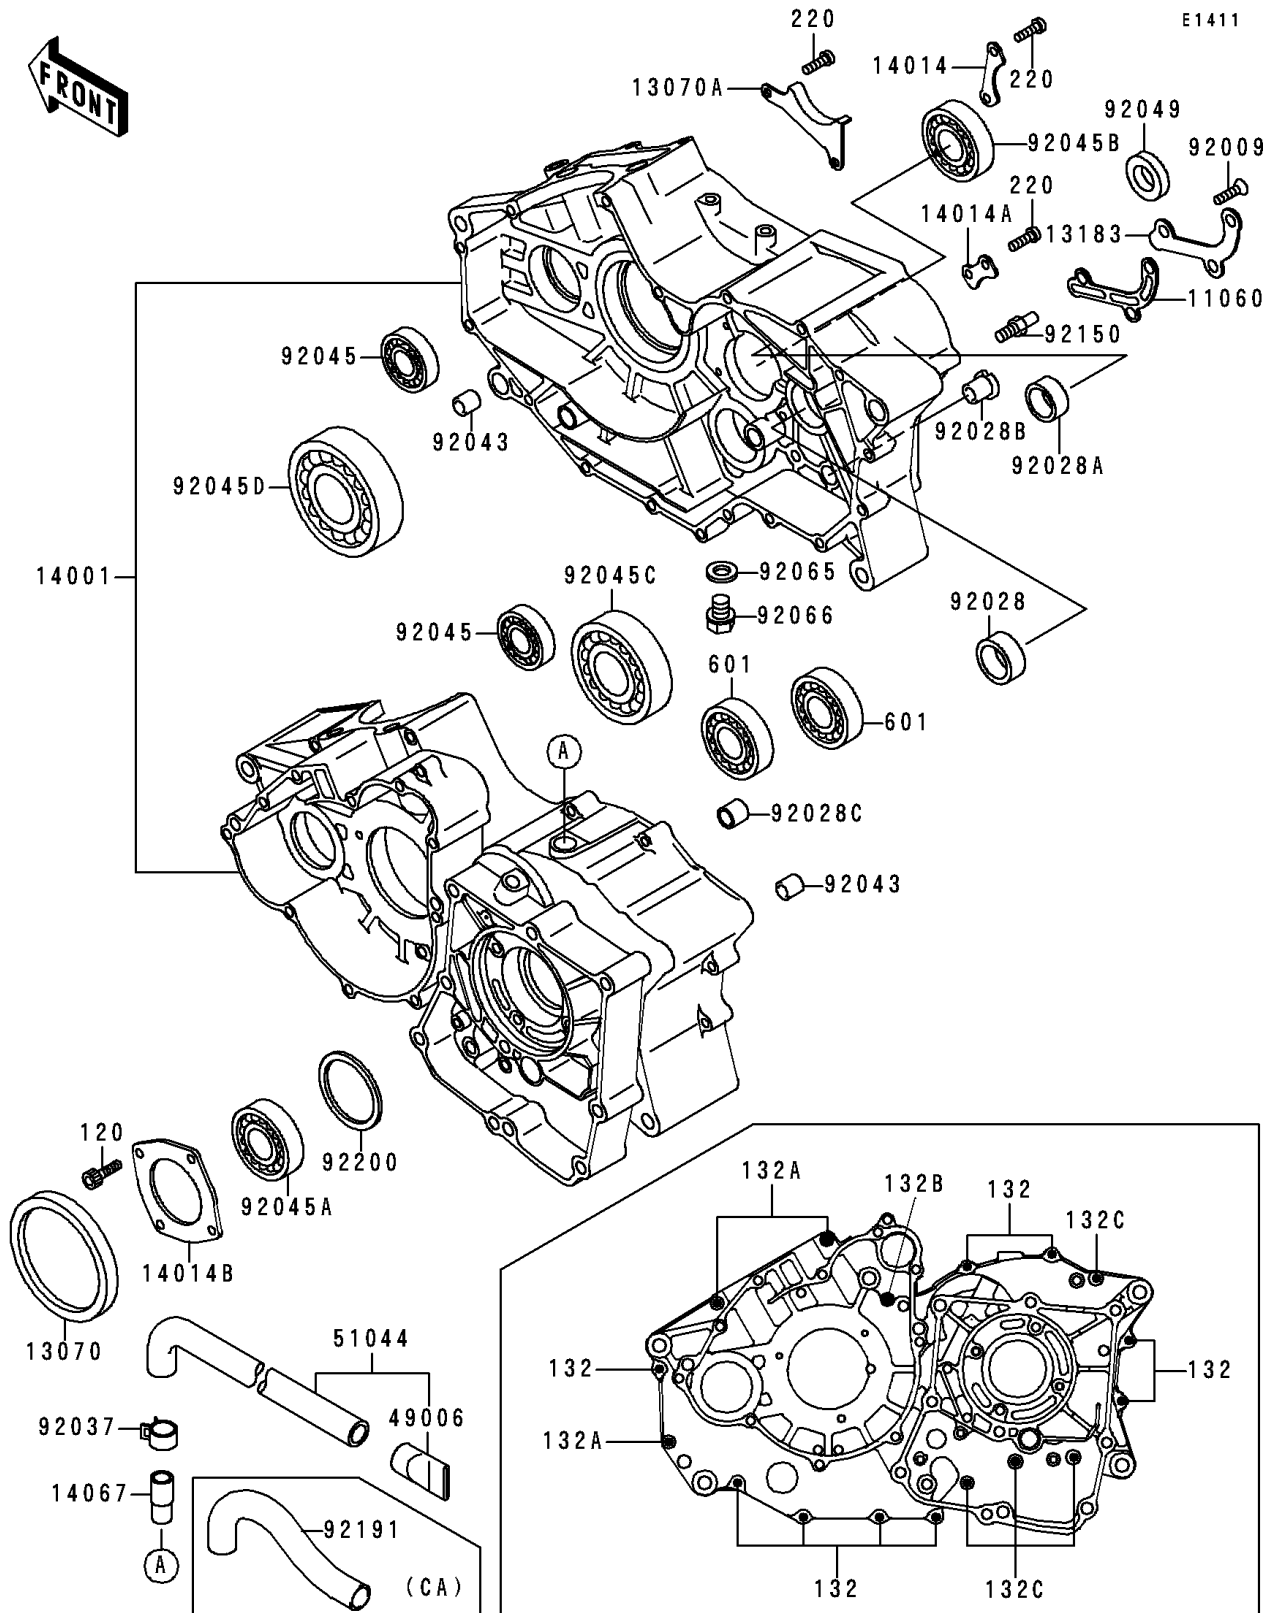

1996 Bayou® 400 4x4 PARTS DIAGRAM

Crankcase

1996 Bayou® 400 4x4 PARTS LIST

Crankcase

| ITEM NAME | PART NUMBER | QUANTITY |
|---|-------------|----------|
| BOLT-SOCKET,6X16 (Ref # 120) | 120P0616 | 1 |
| BOLT-FLANGED-SMALL (Ref # 132) | 132Y0635 | 1 |
| BOLT-FLANGED-SMALL (Ref # 132A) | 132Y0675 | 1 |
| BOLT-FLANGED-SMALL (Ref # 132B) | 132Y0685 | 1 |
| BOLT-FLANGED-SMALL (Ref # 132C) | 132Y0695 | 1 |
| SCREW-PAN-CROS,6X14 (Ref # 220) | 220B0614 | 1 |
| BEARING-BALL (Ref # 601) | 601A6203Z | 1 |
| GASKET,OIL LINE (Ref # 11060) | 11060-1710 | 1 |
| GUIDE (Ref # 13070) | 13070-1254 | 1 |
| GUIDE,CHAIN (Ref # 13070A) | 13070-1255 | 1 |
| PLATE,OIL LINE (Ref # 13183) | 13183-1725 | 1 |
| SET-CRANKCASE (Ref # 14001) | 14001-5344 | 1 |
| PLATE-POSITION (Ref # 14014) | 14014-1069 | 1 |
| PLATE-POSITION (Ref # 14014A) | 14014-1107 | 1 |
| PLATE-POSITION (Ref # 14014B) | 14014-1108 | 1 |
| FITTING,BREATHER (Ref # 14067) | 14067-006 | 1 |
| BOOT (Ref # 49006) | 49006-1199 | 1 |
| TUBE-ASSY (Ref # 51044) | 51044-1118 | 1 |
| SCREW,6X14 (Ref # 92009) | 92009-1349 | 1 |
| BUSHING,26X35X14 (Ref # 92028) | 92028-131 | 1 |
| BUSHING,23X30X13 (Ref # 92028A) | 92028-132 | 1 |
| BUSHING (Ref # 92028B) | 92028-1386 | 1 |
| BUSHING,14X16X15 (Ref # 92028C) | 92028-1505 | 1 |
| CLAMP (Ref # 92037) | 92037-1860 | 1 |
| PIN,11.5X14X14 (Ref # 92043) | 92043-1279 | 1 |
| BEARING-BALL,TMB304CCM (Ref # 92045) | 92045-1142 | 1 |
| BEARING-BALL,6305RHR4SH2 (Ref # 92045A) | 92045-1254 | 1 |
| BEARING-BALL,63/22 (Ref # 92045B) | 92045-1255 | 1 |
| BEARING-BALL,6307SH2-9C4 (Ref # 92045C) | 92045-1257 | 1 |