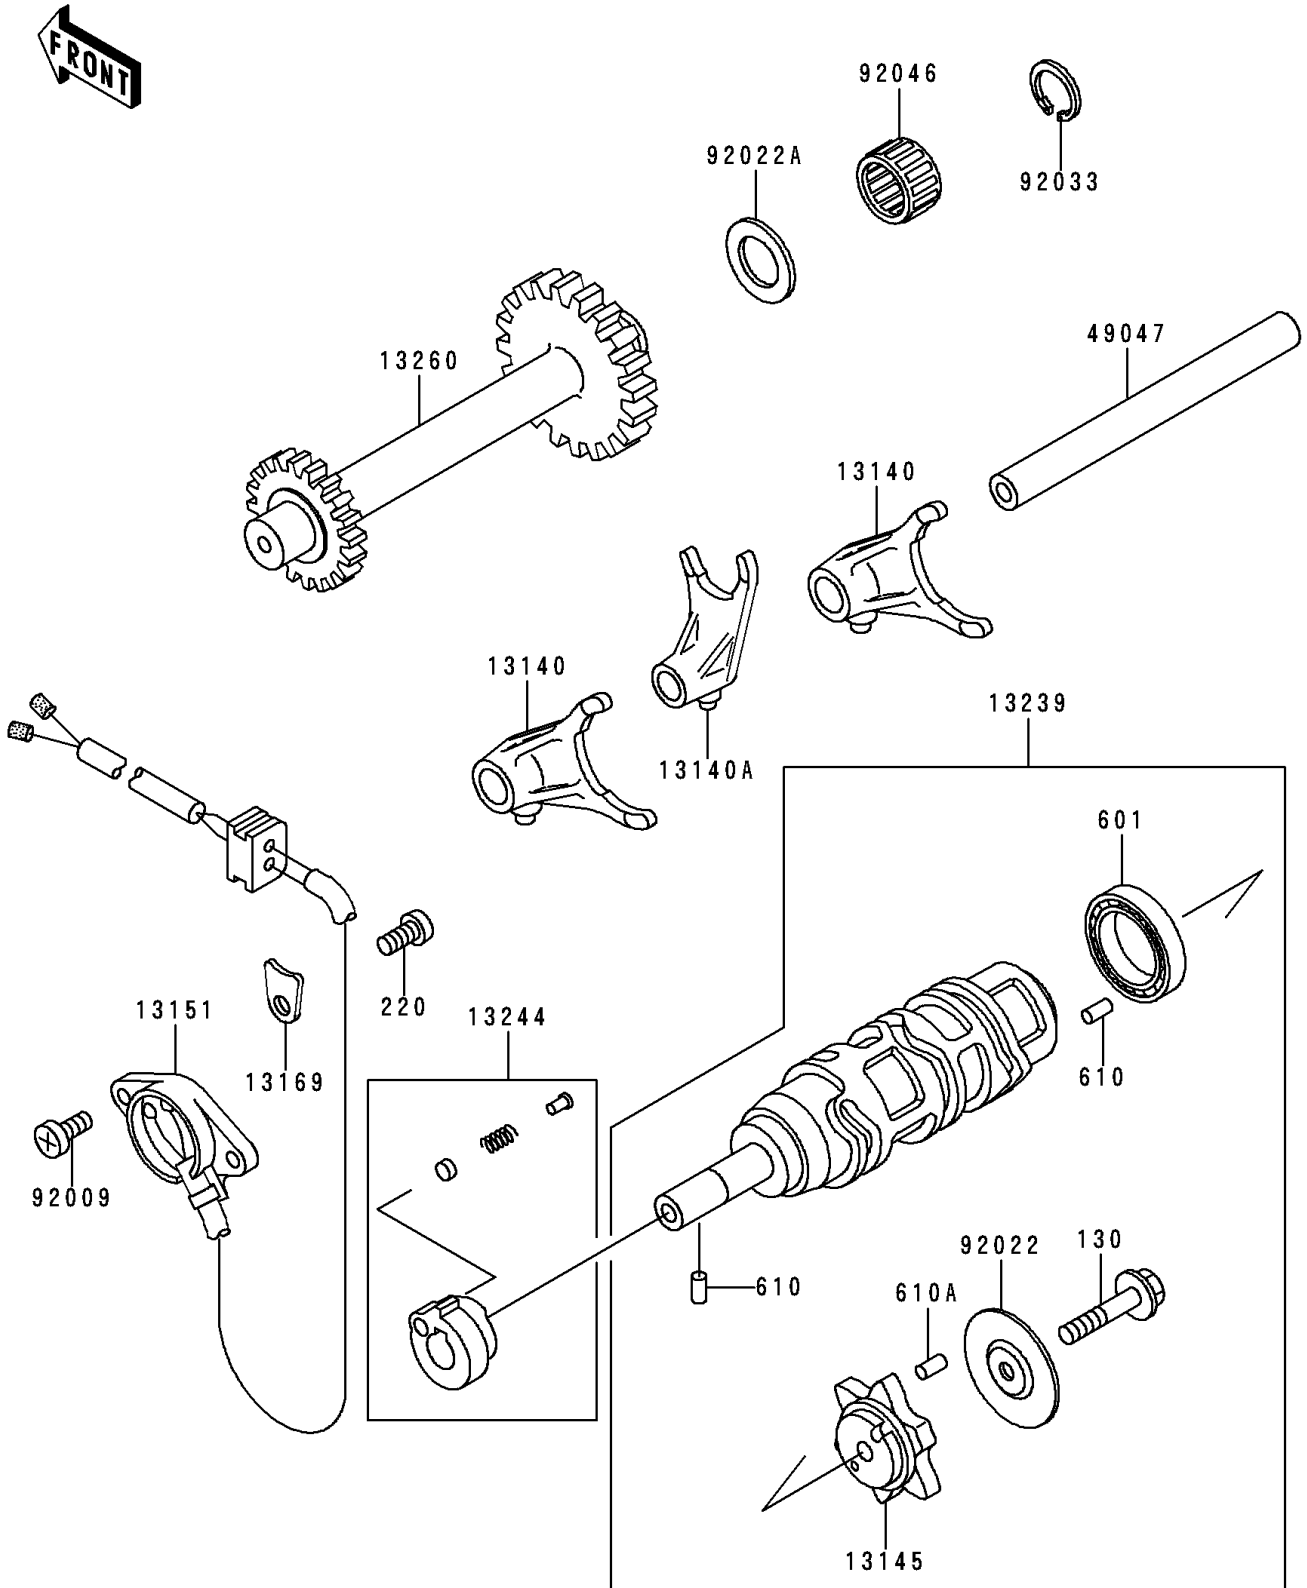

1996 Bayou® 400 4x4 PARTS DIAGRAM

Gear Change Drum/Shift Fork(s)

E1362

1996 Bayou® 400 4x4 PARTS LIST

Gear Change Drum/Shift Fork(s)

ITEM NAME	PART NUMBER	QUANTITY
BOLT-FLANGED,6X35 (Ref # 130)	130G0635	1
SCREW-PAN-CROS,6X10 (Ref # 220)	220B0610	1
BEARING-BALL (Ref # 601)	601A6005	1
ROLLER,4X6 (Ref # 610)	610A0406	1
ROLLER,4X12 (Ref # 610A)	610A0412	1
FORK-SHIFT (Ref # 13140)	13140-1210	1
FORK-SHIFT (Ref # 13140A)	13140-1211	1
CAM-CHANGE DRUM (Ref # 13145)	13145-1064	1
SWITCH-COMP (Ref # 13151)	13151-1077	1
PLATE,HARNESS (Ref # 13169)	13169-1788	1
DRUM-ASSY-CHANGE (Ref # 13239)	13239-1170	1
STOPPER-ASSY,REVERSE (Ref # 13244)	13244-1055	1
GEAR,REVERSE,22T&30T (Ref # 13260)	13260-1220	1
ROD-SHIFT (Ref # 49047)	49047-1085	1
SCREW,5X14 (Ref # 92009)	92009-1341	1
WASHER,CHANGE DRUM (Ref # 92022)	92022-1886	1
WASHER,17.3X28X1 (Ref # 92022A)	92022-255	1
RING-SNAP (Ref # 92033)	92033-032	1
BEARING-NEEDLE,K17X23X13.8 (Ref # 92046)	92046-1184	1