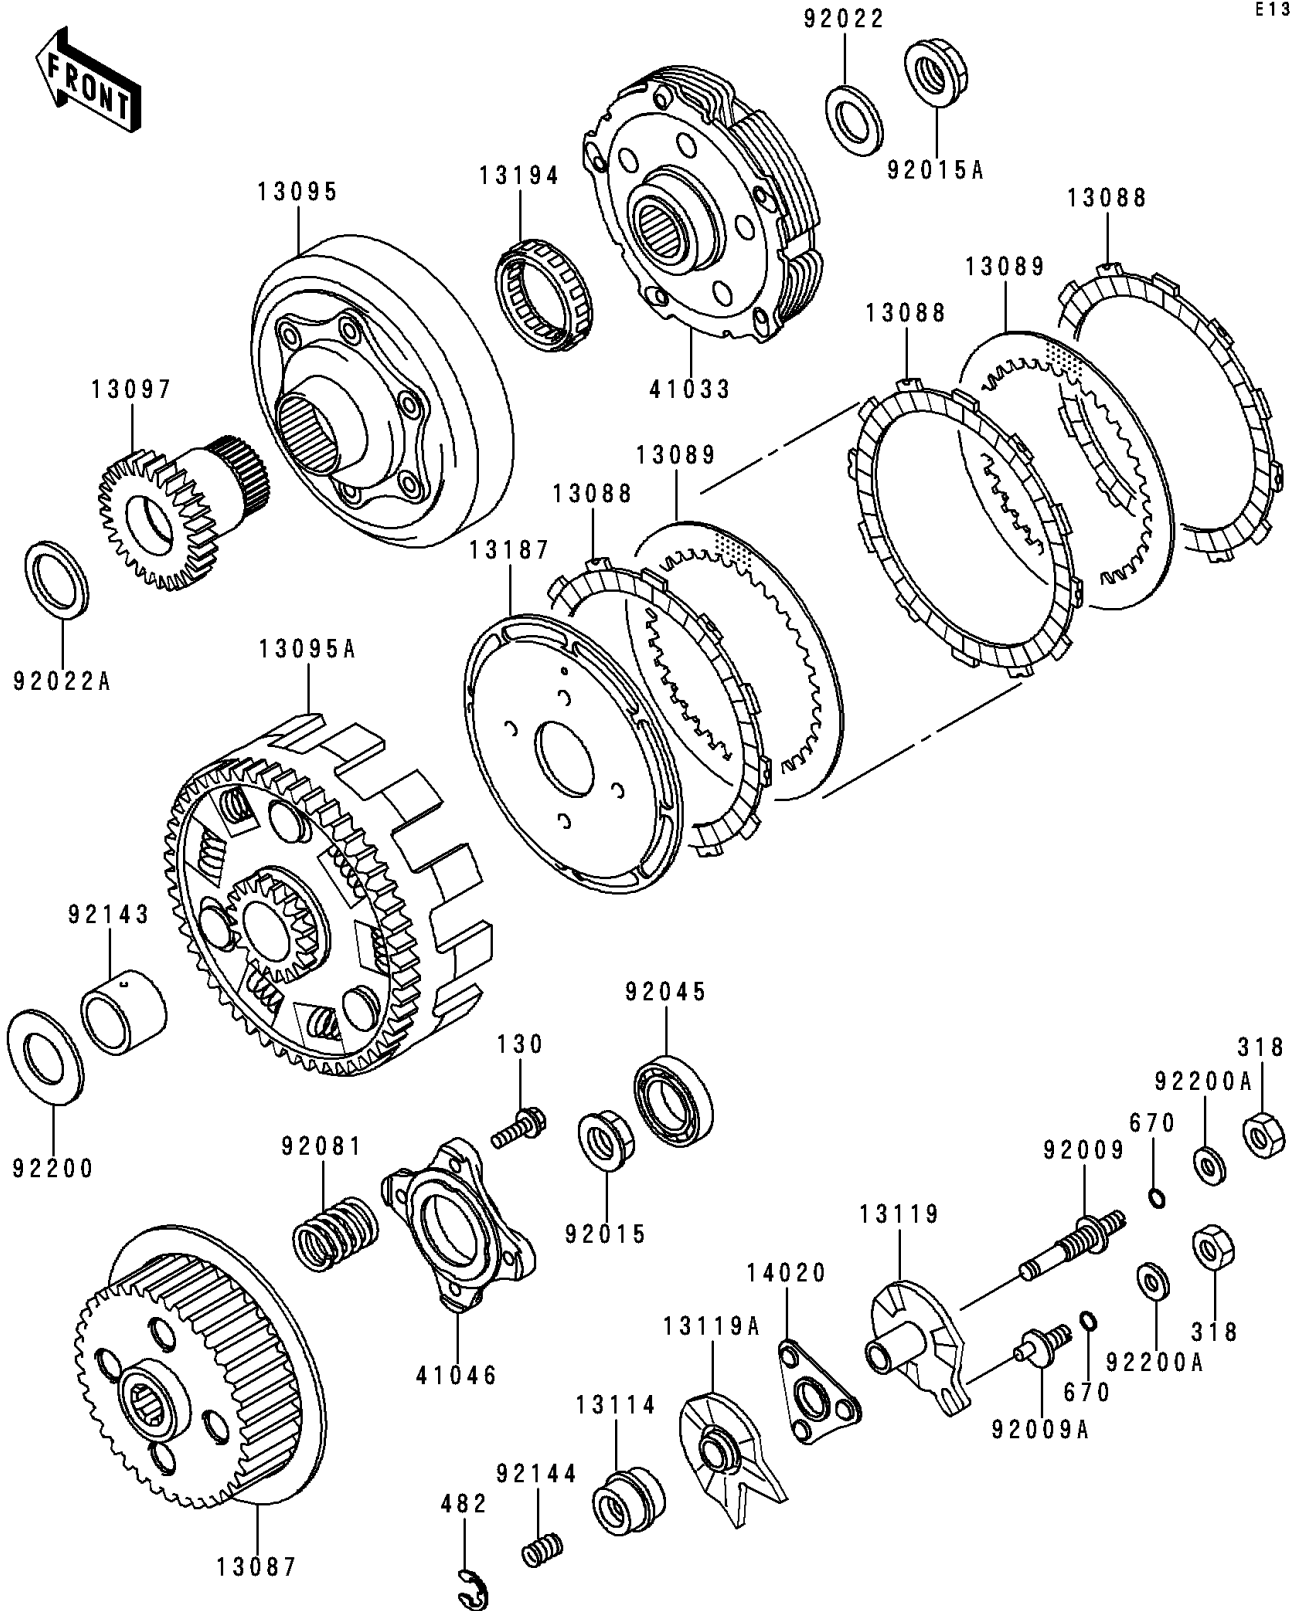

1996 Bayou® 400 4x4 PARTS DIAGRAM

Clutch

E1350

1996 Bayou® 400 4x4 PARTS LIST

Clutch

ITEM NAME	PART NUMBER	QUANTITY
BOLT-FLANGED,6X20 (Ref # 130)	130P0620	1
NUT-HEX-SMALL,8MM (Ref # 318)	318B0800	1
CIRCLIP-TYPE-E,7MM (Ref # 482)	482J7000	1
O RING,8MM (Ref # 670)	670B1508	1
HUB-CLUTCH (Ref # 13087)	13087-1142	1
PLATE-FRICTION (Ref # 13088)	13088-1091	1
PLATE-CLUTCH (Ref # 13089)	13089-1095	1
HOUSING-COMP-CLUTCH,FRONT (Ref # 13095)	13095-1242	1
HOUSING-COMP-CLUTCH (Ref # 13095A)	13095-1243	1
GEAR-PRIMARY SPUR,CLUTCH,29T (Ref # 13097)	13097-1273	1
PUSHER-CLUTCH (Ref # 13114)	13114-1060	1
CAM-RELEASE (Ref # 13119)	13119-1067	1
CAM-RELEASE (Ref # 13119A)	13119-1070	1
PLATE-CLUTCH OPERATING (Ref # 13187)	13187-1081	1
CLUTCH-ONEWAY (Ref # 13194)	13194-1093	1
RETAINER,CLUTCH RELEASE (Ref # 14020)	14020-1092	1
HUB-ASSY,CLUTCH (Ref # 41033)	41033-1931	1
HOUSING-BEARING (Ref # 41046)	41046-1063	1
SCREW (Ref # 92009)	92009-1525	1
SCREW (Ref # 92009A)	92009-1526	1
NUT (Ref # 92015)	92015-1581	1
NUT,20MM (Ref # 92015A)	92015-1880	1
WASHER,20.5X34X1.4 (Ref # 92022)	92022-168	1
WASHER,27.3X38X1.5 (Ref # 92022A)	92022-1683	1
BEARING-BALL,#6905 (Ref # 92045)	92045-036	1
SPRING,CLUTCH (Ref # 92081)	92081-1848	1
COLLAR,CLUTCH (Ref # 92143)	92143-1576	1
SPRING (Ref # 92144)	92144-1272	1
WASHER,22.2X34X4.5 (Ref # 92200)	92200-1136	1

1996 Bayou® 400 4x4 PARTS LIST

Clutch

ITEM NAME	PART NUMBER	QUANTITY
WASHER,8.5X18X2.3 (Ref # 92200A)	92200-1213	1