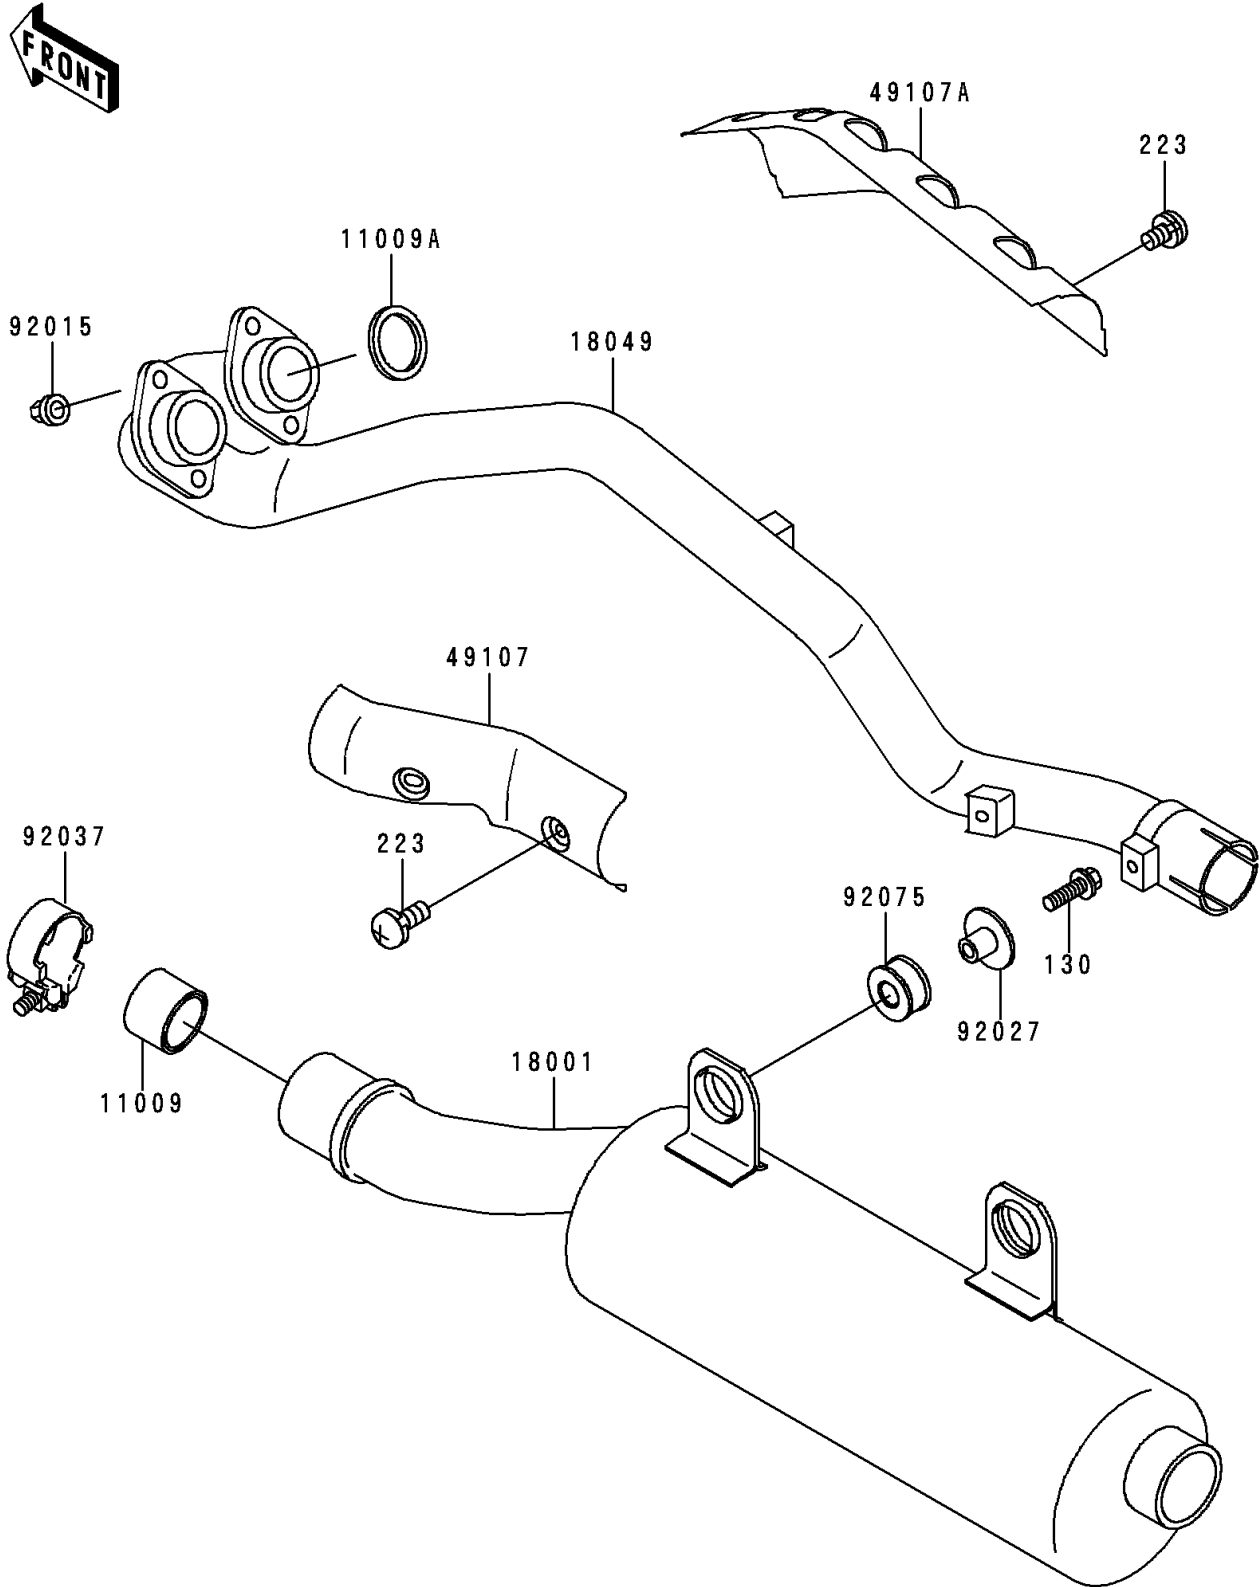

1996 Bayou® 400 4x4 PARTS DIAGRAM

Muffler(s)

E1140

1996 Bayou® 400 4x4 PARTS LIST

Muffler(s)

ITEM NAME	PART NUMBER	QUANTITY
BOLT-FLANGED,8X30 (Ref # 130)	130J0830	1
SCREW-PAN-WS-CROS (Ref # 223)	223C0610	1
GASKET,EXHAUST PIPE CONNECTING (Ref # 11009)	11009-1667	1
GASKET,EXHAUST PIPE HOLDER (Ref # 11009A)	11009-1866	1
MUFFLER (Ref # 18001)	18001-1895	1
PIPE-EXHAUST (Ref # 18049)	18049-1580	1
COVER-EXHAUST PIPE,RR (Ref # 49107)	49107-1087	1
COVER-EXHAUST PIPE,FR (Ref # 49107A)	49107-1088	1
NUT,8MM (Ref # 92015)	92015-1402	1
COLLAR,MUFFLER (Ref # 92027)	92027-1981	1
CLAMP,42MM (Ref # 92037)	92037-1349	1
DAMPER,MUFFLER (Ref # 92075)	92075-1809	1