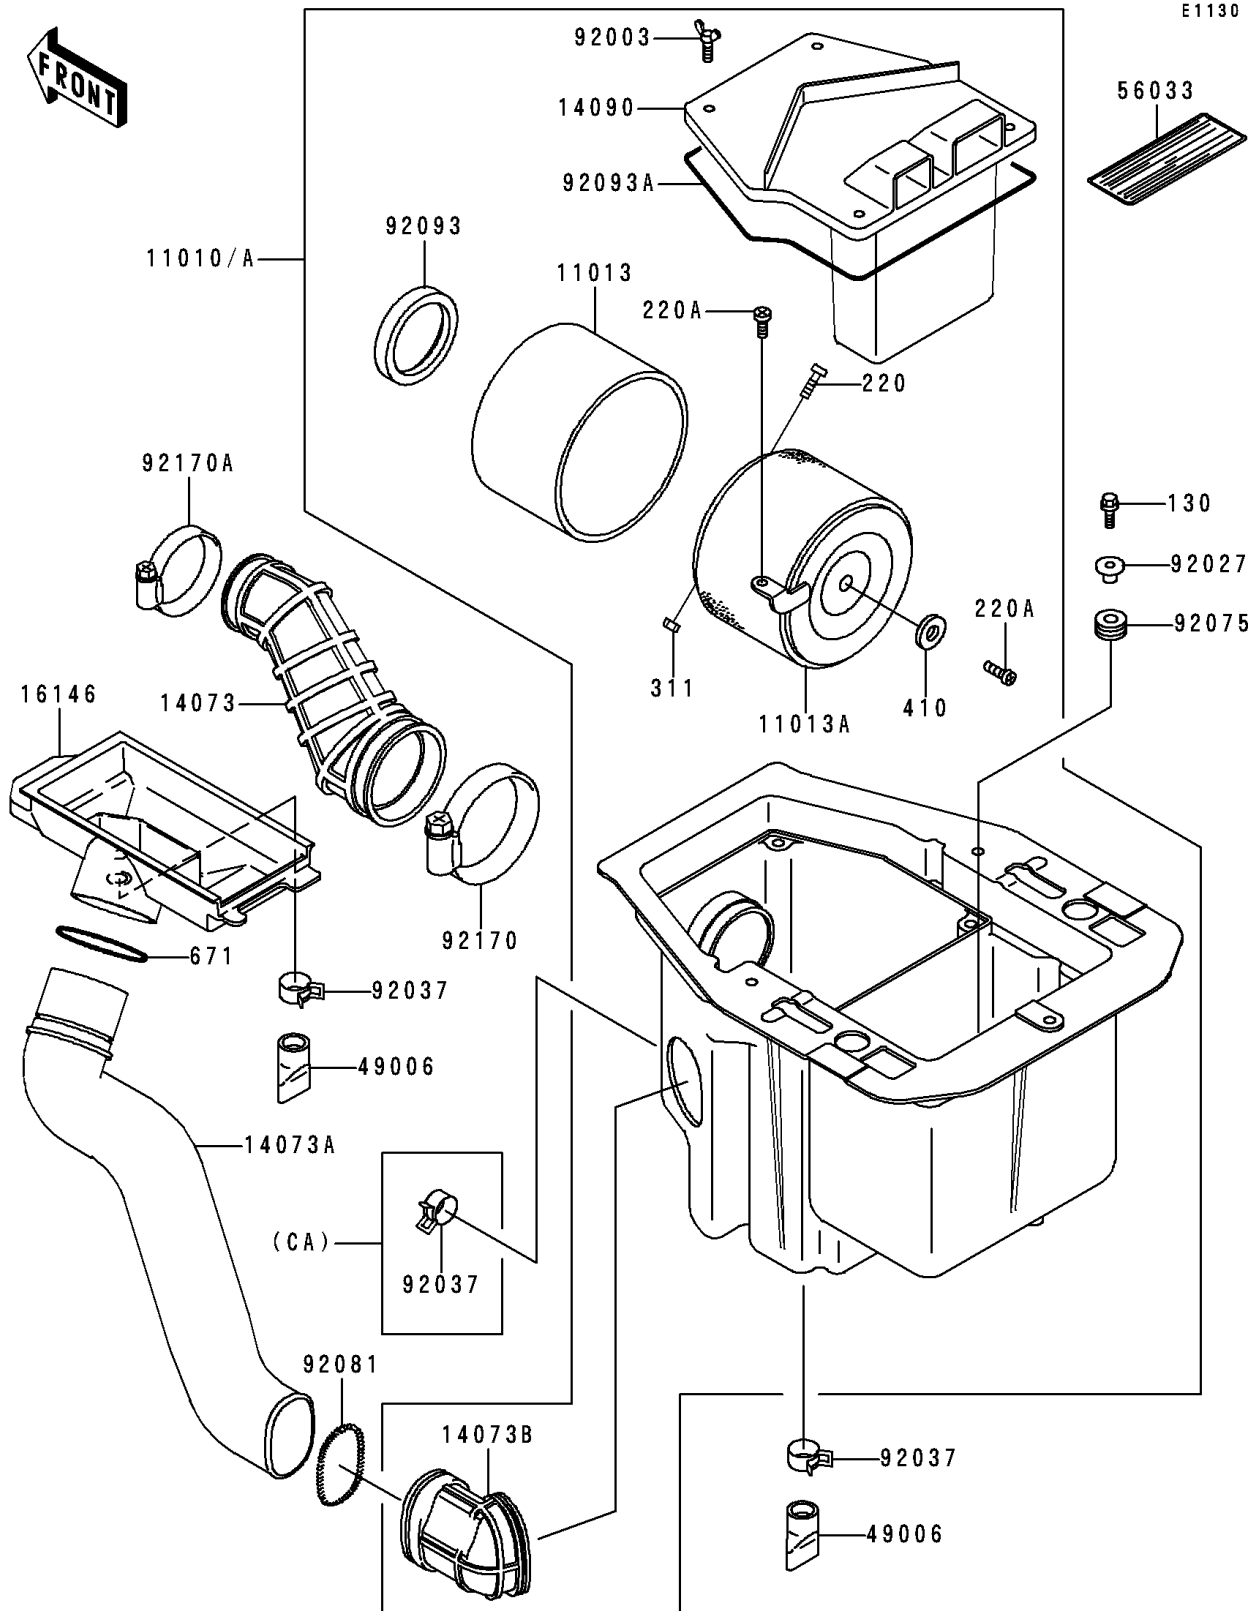

1996 Bayou® 400 4x4 PARTS DIAGRAM

Air Cleaner(KLF400-B4/B5/B6)

1996 Bayou® 400 4x4 PARTS LIST

Air Cleaner(KLF400-B4/B5/B6)

ITEM NAME	PART NUMBER	QUANTITY
BOLT,FLANGED,6X18 (Ref # 130)	130B0618	1
SCREW-PAN-CROS (Ref # 220)	220B0516	1
SCREW-PAN-CROS,6X14 (Ref # 220A)	220B0614	1
NUT-HEX (Ref # 311)	311B0500	1
WASHER-PLAIN-SMALL,6MM (Ref # 410)	410B0600	1
O RING (Ref # 671)	671B2550	1
FILTER-ASSY-AIR (Ref # 11010)	11010-1582	1
ELEMENT-AIR FILTER (Ref # 11013)	11013-1205	1
ELEMENT-AIR FILTER (Ref # 11013A)	11013-1217	1
DUCT,AIR FILTER (Ref # 14073)	14073-1497	1
DUCT,SNORKEL (Ref # 14073A)	14073-1638	1
DUCT,AIR FILTER (Ref # 14073B)	14073-1666	1
COVER,AIR FILTER (Ref # 14090)	14090-1637	1
COVER-ASSY (Ref # 16146)	16146-1179	1
BOOT (Ref # 49006)	49006-1292	1
LABEL-MANUAL,MAINTENANCE (Ref # 56033)	56033-1079	1
BOLT,WING (Ref # 92003)	92003-199	1
COLLAR,FLANGED,L=12.1,BLACK (Ref # 92027)	92027-1651	1
CLAMP (Ref # 92037)	92037-1860	1
DAMPER,CASE (Ref # 92075)	92075-222	1
SPRING,DUCT (Ref # 92081)	92081-1638	1
SEAL,DUST (Ref # 92093)	92093-1322	1
SEAL,AIR FILTER CASE (Ref # 92093A)	92093-1331	1
CLAMP (Ref # 92170)	92170-1675	1
CLAMP (Ref # 92170A)	92170-1679	1