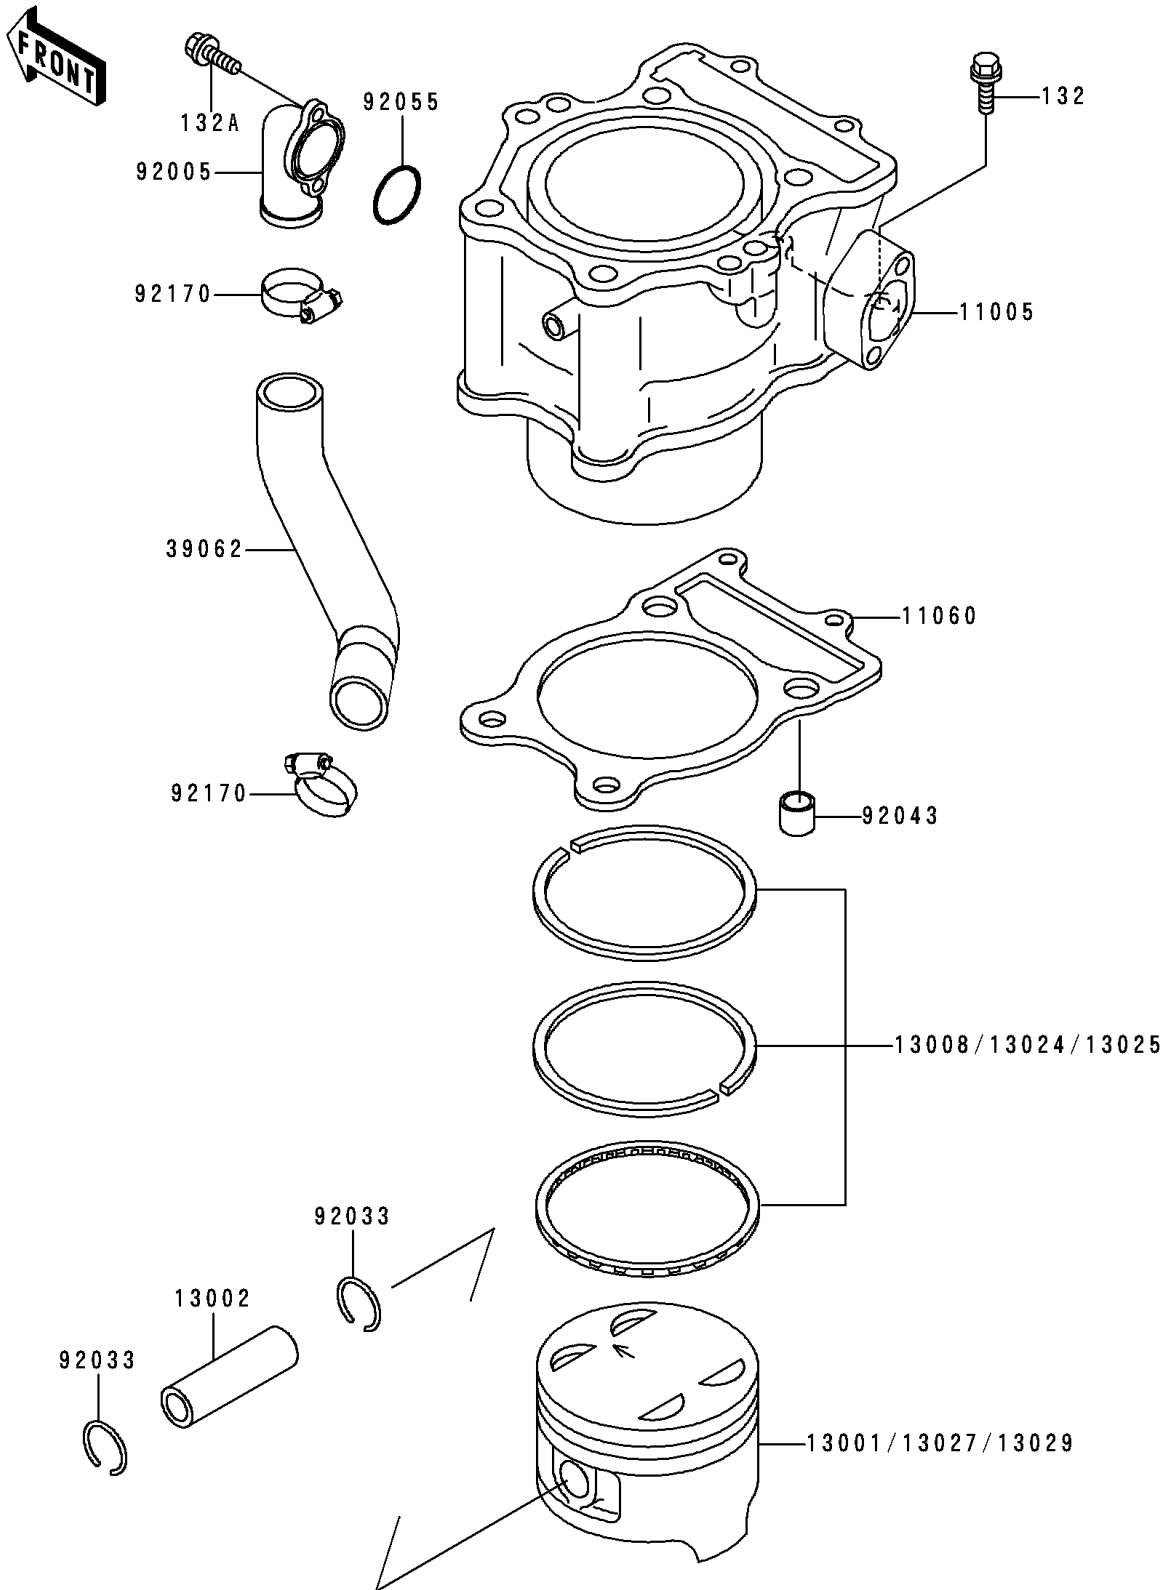

1996 Bayou® 400 4x4 PARTS DIAGRAM

Cylinder/Piston(s)

E 1120

1996 Bayou® 400 4x4 PARTS LIST

Cylinder/Piston(s)

ITEM NAME	PART NUMBER	QUANTITY
BOLT-FLANGED-SMALL (Ref # 132)	132G0625	1
BOLT-FLANGED-SMALL (Ref # 132A)	132J0616	1
CYLINDER-ENGINE (Ref # 11005)	11005-1673	1
GASKET,CYLINDER BASE (Ref # 11060)	11060-1709	1
PISTON-ENGINE,STD (Ref # 13001)	13001-1362	1
PIN-PISTON (Ref # 13002)	13002-1056	1
RING-SET-PISTON,STD (Ref # 13008)	13008-1142	1
RING-SET-PISTON LL,O/S 1.00 (Ref # 13024)	13024-1090	1
RING-SET-PISTON L,O/S 0.50 (Ref # 13025)	13025-1114	1
PISTON-ENGINE LL,O/S 1.00 (Ref # 13027)	13027-1167	1
PISTON-ENGINE L,O/S 0.50 (Ref # 13029)	13029-1209	1
HOSE-COOLING,PUMP-CYLINDER (Ref # 39062)	39062-1483	1
FITTING,CYLINDER (Ref # 92005)	92005-1145	1
RING-SNAP (Ref # 92033)	92033-1188	1
PIN,11X14X12.3 (Ref # 92043)	92043-1266	1
RING-O (Ref # 92055)	92055-091	1
CLAMP (Ref # 92170)	92170-1497	1