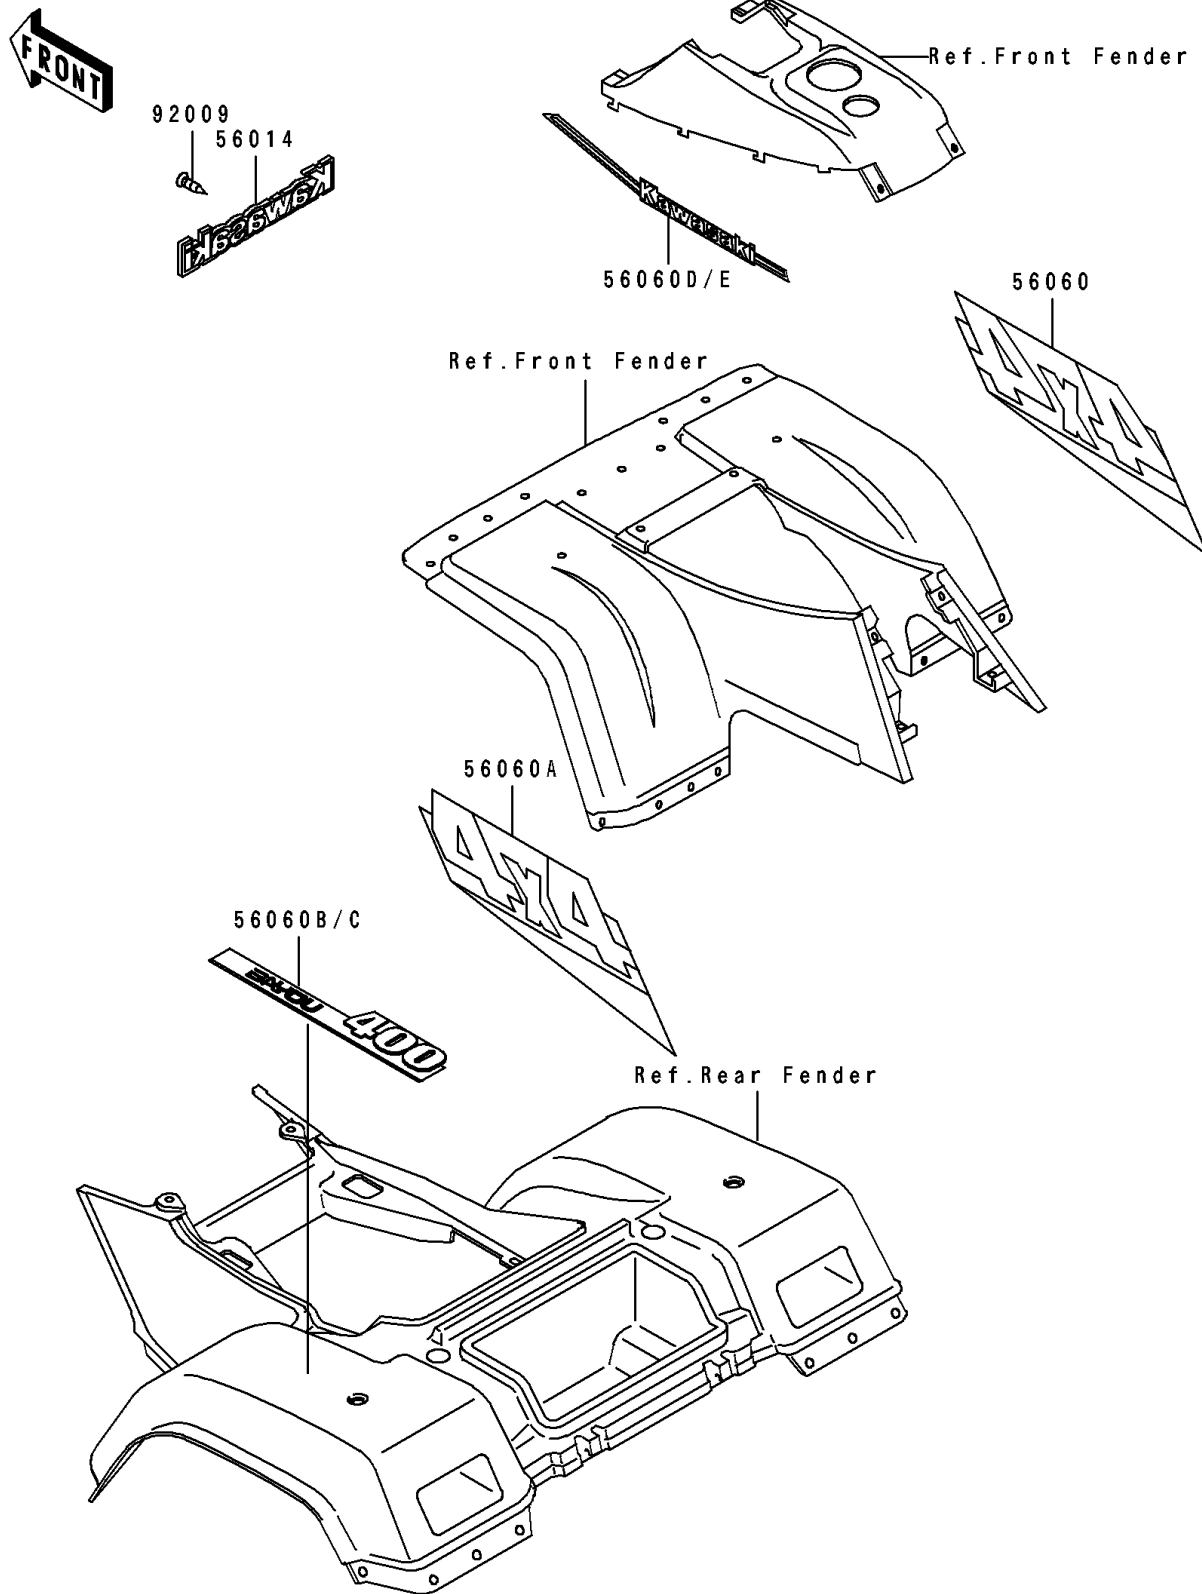

1993 Bayou® 400 4x4 PARTS DIAGRAM

Decals(Gray)(KLF400-B1)

F2861A

1993 Bayou® 400 4x4 PARTS LIST

Decals(Gray)(KLF400-B1)

ITEM NAME	PART NUMBER	QUANTITY
EMBLEM,KAWASAKI (Ref # 56014)	56014-1278	1
PATTERN,FR FENDER,RH (Ref # 56060)	56060-1162	1
PATTERN,FR FENDER,LH (Ref # 56060A)	56060-1163	1
PATTERN,RR FENDER,LH (Ref # 56060B)	56060-1164	1
PATTERN,RR FENDER,RH (Ref # 56060C)	56060-1165	1
PATTERN,FR FENDER COVER,RR,LH (Ref # 56060D)	56060-1166	1
PATTERN,FR FENDER COVER,RR,RH (Ref # 56060E)	56060-1167	1
SCREW,TAPPING,3X10 (Ref # 92009)	92009-1680	1